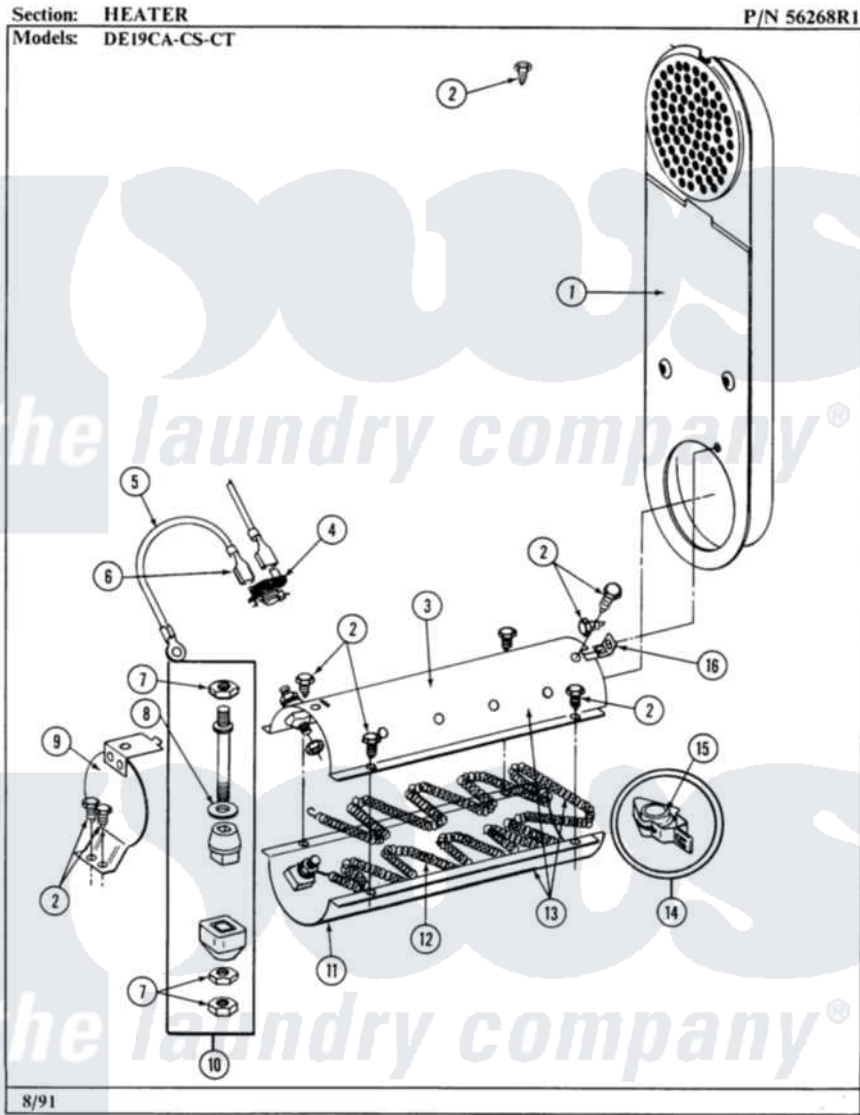

# Maytag DE19CA 06 - HEATER

28

Maytag Commercial Maytag DE19CA Dryer Parts Parts Diagram 06 - HEATER  
Click on the part number to view part

| Item | Original Part Number    | Replaced By               | Status        | Part Description                        |
|------|-------------------------|---------------------------|---------------|---|
| 001  | <a href="#">Y303362</a> |                           |               | Inlet Duct Assembly - DE                |
| 002  | <a href="#">211294</a>  | <a href="#">90767</a>     |               | Screw, 8A X 3/8 HeX Washer Head Tapping |
| 003  | Y313575                 |                           | Not Available | HEATER CHAMBER, TOP                     |
| 004  | <a href="#">303396</a>  |                           |               | Thermostat, Hi-Limit                    |
| "    | <a href="#">303896</a>  |                           |               | Hi-Limit Thermostat-Canada              |
| 005  | <a href="#">Y304693</a> |                           |               | Jumper Wire                             |
| 006  | <a href="#">210745</a>  |                           |               | Wire Terminal                           |
| 007  | <a href="#">311484</a>  | <a href="#">112432</a>    |               | Nut                                     |
| 008  | <a href="#">311093</a>  |                           |               | Washer, Terminal Connection             |
| 009  | 304124                  |                           | Not Available | HEATER SHIELD                           |
| 010  | <a href="#">Y304596</a> |                           |               | Terminal Insulator Assembly             |
| 011  | <a href="#">Y313576</a> |                           |               | Heater Chamber, Bottom                  |
| 012  | Y304837                 | <a href="#">W10116793</a> |               | Element                                 |
| "    | <a href="#">Y313537</a> |                           |               | Heater Element 240 Volt                 |
| 013  | <a href="#">Y303778</a> |                           |               | Heater Assembly Complete                |
|      |                         |                           |               | HEATER ASSY COMPLETE                    |