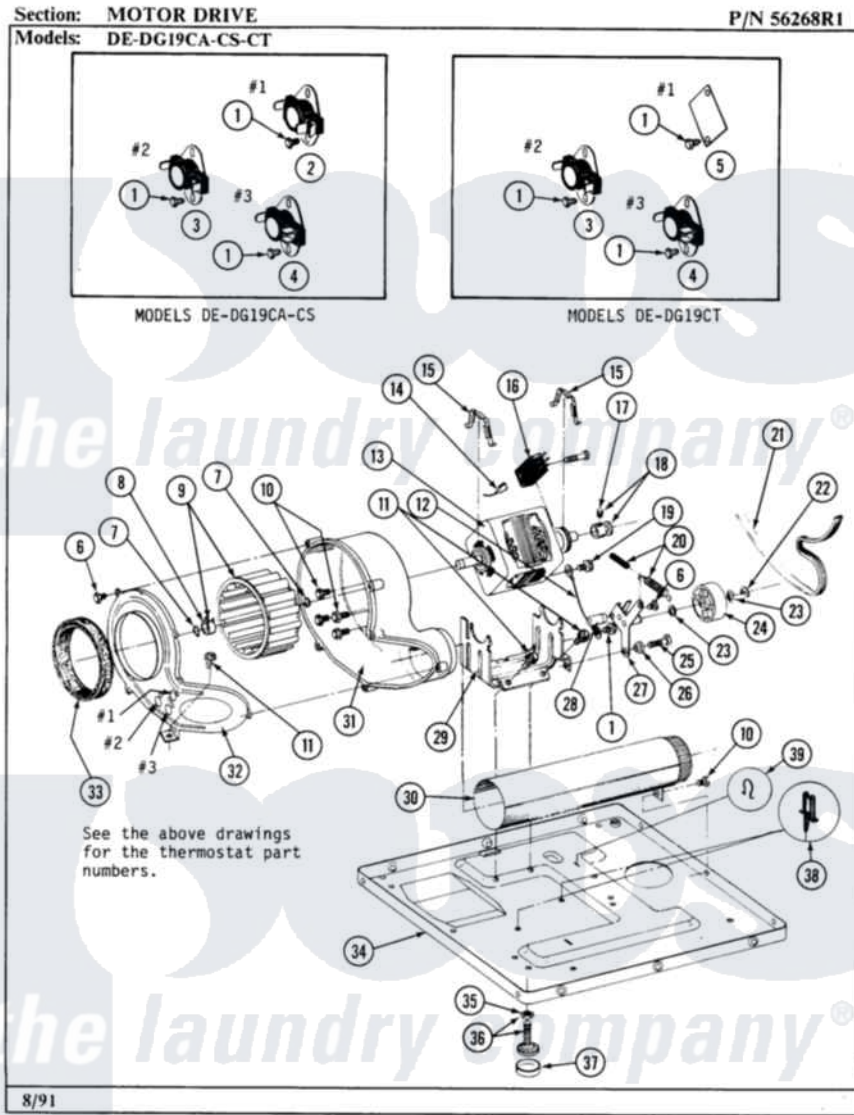

# Maytag DE19CA 07 - MOTOR DRIVE

32

Maytag [Commercial Maytag DE19CA Dryer Parts](#) Parts Diagram 07 - MOTOR DRIVE  
Click on the part number to view part

Item	Original Part Number	Replaced By	Status	Part Description
001	<a href="#">211294</a>	<a href="#">90767</a>		Screw, 8A X 3/8 HeX Washer Head Tapping
002	<a href="#">Y303225</a>			Thermostat, Permanent Press
003	<a href="#">303392</a>			Thermostat, Cycling
004	Y303391	<a href="#">33303391</a>		Thermostat, Cycling
005	<a href="#">Y312853</a>			Cover For Thermostat Openin
006	Y312961	<a href="#">W10116751</a>		Screw
007	410233	<a href="#">9703438</a>		Ring-Retrn
008	<a href="#">312967</a>			Clamp, Blower Housing
009	<a href="#">Y303836</a>			Blower Wheel Assembly And Clamp
010	Y310632	<a href="#">1163839</a>		Screw
011	<a href="#">Y313561</a>			Screw---NA
012	<a href="#">901220</a>			Ground Wire
013	<a href="#">Y303358</a>	<a href="#">W10410999</a>		Motor-Drive
014	NLA		Not Available	WIRE
015	<a href="#">Y015825</a>			Clip, Motor To Motor Support