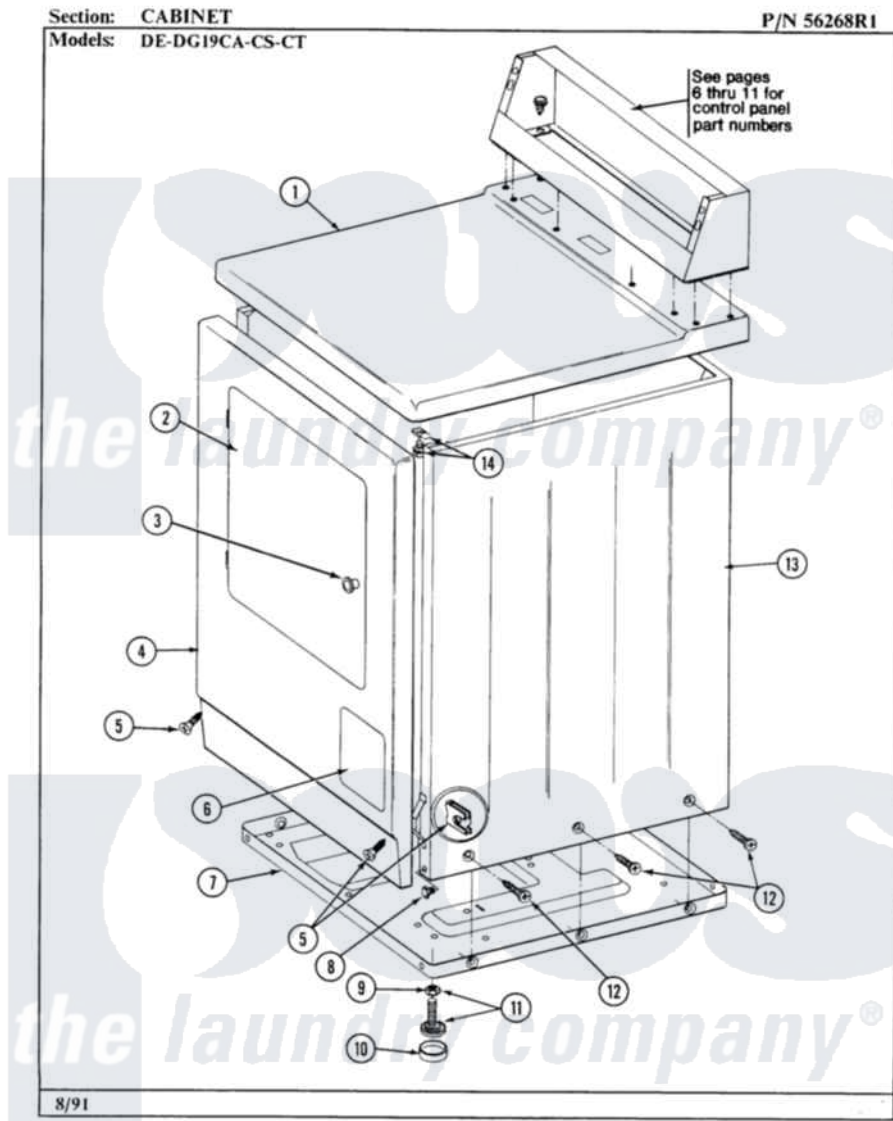

# Maytag DE19CS 01 - CABINET-FRONT

Maytag [Commercial Maytag DE19CS Dryer Parts](#) Parts Diagram 01 - CABINET-FRONT  
Click on the part number to view part

Item	Original Part Number	Replaced By	Status	Part Description
001	NLA		Not Available	TOP COVER-ALMOND
"	Y305191		Not Available	TOP COVER-WHITE
002	<a href="#">Y313908</a>			DOOR PANEL-WHITE
"	NLA		Not Available	DOOR-ALMOND
"	Y304579	<a href="#">Y306668</a>		DOOR (WHT)
003	NLA		Not Available	KNOB AND SCREW
004	NLA		Not Available	FRONT PANEL-WHITE
005	<a href="#">204439</a>			Screw And Fstner Assembly
006	NLA		Not Available	PART NOT USED
007	Y303361		Not Available	BASE ASSY. (UPPER & LOWER)
008	Y310632	<a href="#">1163839</a>		Screw
009	<a href="#">Y052740</a>	<a href="#">62739</a>		Nut, Lock
010	<a href="#">Y314137</a>			Foot, Rubber
011	<a href="#">Y305086</a>			Adjustable Leg And Nut
012	<a href="#">213007</a>			Xfor Cabinet See Cabinet, Back