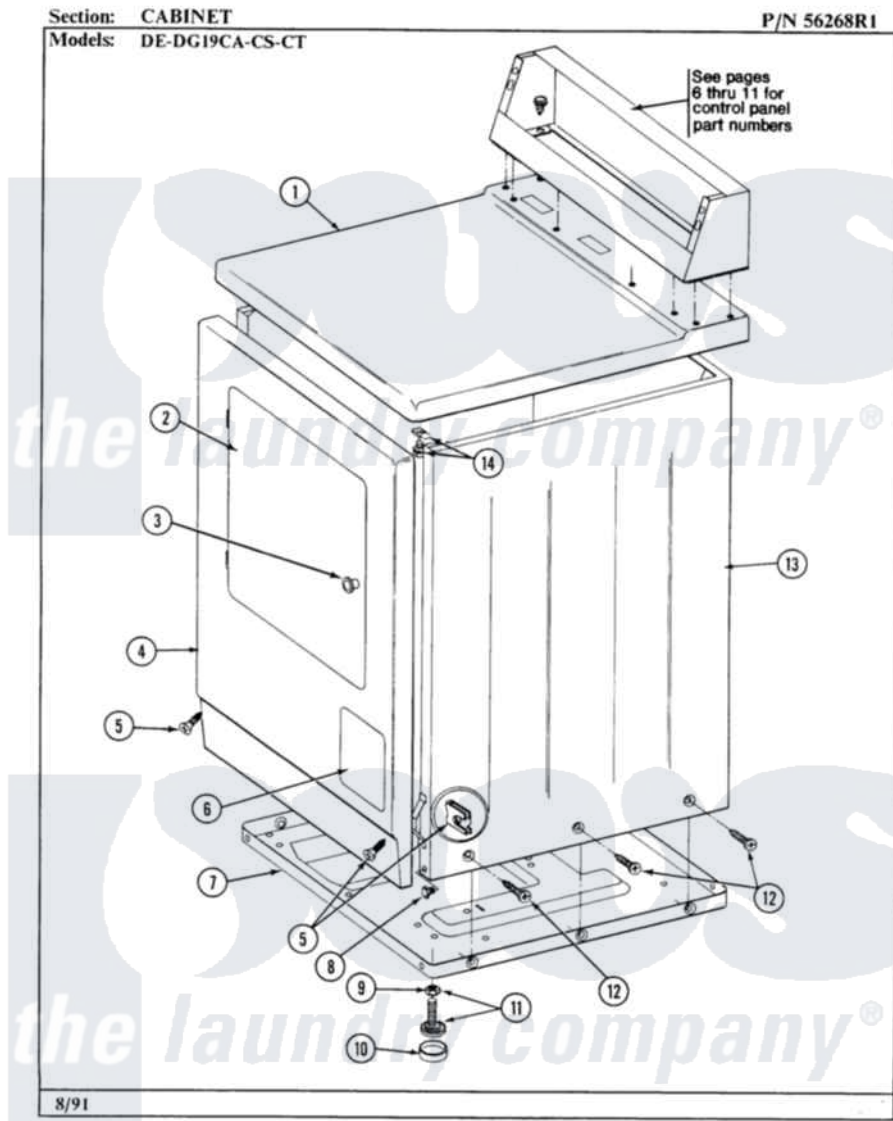

Maytag DE19CT 01 - CABINET-FRONT

Maytag [Commercial Maytag DE19CT Dryer Parts](#) Parts Diagram 01 - CABINET-FRONT
Click on the part number to view part

Item	Original Part Number	Replaced By	Status	Part Description
001	NLA		Not Available	TOP COVER-ALMOND
"	Y305191		Not Available	TOP COVER-WHITE
002	Y313908			DOOR PANEL-WHITE
"	NLA		Not Available	DOOR-ALMOND
"	Y304579	Y306668		DOOR (WHT)
003	NLA		Not Available	KNOB AND SCREW
004	NLA		Not Available	FRONT PANEL-WHITE
005	204439			Screw And Fstner Assembly
006	NLA		Not Available	PART NOT USED
007	Y303361		Not Available	BASE ASSY. (UPPER & LOWER)
008	Y310632	1163839		Screw
009	Y052740	62739		Nut, Lock
010	Y314137			Foot, Rubber
011	Y305086			Adjustable Leg And Nut
012	213007			Xfor Cabinet See Cabinet, Back