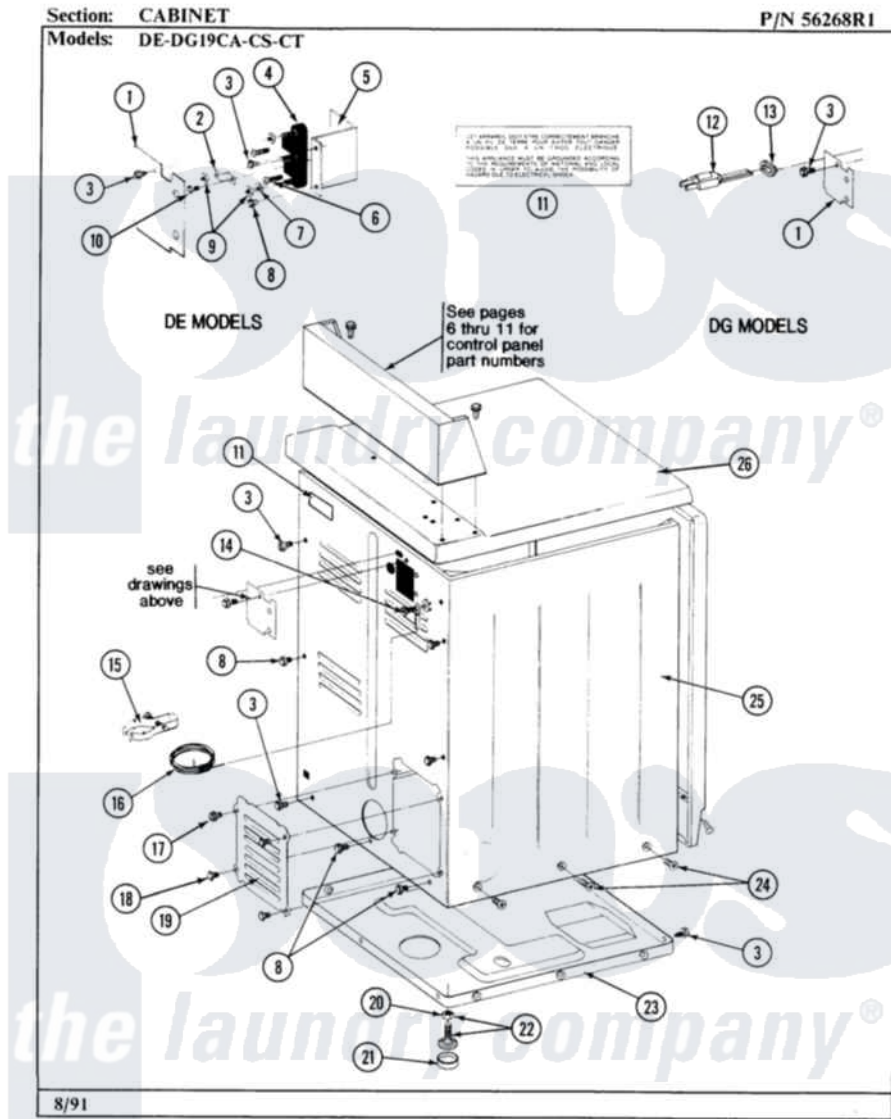

Maytag DE19CT 02 - CABINET-REAR

4

Maytag [Commercial Maytag DE19CT Dryer Parts](#) Parts Diagram 02 - CABINET-REAR
Click on the part number to view part

Item	Original Part Number	Replaced By	Status	Part Description
001	Y312905		Not Available	COVER, TERMINAL
002	Y312184			Strap, Grounding
003	Y313561			Screw---NA
004	400008			Block, Terminal
005	Y312904			Bracket, Terminal Block
006	Y312209	W10001200		Screw
007	Y311270			Washer, Terminal Block
008	Y310632	1163839		Screw
009	311484	112432		Nut
010	Y311423	489483		Screw 10-32 X 1/2
011	214519			LABEL, ELECTRICAL INSTR. PART NOT USED-GAS MODELS ONLY
012	302521		Not Available	CORD, POWER PART NOT USED-GAS MODELS ONLY
013	211881			Grommet, Cord Part Not Used- Gas Models Only
014	NLA		Not Available	SCREW & WASHER ASSY.

015	301548		Clamp, Ground Wire
016	311155		Ground Wire And Clamp
017	Y313559		Screw
018	211294	90767	Screw, 8A X 3/8 HeX Washer Head Tapping
019	Y312951	Not Available	ACCESS COVER, BACK
020	Y052740	62739	Nut, Lock
021	Y314137		Foot, Rubber
022	Y305086		Adjustable Leg And Nut
023	Y303361	Not Available	BASE ASSY. (UPPER & LOWER)
024	213007		Xfor Cabinet See Cabinet, Back
025	NLA	Not Available	CABINET-WHITE
026	NLA	Not Available	TOP COVER-ALMOND
"	Y305191	Not Available	TOP COVER-WHITE