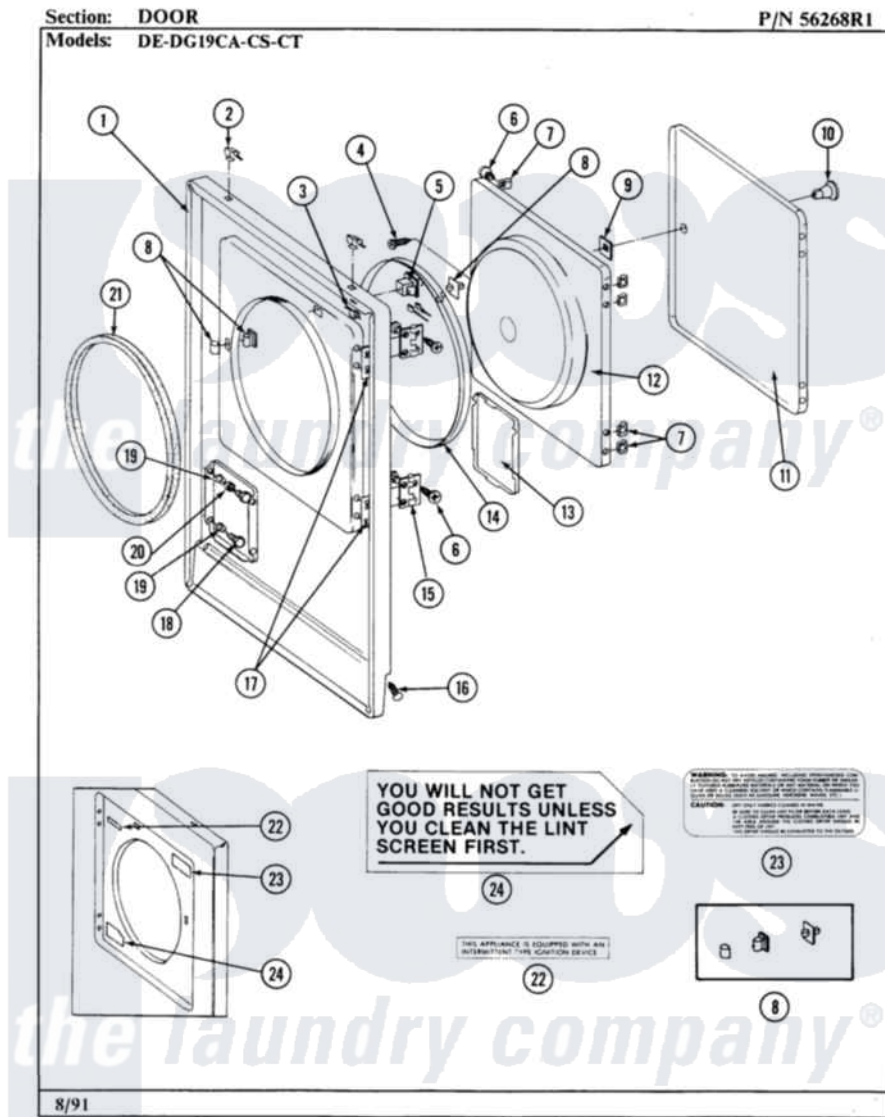

Maytag DE19CT 03 - DOOR

24

Maytag [Commercial Maytag DE19CT Dryer Parts](#) Parts Diagram 03 - DOOR
Click on the part number to view part

Item	Original Part Number	Replaced By	Status	Part Description
001	NLA		Not Available	FRONT PANEL-WHITE
002	212982	22001650		Fastener, Spring
003	Y310376			Clip, Door Switch Harness
004	NLA		Not Available	SCREW FOR DOOR KNOB----NA
005	Y304576	W10169313		Switch-Dor
"	Y305754	W10169313		Switch-Dor
006	Y314062			Screw, Door Hinge And Panel
007	Y313910			Clip, Door Liner To Outer Panel
008	306436			Door Latch Kit--W
009	Y313911			Door Strike Retainer
010	NLA		Not Available	KNOB AND SCREW
011	NLA		Not Available	DOOR-ALMOND
"	Y306668			DOOR (WHT)
012	NLA		Not Available	INNER DOOR WITH KNOB
013	NLA		Not Available	PART NOT USED

014	314077		Door Seal
015	Y304577	33001230	Hinge, Door
016	204439		Screw And Fstner Assembly
017	Y313907		Fastener, Twin
018	212949	22001866	Screw, Relay
019	NLA	Not Available	BUSHING FOR ACCESS STUD
020	312369		Sleeve, Access Panel Stud Part Not Used
021	314286		Seal For Front Panel
022	NLA	Not Available	GAS IGNITION LABEL
023	Y313927		INSTRUCTION LABEL
024	Y313340		LABEL, LINT SCREEN INSTRUCTION