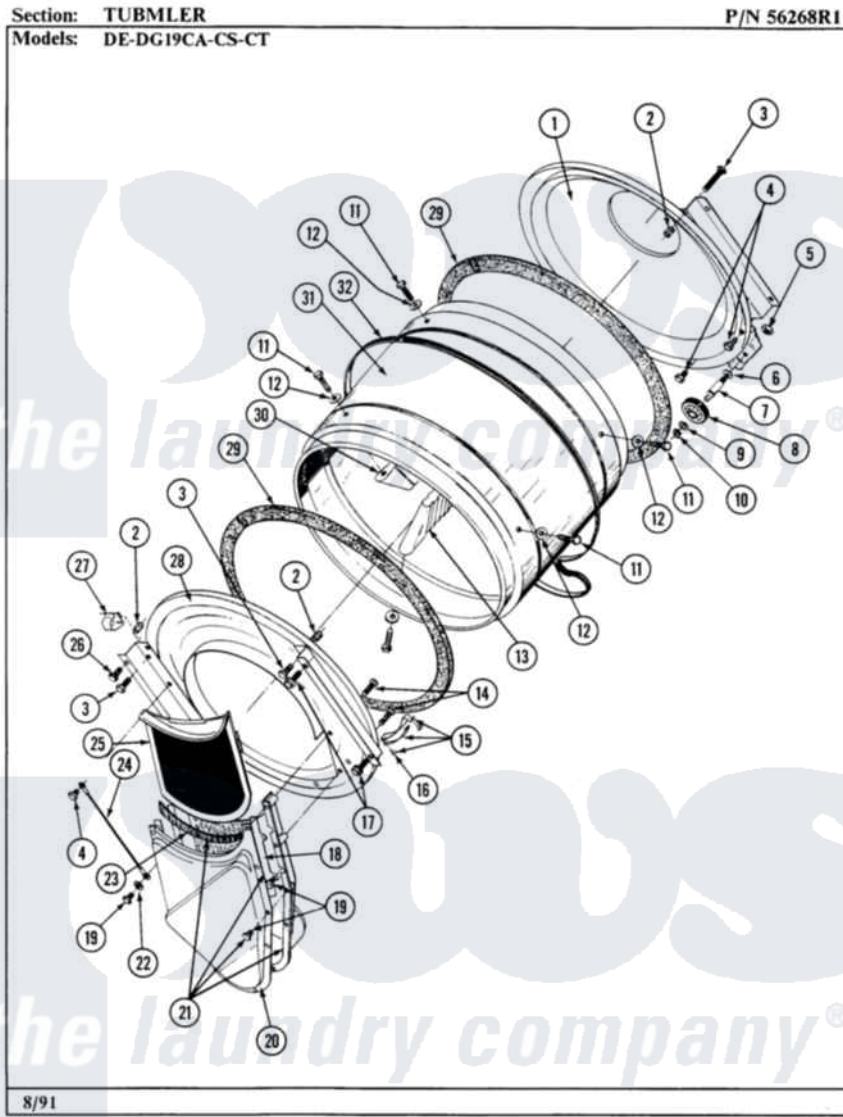

Maytag DE19CT 04 - TUMBLER

26

Maytag [Commercial Maytag DE19CT Dryer Parts](#) Parts Diagram 04 - TUMBLER
Click on the part number to view part

Item	Original Part Number	Replaced By	Status	Part Description
001	Y306660	33001106		Back, Tumbler
002	NLA		Not Available	COVER, THREAD
003	NLA		Not Available	SCREW
004	211294	90767		Screw, 8A X 3/8 HeX Washer Head Tapping
005	312538	33001443		Nut, Hex
006	Y313347	312535		Washer, Vault Mounting Brk.
007	Y312948	6-3129480		Shaft- Tumbler
008	Y303373	12001541		Drum Roller/Washer Assembly--W
009	312535			Washer, Vault Mounting Brk.
010	410233	9703438		Ring-Retrn
011	Y310759			Screw, Tumbler Baffles
012	314158			Washer, Baffle To Tumbler
013	314155	33001004		Baffle, Tall
"	314804	33001004		Baffle, Tall
014	Y314110	33002917		Screw, No.10-16

015	306508		Tumbler Bearing Kit ----W
016	210720		Rivet, Bearing To Tumbler Fmt
017	Y310632	1163839	Screw
018	Y313795		Guide For Lint Screen
019	Y312961	W10116751	Screw
020	Y312964	Not Available	OUTLET DUCT - OUTER HALF
021	306657	Not Available	OUTLET DUCT & GRID
022	310557		Washer
023	Y313796		Lint Seal
024	NLA	Not Available	TICKETS (1000) 2-14146
025	Y306665	33001003	Screen, Lint
026	Y313561		Screw----NA
027	Y310376		Clip, Door Switch Harness
028	NLA	Not Available	TUMBLER FRONT----NA
029	314820		Seal, Tumbler
"	Y055978		Rubber Adhesive, 2 Oz Tube
"	Y313541	33313541	Seal- Tumbler
030	314803	33001012	Baffle
"	NLA	Not Available	TUMBLER BAFFLE - SHORT
031	305187	Not Available	TUMBLER W/BAFFLES
"	306663	Not Available	TUMBLER W/BAFFLES
032	Y312959		Poly "V" Belt For Tumbler