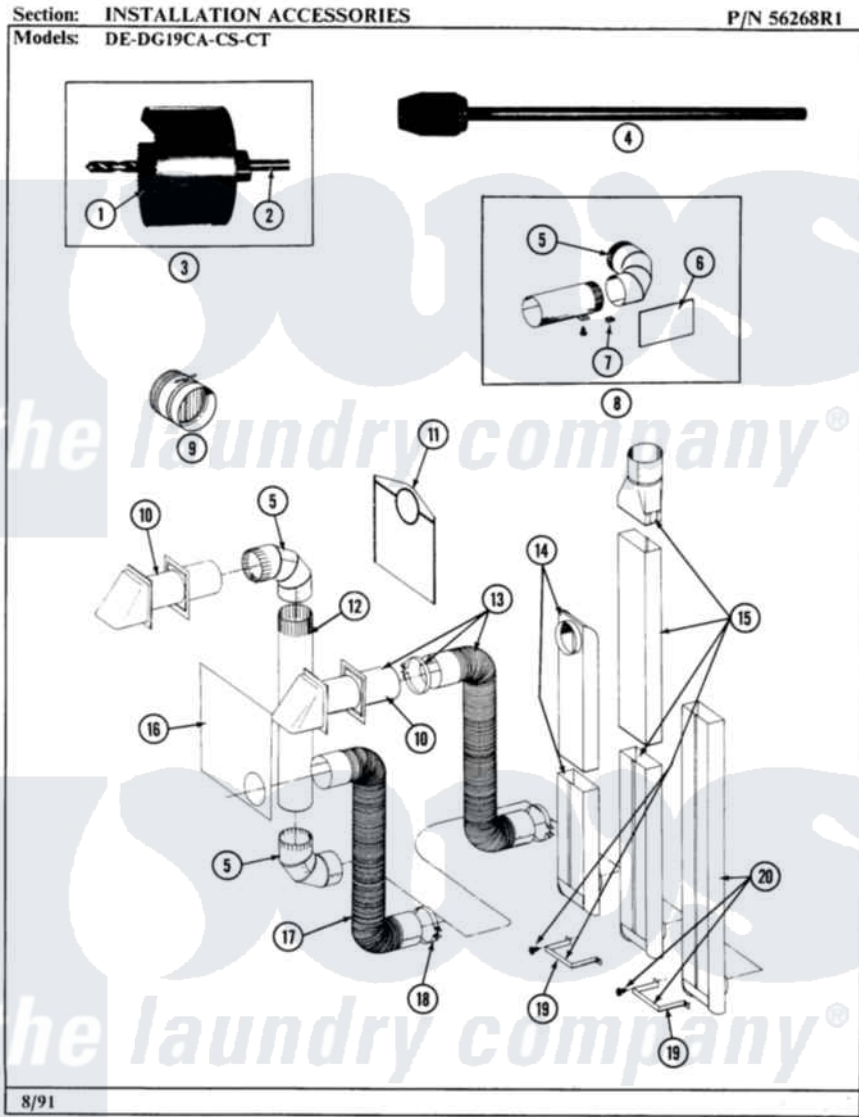

Maytag DE19CT 07 - INSTALLATION ACCESSORIES

Maytag Commercial Maytag DE19CT Dryer Parts Parts Diagram 07 - INSTALLATION ACCESSORIES
 Click on the part number to view part

Item	Original Part Number	Replaced By	Status	Part Description
001	NLA		Not Available	BLADE, SAW
002	NLA		Not Available	REPLACEMENT DRILL
003	NLA		Not Available	HOLE SAW W/DRILL BIT
004	NLA		Not Available	EXTENSION CHUCK, DRILL
005	Y059131			Elbow, Venting
006	312302			Insulation, Exhaust Duct Kit
007	213323			Fastener, Exhaust Duct Kit
008	211294	90767		Screw, 8A X 3/8 HeX Washer Head Tapping
"	Y304652			Exhaust Duct Kit
009	NLA		Not Available	DAMPER, BACK DRAFT
010	Y059129	4396007RW		Vent Hood
011	311353		Not Available	BAG, LINT (DACRON)
012	Y059130			Pipe, Venting
013	Y059143			Flexible Vent Kit
014	Y059135			Vent Duct Assembly
015	NLA		Not Available	RECTANGULAR VENT KIT

016	Y059134		PLATE, ALUM. WINDOW (15``X20``)
017	Y304353	4396010RP	6ft Scvent
018	Y304630		Clamp, Flexible Duct
019	211294	90767	Screw, 8A X 3/8 HeX Washer Head Tapping
"	NLA	Not Available	BRACKET, EXHAUST DEFLECTOR
020	NLA	Not Available	EXHAUST DEFLECTOR KIT