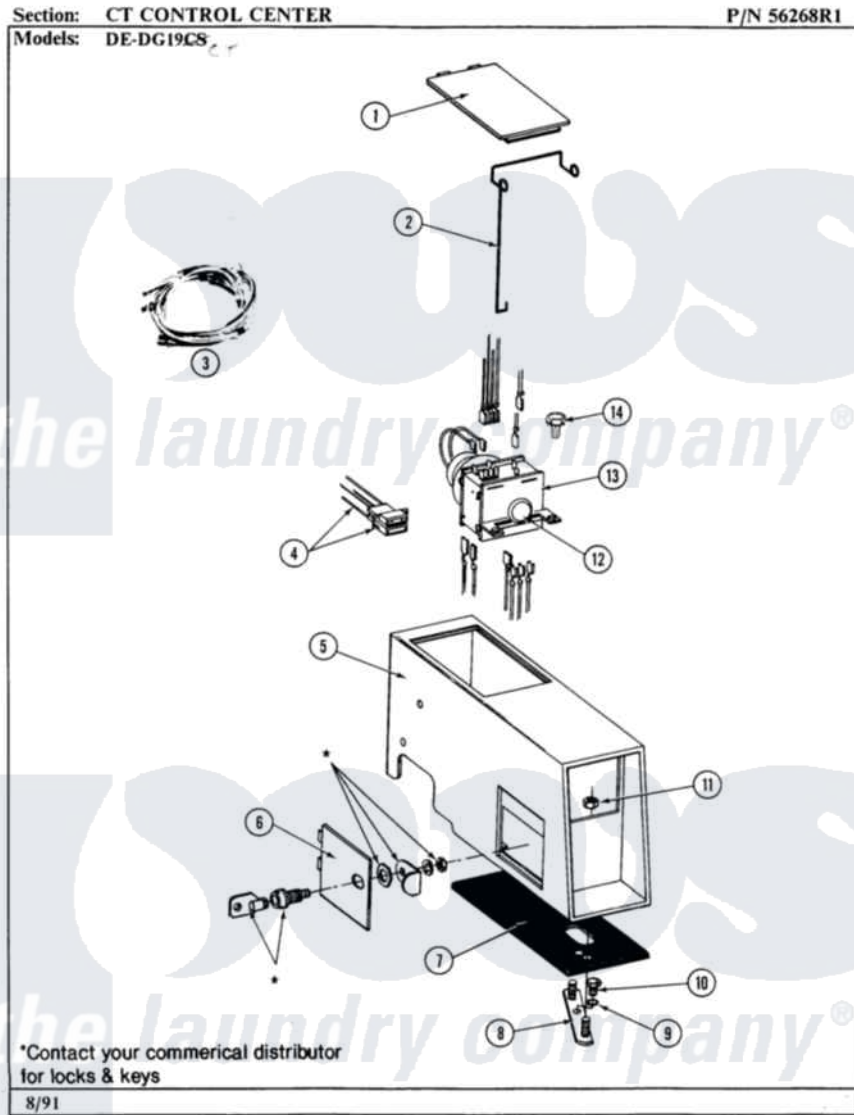

Maytag DE19CT 09 - CONTROL CENTER

18

Maytag [Commercial Maytag DE19CT Dryer Parts](#) Parts Diagram 09 - CONTROL CENTER
 Click on the part number to view part

Item	Original Part Number	Replaced By	Status	Part Description
001	NLA		Not Available	ACCESS DOOR (WHITE)
002	214878			Latch For Access Door
003	NLA		Not Available	MAIN WIRE HARNESS
004	NLA		Not Available	HARNESS FOR TICKET CONTROL
005	NLA		Not Available	OUTER CASE-HARVEST WHEAT
006	NLA		Not Available	ACCESS DOOR (WHITE)
007	214660			Gasket, Control Center
008	NLA		Not Available	MTG. STRAP---NA
009	910309			Washer, Mounting Strap
010	211294	90767		Screw, 8A X 3/8 Hex Washer Head Tapping
011	Y052740	62739		Nut, Lock
012	213089			Knob For Timer
013	NLA		Not Available	TIMER MOTOR
"	Y303801		Not Available	TIMER WITH KNOB AND PIN