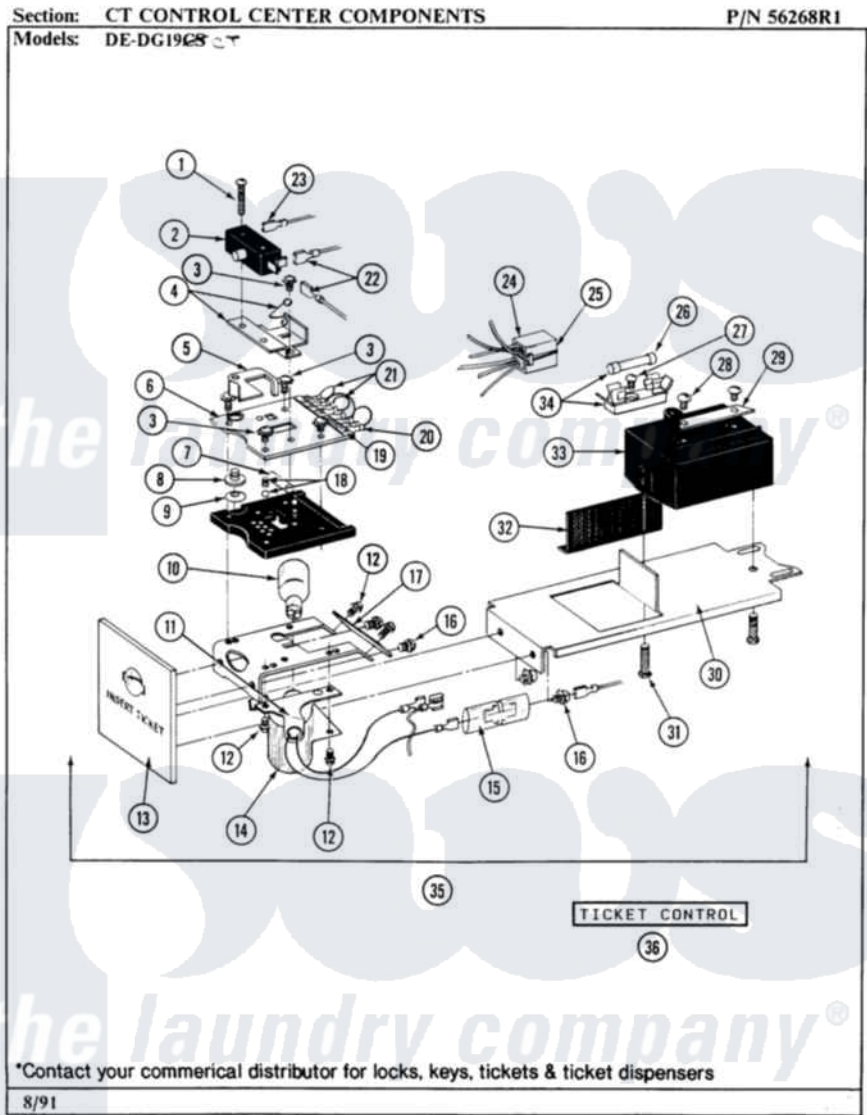

Maytag DE19CT 10 - CONTROL CENTER COMPONENTS

Maytag Commercial Maytag DE19CT Dryer Parts Parts Diagram 10 - CONTROL CENTER COMPONENTS
 Click on the part number to view part

Item	Original Part Number	Replaced By	Status	Part Description
001	NLA		Not Available	SCREW
002	204882		Not Available	SWITCH FOR TICKET CONTROL
003	NLA		Not Available	SEMS SCREW (No.4-40 X 1/2 INC)
004	204881			Cam Plate Assembly
005	214218			Lever, Switch
006	212452			Board, Circuit
007	214275			Roller For Cam
008	214220			Adjustment Thumb Wheel
009	NLA		Not Available	SPRING WASHER
010	202479	A3167501		Lamp Oven, Int.
011	NLA		Not Available	LAMP SOCKET WITH BRACKET
012	NLA		Not Available	SCREW, SHIELD TO CONTROL
013	NLA		Not Available	FRONT PLATE F/TICKET CONTRO

014	212533			SHIELD FOR HEAT LAMP
015	Y201110		Not Available	CONNECTOR, WIRE (INDIC. LIGHT)
016	212519	488234		Screw 8-32 X 1/4
017	NLA		Not Available	TICKET DEFLECTOR
018	203140			Contact Ball Kit
019	NLA		Not Available	OVERLAY FOR CIRCUIT BOARD
020	Y311550		Not Available	SPADE (MINIATURE)
021	NLA		Not Available	JUMPER WIRE (BLACK)
022	NLA		Not Available	SPADE CONNECTOR
023	211737	248562		Terminal
024	NLA		Not Available	HARNESS FOR TICKET CONTROL
025	213074			Pin Receptacle For Plug
"	NLA		Not Available	PIN FOR PLUG
026	202713	22001555		Fuse
027	NLA		Not Available	SCREW (No.6 X 1/4 INCH)
028	311613	Y311711		Screw, Fuse Block
029	311612		Not Available	COVER, CIRCUIT BOARD TERMINALS
030	NLA		Not Available	BRACKET FOR TICKET ASSEMBLY
031	211294	90767		Screw, 8A X 3/8 HeX Washer Head Tapping
032	NLA		Not Available	SHIELD
033	202477	22003292		Control As
034	NLA		Not Available	FUSE BLOCK WITH FUSE
035	NLA		Not Available	TICKET RECEIVER ASSEMBLY
036	202509			Ticket Control Assembly