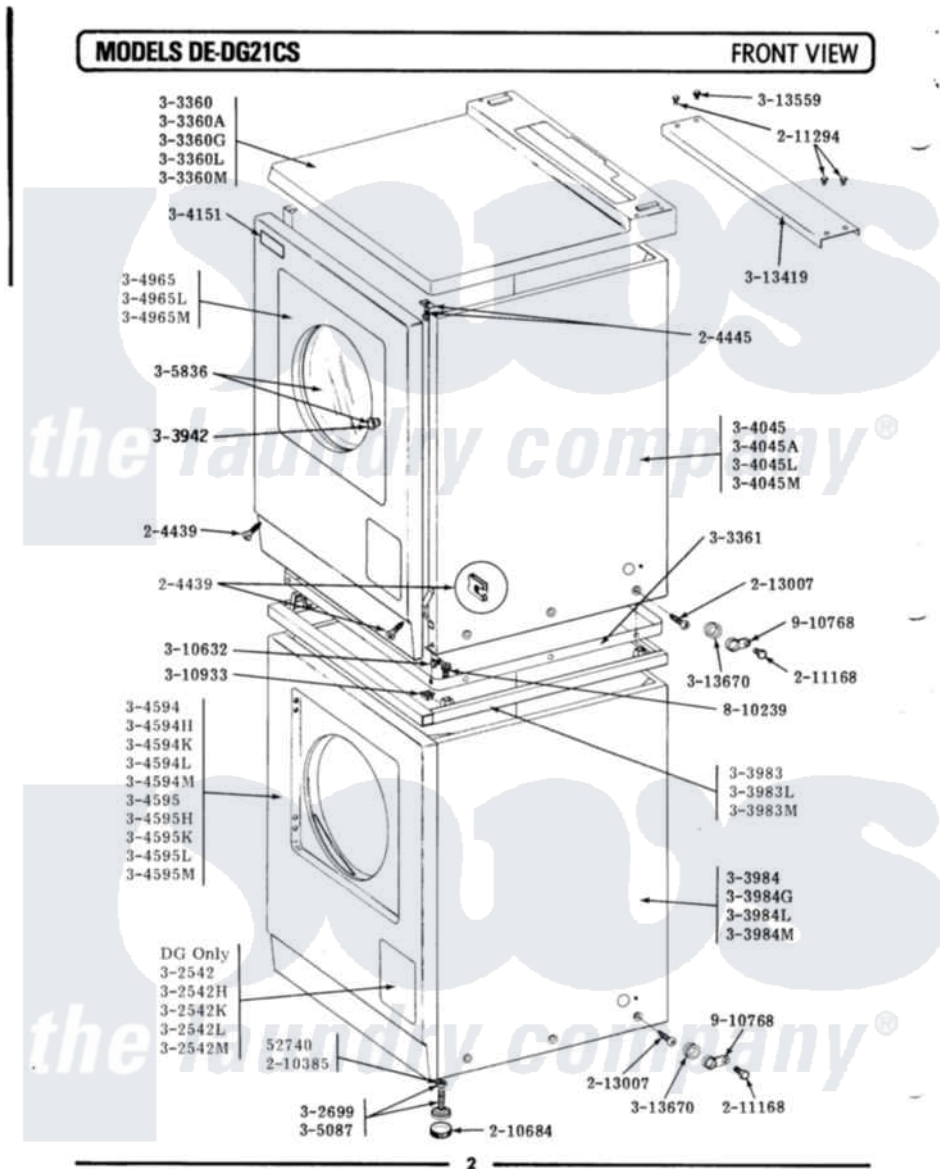

Maytag DE21CM 01 - FRONT VIEW

Maytag Commercial Maytag DE21CM Dryer Parts Parts Diagram 01 - FRONT VIEW
 Click on the part number to view part

Item	Original Part Number	Replaced By	Status	Part Description
001	Y052740	62739		Nut, Lock
002	204439			Screw And Fstner Assembly
003	204445			Screw And Fastener Assembly
004	210385			Lock Nut For Adjustable Leg
005	210684			Foot, Adjustable Leg
006	211168	W10139210		Screw, 8-18 X 5/16
007	211294	90767		Screw, 8A X 3/8 HeX Washer Head Tapping
008	213007			Xfor Cabinet See Cabinet, Back
009	Y302699	22003428		Leg, Adjustable
010	NLA		Not Available	TOP COVER-WHITE
011	Y303361		Not Available	BASE ASSY. (UPPER & LOWER)
012	NLA		Not Available	FRONT PANEL-WHITE
013	NLA		Not Available	SPACER ASSM-WHITE
014	NLA		Not Available	CABINET-WHITE

015	304045		Not Available	CABINET-WHITE
016	NLA		Not Available	NAME PLATE ON CONTROL PANEL
017	NLA		Not Available	FRONT PANEL-WHITE
018	Y305087	22003544		Adjustable Leg W/Foot And Nut
019	Y310632	1163839		Screw
020	310933	33002194		Nut, Speed
021	NLA		Not Available	COVER PLATE FOR TOP COVER
022	Y313559			Screw
023	33001303			Grommet, Plate Hole
024	NLA		Not Available	SCREW
025	910768	M0280301		Tie Electr