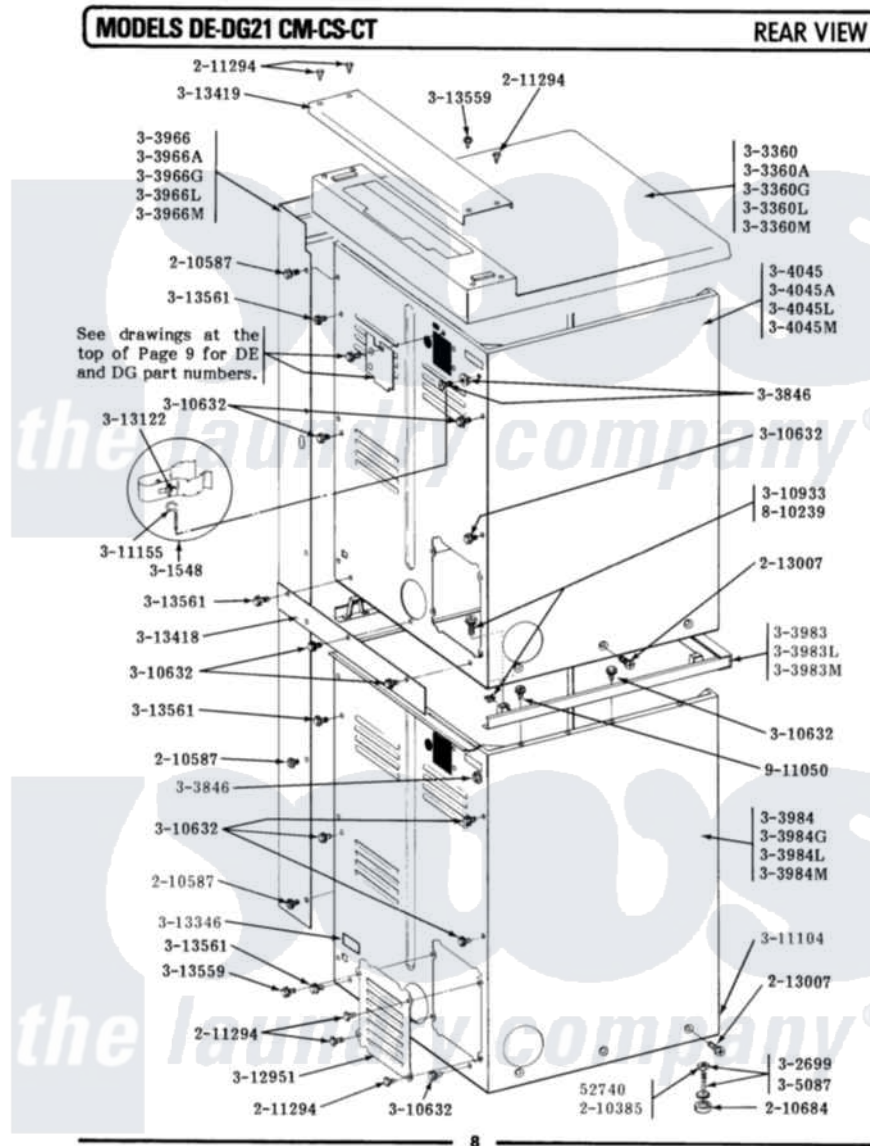

Maytag DE21CM 02 - REAR VIEW

Maytag Commercial Maytag DE21CM Dryer Parts Parts Diagram 02 - REAR VIEW

Click on the part number to view part

Item	Original Part Number	Replaced By	Status	Part Description
001	Y052740	62739		Nut, Lock
002	210385			Lock Nut For Adjustable Leg
003	210684			Foot, Adjustable Leg
004	NLA		Not Available	SCREW
005	211294	90767		Screw, 8A X 3/8 HeX Washer Head Tapping
006	213007			Xfor Cabinet See Cabinet, Back
007	301548			Clamp, Ground Wire
008	Y302699	22003428		Leg, Adjustable
009	NLA		Not Available	TOP COVER-WHITE
010	NLA		Not Available	SCREW & WASHER ASSY.
011	NLA		Not Available	CONTROL SHROUD-WHITE
012	NLA		Not Available	SPACER ASSM-WHITE
013	NLA		Not Available	CABINET-WHITE
014	304045		Not Available	CABINET-WHITE
015	210587	22003511		Adjustable Leg W/Foot And

015	130007	2200594		Nut
016	Y310632	1163839		Screw
017	310933	33002194		Nut, Speed
018	NLA		Not Available	HARNES CLIP
019	311155			Ground Wire And Clamp
020	Y311270			Washer, Terminal Block
021	Y311423	489483		Screw 10-32 X 1/2
022	311484	112432		Nut
023	Y312184			Strap, Grounding
024	Y312209	W10001200		Screw
025	Y312904			Bracket, Terminal Block
026	Y312905		Not Available	COVER, TERMINAL
027	Y312951		Not Available	ACCESS COVER, BACK
028	313122			Screw - Baffle To Tumbler
029	NLA		Not Available	FILLER STRIP
030	NLA		Not Available	FILLER STRIP
031	NLA		Not Available	COVER PLATE FOR TOP COVER
032	Y313559			Screw
033	Y313561			Screw---NA
034	400008			Block, Terminal
035	NLA		Not Available	SCREW
036	911050	4312464		Screw