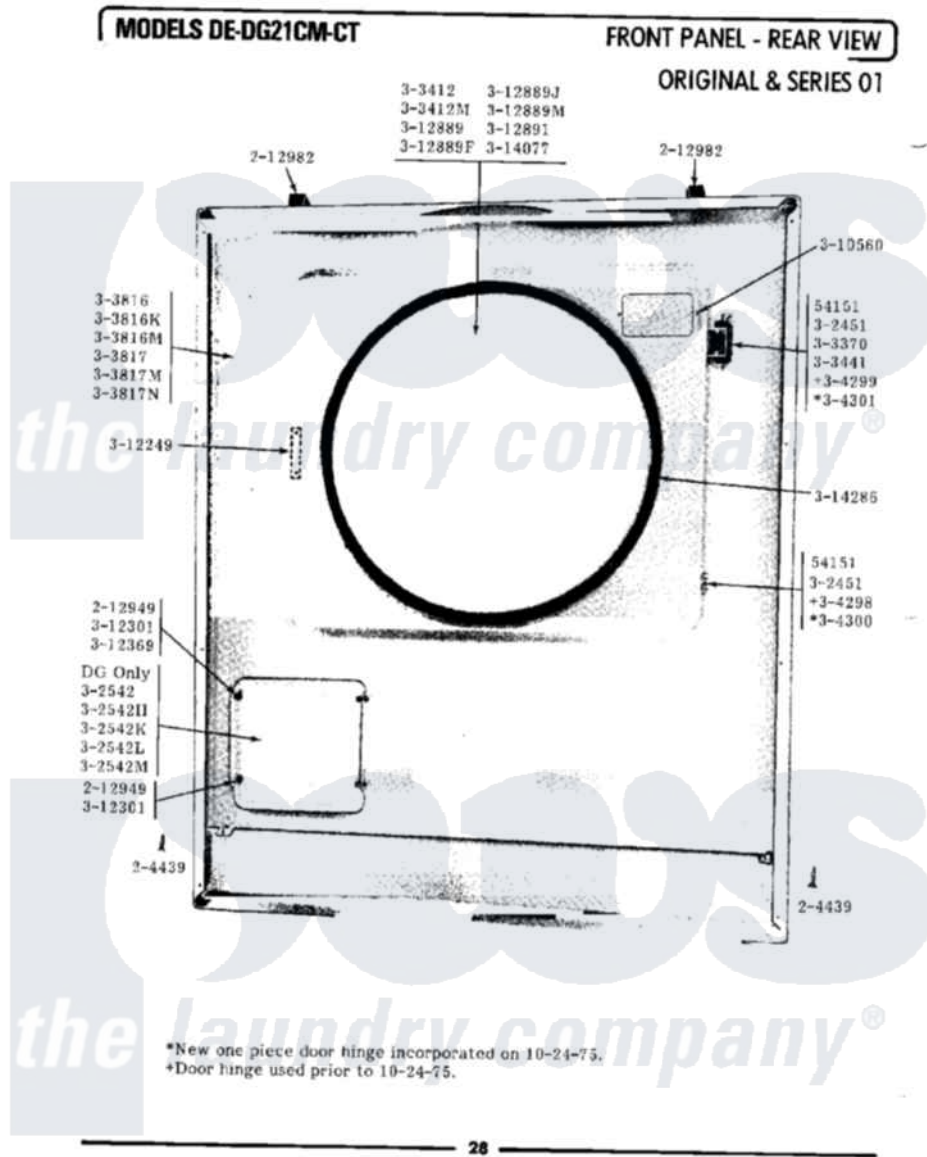

# Maytag DE21CM 06 - FRONT PANEL-REAR VIEW

Maytag Commercial Maytag DE21CM Dryer Parts Parts Diagram 06 - FRONT PANEL-REAR VIEW  
 Click on the part number to view part

Item	Original Part Number	Replaced By	Status	Part Description
001	NLA		Not Available	SCREW, No.4-40 X 1/4
002	<a href="#">204439</a>			Screw And Fstner Assembly
003	212949	<a href="#">22001866</a>		Screw, Relay
004	212982	<a href="#">22001650</a>		Fastener, Spring
005	NLA		Not Available	HINGE ASSEMBLY----N
006	Y303441		Not Available	DOOR SWITCH
007	NLA		Not Available	DOOR COMPLETE-WHITE
008	NLA		Not Available	FRONT PANEL-WHITE
009	<a href="#">Y304298</a>			Hinge - Lower
010	NLA		Not Available	HINGE - UPPER
011	NLA		Not Available	HINGE - LOWER
012	NLA		Not Available	HINGE - UPPER
013	310560	<a href="#">74004005</a>		Screw, 6-32 X 5/16"
014	NLA		Not Available	STRIKE PLATE
015	NLA		Not Available	BUSHING FOR ACCESS STUD
				Screw, Access Panel Stud

016	<a href="#">312369</a>		Sleeve, Access Panel Stud Part Not Used
017	NLA	Not Available	DOOR PANEL-WHITE
018	Y312891	Not Available	DOOR LINER - INNER HALF
019	<a href="#">Y313340</a>		LABEL, LINT SCREEN INSTRUCTION
020	<a href="#">Y313927</a>		INSTRUCTION LABEL
021	<a href="#">314077</a>		Door Seal
022	NLA	Not Available	GAS IGNITION LABEL
023	<a href="#">314286</a>		Seal For Front Panel