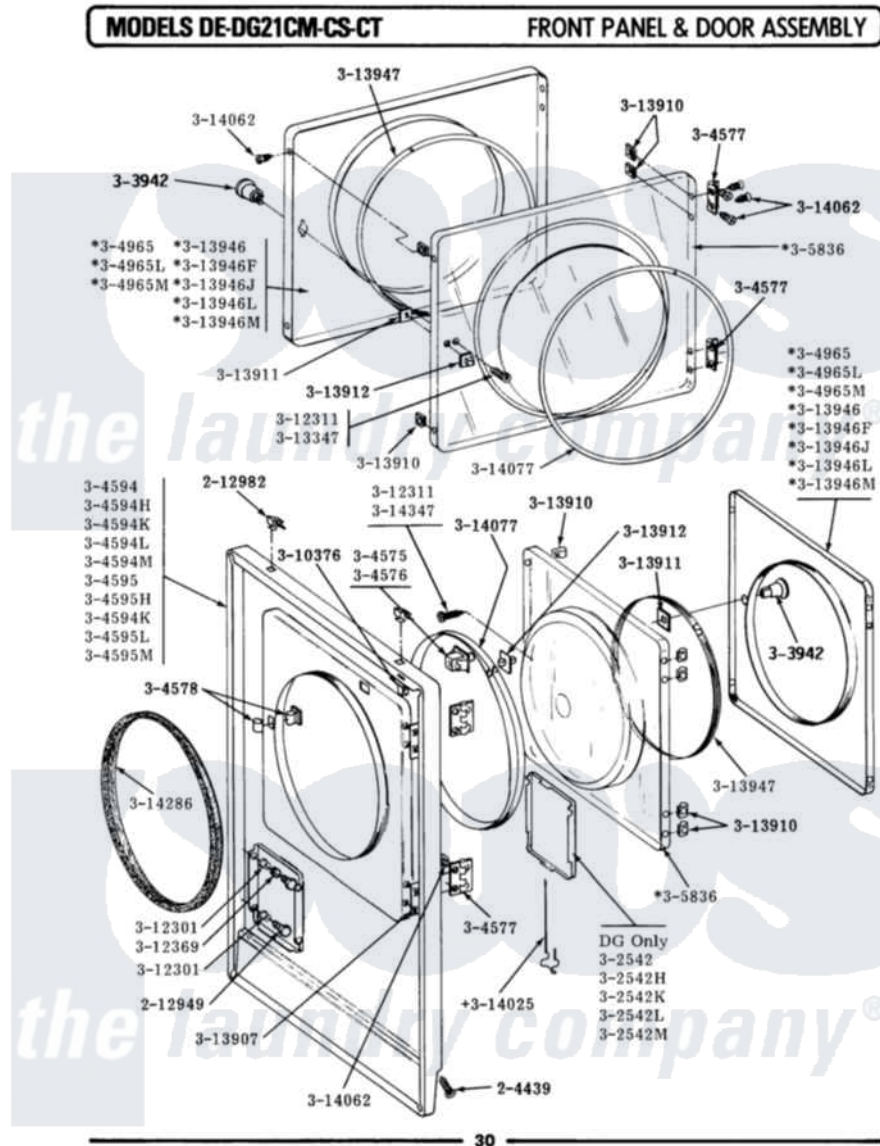

# Maytag DE21CM 07 - FRONT PANEL & DOOR ASSEMBLY

Maytag Commercial Maytag DE21CM Dryer Parts Parts Diagram 07 - FRONT PANEL & DOOR ASSEMBLY  
 Click on the part number to view part

Item	Original Part Number	Replaced By	Status	Part Description
001	<a href="#">204439</a>			Screw And Fstner Assembly
002	212949	<a href="#">22001866</a>		Screw, Relay
003	212982	<a href="#">22001650</a>		Fastener, Spring
004	<a href="#">Y304575</a>	<a href="#">W10169313</a>		Switch-Dor
005	Y304577	<a href="#">33001230</a>		Hinge, Door
006	Y304578	<a href="#">LA-1003</a>		Door Catch Kit
007	NLA		Not Available	FRONT PANEL-WHITE
008	<a href="#">304965</a>			Door Complete-White
009	NLA		Not Available	INNER DOOR WITH KNOB & SCRE
010	NLA		Not Available	KNOB AND SCREW
011	<a href="#">Y310376</a>			Clip, Door Switch Harness
012	NLA		Not Available	BUSHING FOR ACCESS STUD
013	NLA		Not Available	SCREW---NA
014	<a href="#">312369</a>			Sleeve, Access Panel Stud Part Not Used

015	<a href="#">Y313340</a>		LABEL, LINT SCREEN INSTRUCTION
016	<a href="#">Y313907</a>		Fastener, Twin
017	<a href="#">Y313910</a>		Clip, Door Liner To Outer Panel
018	<a href="#">Y313911</a>		Door Strike Retainer
019	Y313912	<a href="#">306436</a>	Door Latch Kit--W
020	<a href="#">Y313927</a>		INSTRUCTION LABEL
021	Y313946	Not Available	DOOR PANEL-WHITE
022	<a href="#">Y313947</a>		Gasket For Window
023	<a href="#">Y314025</a>		Latch For Access Door
024	<a href="#">Y314062</a>		Screw, Door Hinge And Panel
025	<a href="#">314077</a>		Door Seal
026	NLA	Not Available	GAS IGNITION LABEL
027	<a href="#">314286</a>		Seal For Front Panel
028	NLA	Not Available	SCREW FOR DOOR KNOB---- NA