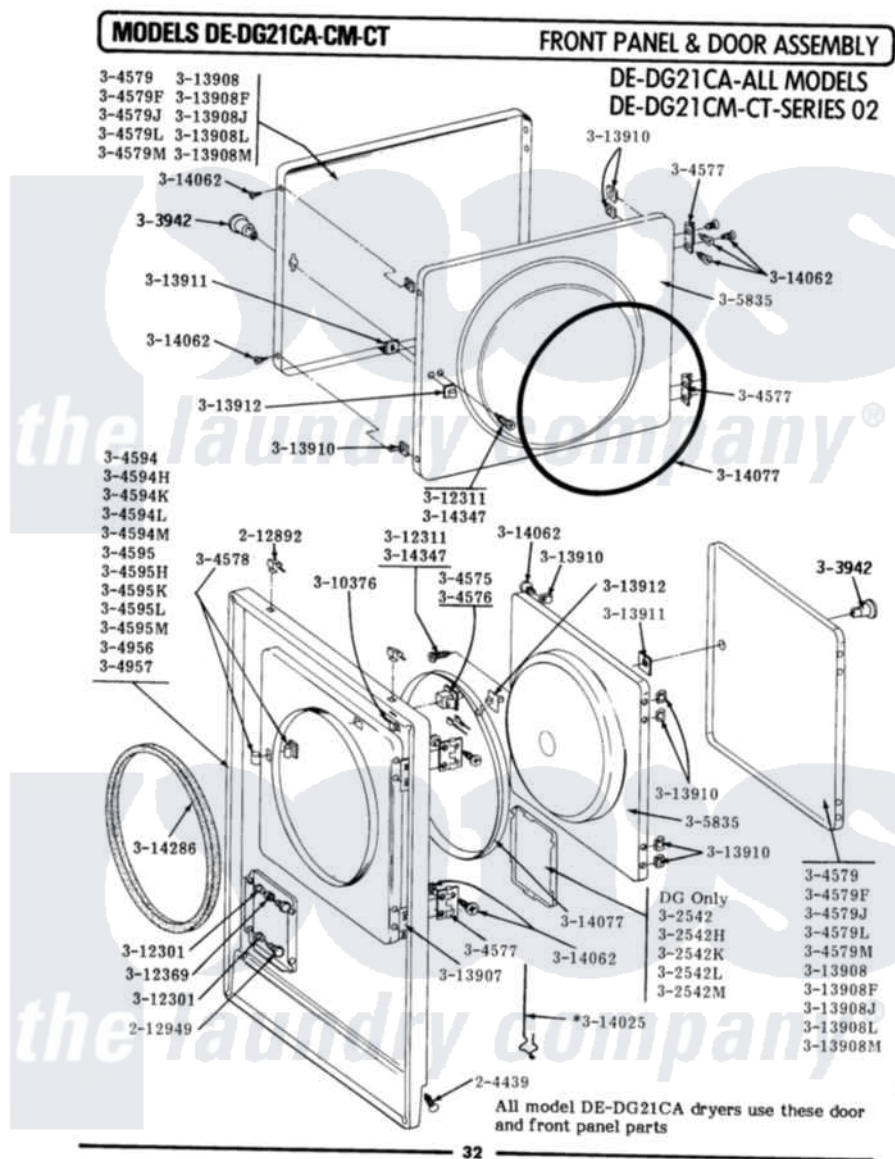

Maytag DE21CM 08 - FRONT PANEL & DOOR ASSY (SERIES 02)

Maytag Commercial Maytag DE21CM Dryer Parts Parts Diagram 08 - FRONT PANEL & DOOR ASSY (SERIES 02)
 Click on the part number to view part

Item	Original Part Number	Replaced By	Status	Part Description
001	204439			Screw And Fstner Assembly
002	212949	22001866		Screw, Relay
003	212982	22001650		Fastener, Spring
004	Y304575	W10169313		Switch-Dor
005	Y304577	33001230		Hinge, Door
006	Y304578	LA-1003		Door Catch Kit
007	Y304579	Y306668		DOOR (WHT)
008	NLA		Not Available	FRONT PANEL-WHITE
009	NLA		Not Available	INNER DOOR WITH KNOB & SCRE
010	NLA		Not Available	KNOB AND SCREW
011	Y310376			Clip, Door Switch Harness
012	NLA		Not Available	BUSHING FOR ACCESS STUD
013	NLA		Not Available	SCREW---NA
014	312369			Sleeve, Access Panel Stud Part Not Used

015	Y313340		LABEL, LINT SCREEN INSTRUCTION
016	Y313907		Fastener, Twin
017	Y313908		DOOR PANEL-WHITE
018	Y313910		Clip, Door Liner To Outer Panel
019	Y313911		Door Strike Retainer
020	Y313912	306436	Door Latch Kit--W
021	Y313927		INSTRUCTION LABEL
022	Y314025		Latch For Access Door
023	Y314062		Screw, Door Hinge And Panel
024	314077		Door Seal
025	NLA	Not Available	GAS IGNITION LABEL
026	314286		Seal For Front Panel
027	NLA	Not Available	SCREW FOR DOOR KNOB--- NA