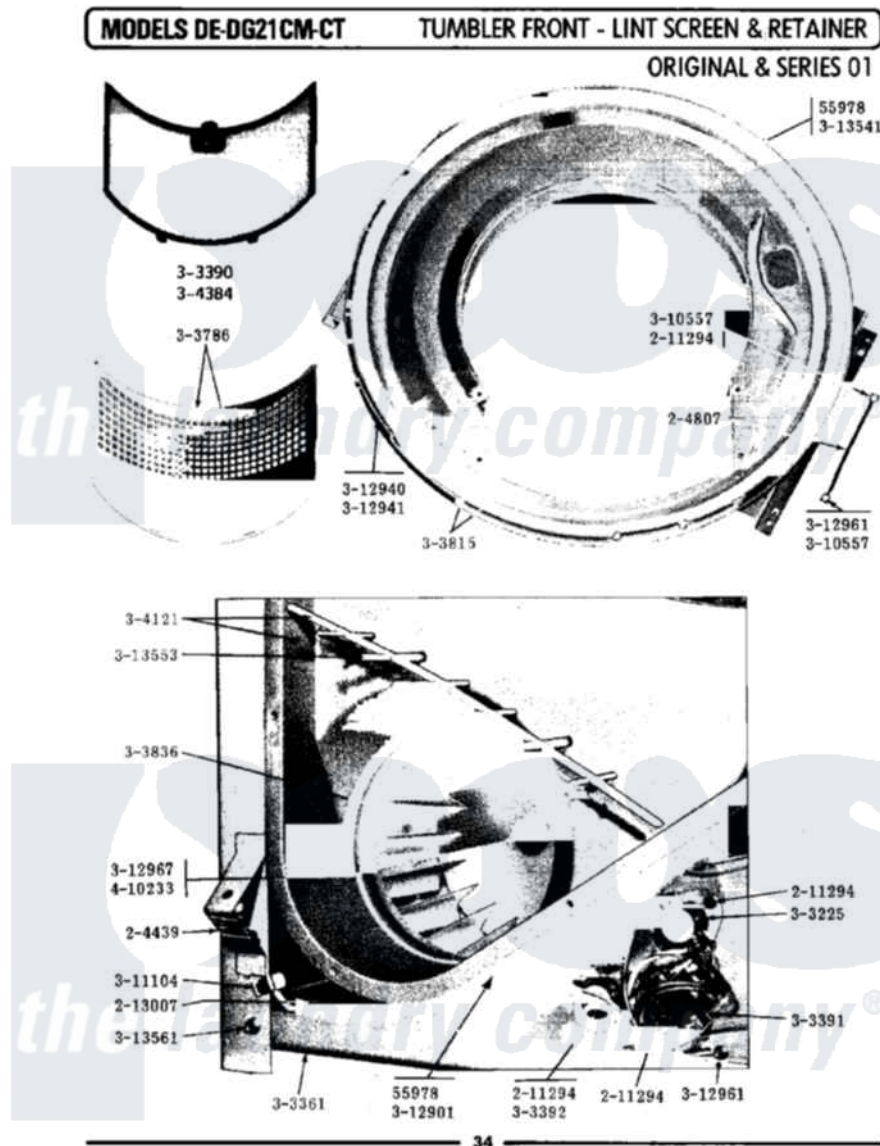

# Maytag DE21CM 09 - TUMBLER FRONT, LINT SCREEN & RETAINER

Maytag Commercial Maytag DE21CM Dryer Parts Parts Diagram 09 - TUMBLER FRONT, LINT SCREEN & RETAINER  
 Click on the part number to view part

Item	Original Part Number	Replaced By	Status	Part Description
001	<a href="#">Y055978</a>			Rubber Adhesive, 2 Oz Tube
002	<a href="#">204439</a>			Screw And Fstner Assembly
003	<a href="#">204807</a>			Ground Wire, Supp. Plte To Top Cover
004	<a href="#">211294</a>	<a href="#">90767</a>		Screw, 8A X 3/8 HeX Washer Head Tapping
005	<a href="#">213007</a>			Xfor Cabinet See Cabinet, Back
006	<a href="#">Y303225</a>			Thermostat, Permanent Press
007	Y303361		Not Available	BASE ASSY. (UPPER & LOWER)
008	Y303390		Not Available	LINT SCREEN
009	Y303391	<a href="#">33303391</a>		Thermostat, Cycling
010	<a href="#">303392</a>			Thermostat, Cycling
011	Y303786		Not Available	LINT SCREEN WITH RETAINER
012	Y303815	<a href="#">33001231</a>		Front- Tumbler
013	<a href="#">Y303836</a>			Blower Wheel Assembly And Clamp

014	NLA		Not Available	OUTLET GRID AND DUCT
015	Y304384	<a href="#">33001003</a>		Screen, Lint
016	Y304810		Not Available	OUTLET DUCT ASSEMBLY---S
017	<a href="#">310557</a>			Washer
018	NLA		Not Available	HARNESSE CLIP
019	<a href="#">Y312901</a>			Seal, Housing Cover
020	<a href="#">312940</a>	<a href="#">306508</a>		Tumbler Bearing Kit ---W
021	312941	<a href="#">306508</a>		Tumbler Bearing Kit ---W
022	Y312961	<a href="#">W10116751</a>		Screw
023	<a href="#">312967</a>			Clamp, Blower Housing
024	Y313541	<a href="#">33313541</a>		Seal- Tumbler
025	NLA		Not Available	GRID FOR OUTLET DUCT
026	<a href="#">Y313561</a>			Screw---NA
027	Y313794		Not Available	OUTLET GRID AND DUCT ---S
028	<a href="#">Y313795</a>			Guide For Lint Screen
029	<a href="#">Y313796</a>			Lint Seal
030	410233	<a href="#">9703438</a>		Ring-Retrn