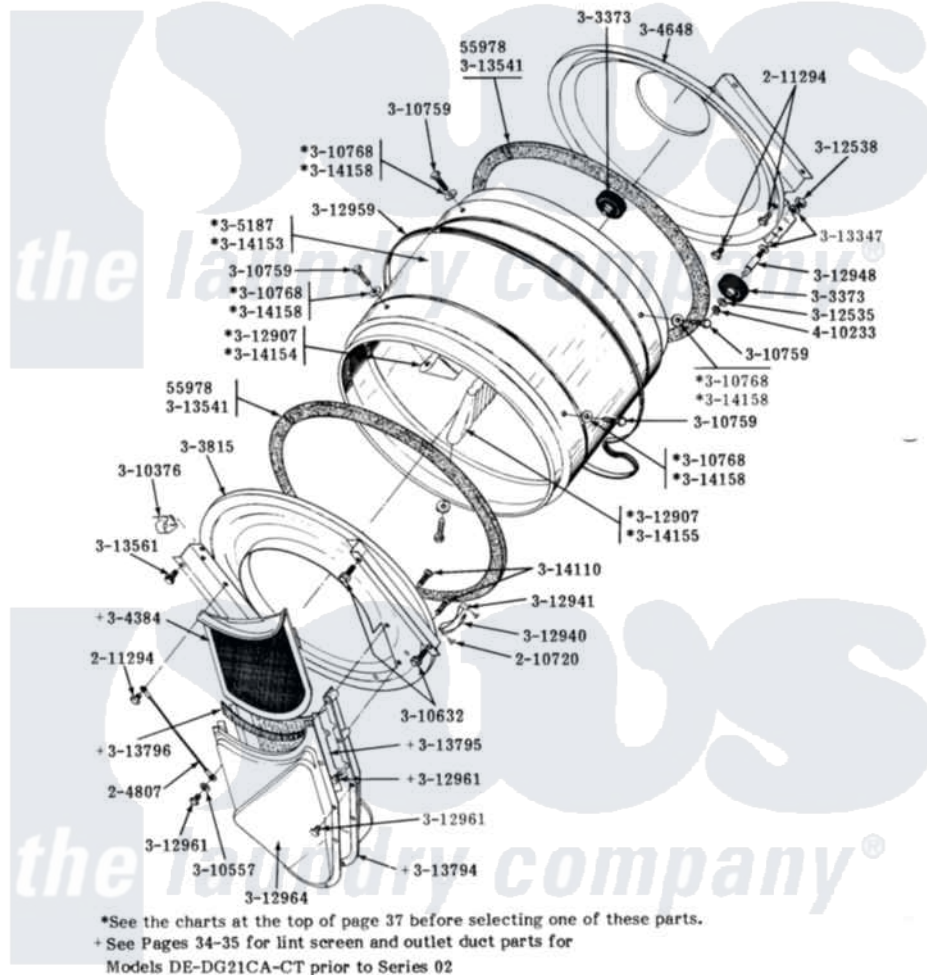

Maytag DE21CM 10 - LINT SCREEN, TUMBLER (FRONT & BACK)

MODELS DE-DG21CA-CM-CS-CT

LINT SCREEN, TUMBLER, TUMBLER FRONT & TUMBLER BACK

Maytag Commercial Maytag DE21CM Dryer Parts Parts Diagram 10 - LINT SCREEN, TUMBLER (FRONT & BACK)

Click on the part number to view part

Item	Original Part Number	Replaced By	Status	Part Description
001	Y053241			Set Screw, Motor Pulley
002	Y055978			Rubber Adhesive, 2 Oz Tube
003	204807			Ground Wire, Supp. Plte To Top Cover
004	210720			Rivet, Bearing To Tumbler Frmt
005	211294	90767		Screw, 8A X 3/8 HeX Washer Head Tapping
006	Y303373	12001541		Drum Roller/Washer Assembly--W
007	Y303815	33001231		Front- Tumbler
008	Y304244			Motor Pulley With Set Screw
009	Y304384	33001003		Screen, Lint
010	Y304648	33001106		Back, Tumbler
011	Y305185	6-3051850		Pulley- MO
012	305187		Not Available	TUMBLER W/BAFFLES
013	Y310376			Clip, Door Switch Harness
014	310557			Washer

015	Y310632	1163839		Screw
016	Y310759			Screw, Tumbler Baffles
017	NLA		Not Available	WASHER
018	312535			Washer, Vault Mounting Brk.
019	312538	33001443		Nut, Hex
020	Y312907			Tumbler Baffle
021	312940	306508		Tumbler Bearing Kit ----W
022	312941	306508		Tumbler Bearing Kit ----W
023	Y312948	6-3129480		Shaft- Tumbler
024	Y312959			Poly "V" Belt For Tumbler
025	Y312961	W10116751		Screw
026	Y312964		Not Available	OUTLET DUCT - OUTER HALF
027	Y313347	312535		Washer, Vault Mounting Brk.
028	Y313541	33313541		Seal- Tumbler
029	Y313561			Screw----NA
030	Y313794		Not Available	OUTLET GRID AND DUCT --- S
031	Y313795			Guide For Lint Screen
032	Y313796			Lint Seal
033	Y314110	33002917		Screw, No.10-16
034	Y314153		Not Available	TUMBLER No.
035	NLA		Not Available	TUMBLER BAFFLE - SHORT
036	314155	33001004		Baffle, Tall
037	314158			Washer, Baffle To Tumbler
038	410233	9703438		Ring-Retrn