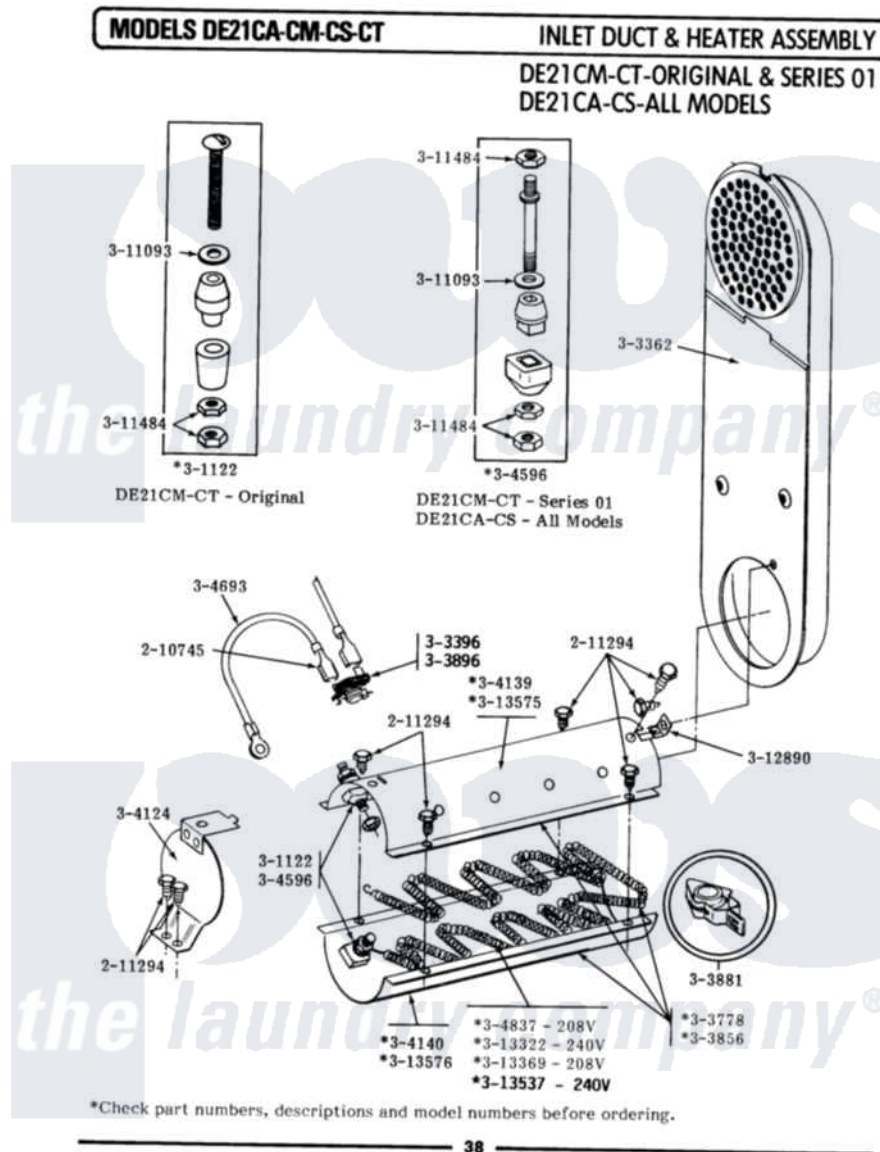

Maytag DE21CM 11 - INLET DUCT & HEATER ASSEMBLY

Maytag Commercial Maytag DE21CM Dryer Parts Parts Diagram 11 - INLET DUCT & HEATER ASSEMBLY
 Click on the part number to view part

Item	Original Part Number	Replaced By	Status	Part Description
001	210745			Wire Terminal
002	211294	90767		Screw, 8A X 3/8 HeX Washer Head Tapping
003	301122	Y304596		Terminal Insulator Assembly
004	Y303362			Inlet Duct Assembly - DE
005	303396			Thermostat, Hi-Limit
006	Y303778			Heater Assembly Complete
007	Y303856		Not Available	HEATER ASSY. COMPLETE (208V)
008	Y303881			Clip And Insulator Assembly
009	304124		Not Available	HEATER SHIELD
010	NLA		Not Available	HEATER CHAMBER - TOP
011	NLA		Not Available	HEATER CHAMBER - BOTTOM
012	Y304596			Terminal Insulator Assembly
013	Y304693			Jumper Wire
014	Y304837	W10116793		Element

015	311093		Washer, Terminal Connection
016	311484	112432	Nut
017	Y312890		Retainer, Heater Chamber
018	Y313322		Heater Element - DE Models
019	NLA	Not Available	HEATER ELEMENT 208 VOLT
020	Y313537		Heater Element 240 Volt
021	Y313575	Not Available	HEATER CHAMBER, TOP
022	Y313576		Heater Chamber, Bottom
023	303896		Hi-Limit Thermostat-Canada