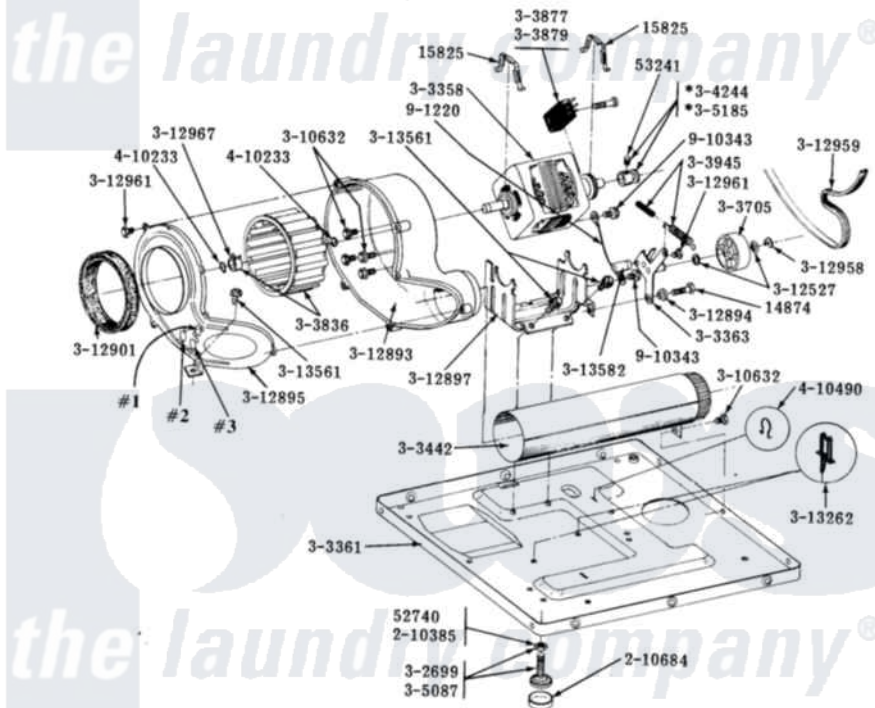

# Maytag DE21CM 12 - MOTOR, BLOWER, BASE FRAME & THERMOSTATS

\*Before selecting a motor pulley see the charts at the top of page 47.

Maytag Commercial Maytag DE21CM Dryer Parts Diagram 12 - MOTOR, BLOWER, BASE FRAME & THERMOSTATS  
 Click on the part number to view part

Item	Original Part Number	Replaced By	Status	Part Description
001	<a href="#">Y014874</a>			Screw, Idler Arm And Sleeve
002	<a href="#">Y015825</a>			Clip, Motor To Motor Support
003	<a href="#">Y052740</a>	<a href="#">62739</a>		Nut, Lock
004	<a href="#">Y053241</a>			Set Screw, Motor Pulley
005	<a href="#">210385</a>			Lock Nut For Adjustable Leg
006	<a href="#">210684</a>			Foot, Adjustable Leg
007	<a href="#">211294</a>	<a href="#">90767</a>		Screw, 8A X 3/8 HeX Washer Head Tapping
008	Y302699	<a href="#">22003428</a>		Leg, Adjustable
009	<a href="#">Y303225</a>			Thermostat, Permanent Press
010	<a href="#">Y303358</a>	<a href="#">W10410999</a>		Motor-Drve
011	Y303361		Not Available	BASE ASSY. (UPPER & LOWER)
012	Y303363	<a href="#">6-3033630</a>		Idler Arm
013	Y303391	<a href="#">33303391</a>		Thermostat, Cycling
014	<a href="#">303392</a>			Thermostat, Cycling