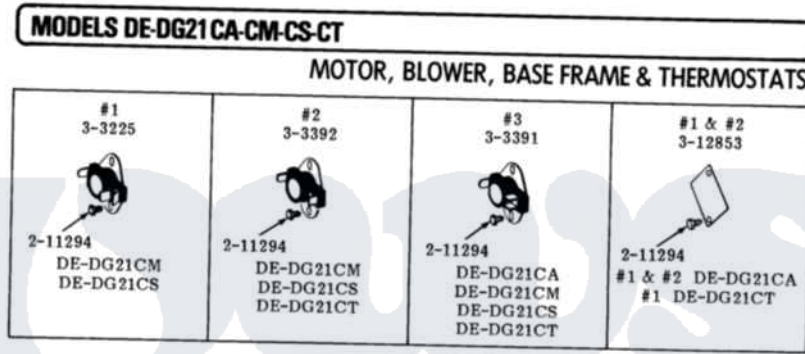

# Maytag DE21CM 12 - MOTOR, BLOWER, BASE FRAME & THERMOSTATS

\*Before selecting a motor pulley see the charts at the top of page 47.

Maytag Commercial Maytag DE21CM Dryer Parts Diagram 12 - MOTOR, BLOWER, BASE FRAME & THERMOSTATS  
 Click on the part number to view part

Item	Original Part Number	Replaced By	Status	Part Description
001	<a href="#">Y014874</a>			Screw, Idler Arm And Sleeve
002	<a href="#">Y015825</a>			Clip, Motor To Motor Support
003	<a href="#">Y052740</a>	<a href="#">62739</a>		Nut, Lock
004	<a href="#">Y053241</a>			Set Screw, Motor Pulley
005	<a href="#">210385</a>			Lock Nut For Adjustable Leg
006	<a href="#">210684</a>			Foot, Adjustable Leg
007	<a href="#">211294</a>	<a href="#">90767</a>		Screw, 8A X 3/8 HeX Washer Head Tapping
008	Y302699	<a href="#">22003428</a>		Leg, Adjustable
009	<a href="#">Y303225</a>			Thermostat, Permanent Press
010	<a href="#">Y303358</a>	<a href="#">W10410999</a>		Motor-Drve
011	Y303361		Not Available	BASE ASSY. (UPPER & LOWER)
012	Y303363	<a href="#">6-3033630</a>		Idler Arm
013	Y303391	<a href="#">33303391</a>		Thermostat, Cycling
014	<a href="#">303392</a>			Thermostat, Cycling