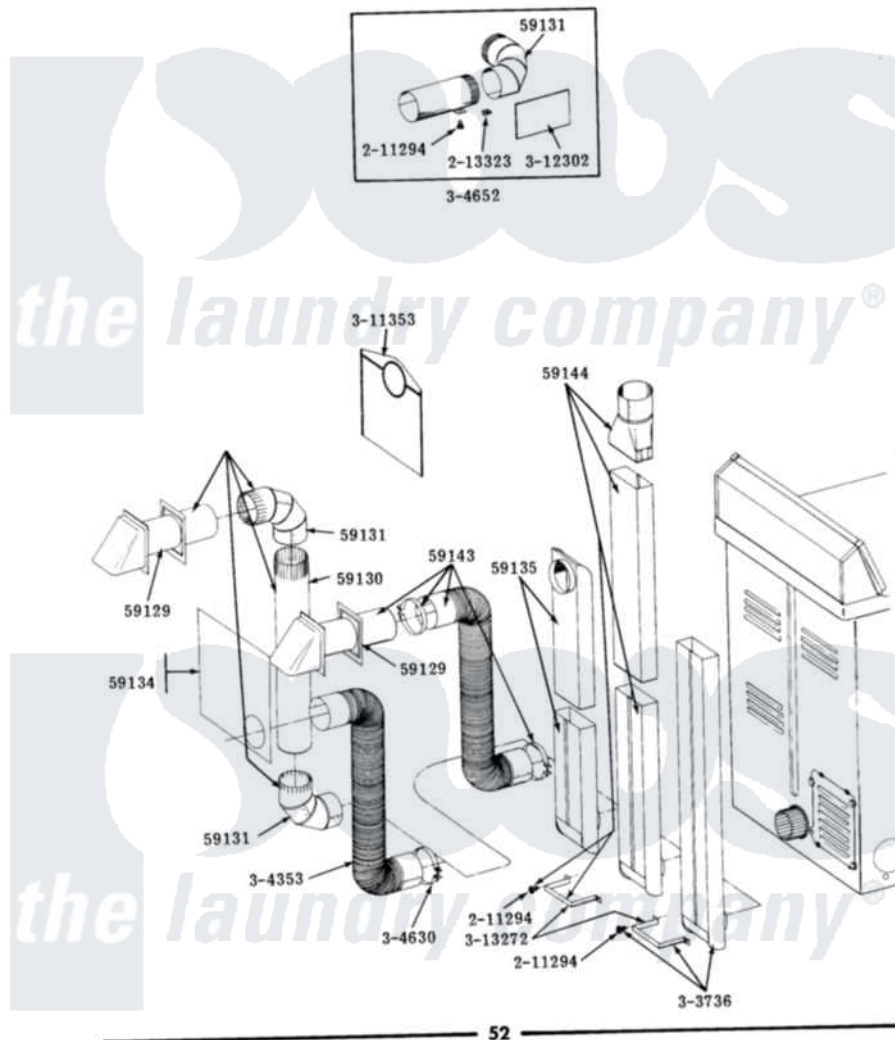

ALL MODELS

INSTALLATION ACCESSORIES

Maytag Commercial Maytag DE21CM Dryer Parts Parts Diagram 13 - INSTALLATION ACCESSORIES
 Click on the part number to view part

Item	Original Part Number	Replaced By	Status	Part Description
001	NLA		Not Available	BLADE, SAW
002	NLA		Not Available	REPLACEMENT DRILL
003	NLA		Not Available	HOLE SAW W/DRILL BIT
004	NLA		Not Available	EXTENSION CHUCK, DRILL
005	Y059129	4396007RW		Vent Hood
006	Y059130			Pipe, Venting
007	Y059131			Elbow, Venting
008	Y059134			PLATE, ALUM. WINDOW (15" X 20")
009	Y059135			Vent Duct Assembly
010	Y059143			Flexible Vent Kit
011	NLA		Not Available	RECTANGULAR VENT KIT
012	211294	90767		Screw, 8A X 3/8 HeX Washer Head Tapping
013	213323			Fastener, Exhaust Duct Kit
014	NLA		Not Available	EXHAUST DEFLECTOR KIT
015	Y304353	4396010RP		6ft Scvent