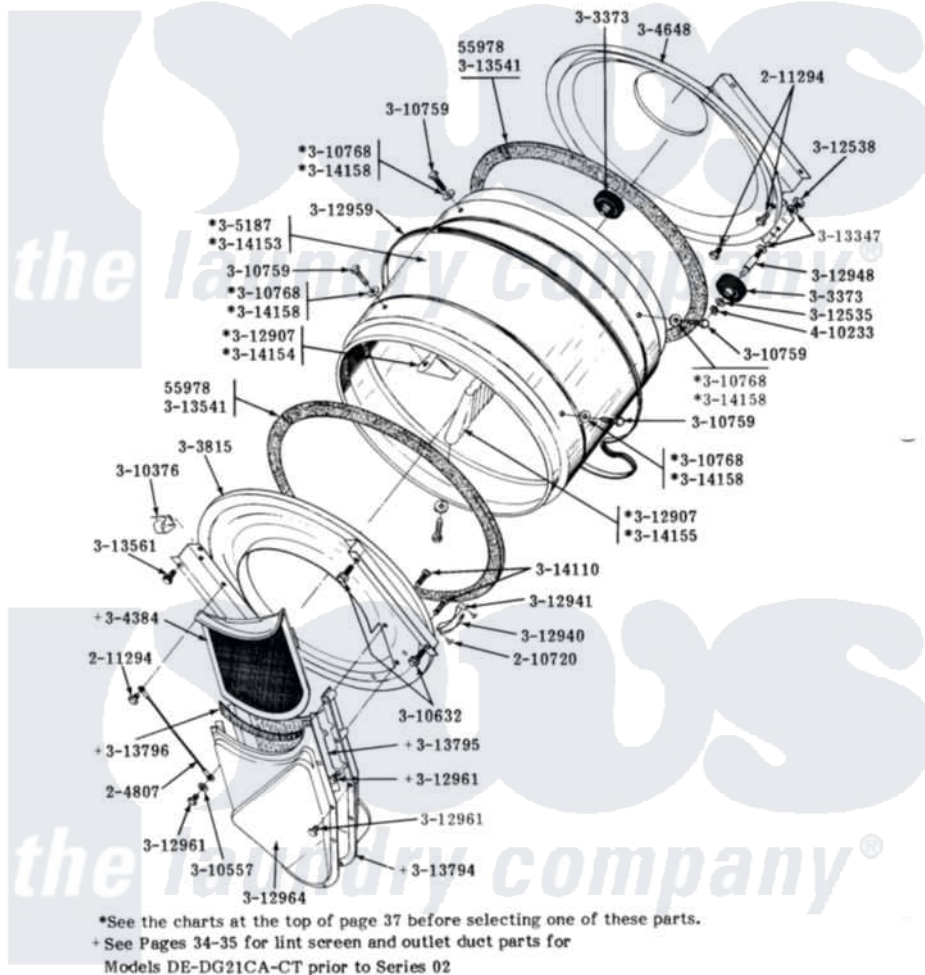

# Maytag DE21CS 07 - LINT SCREEN, TUMBLER (FRONT & BACK)

**MODELS DE-DG21CA-CM-CS-CT**

LINT SCREEN, TUMBLER, TUMBLER FRONT & TUMBLER BACK

Maytag Commercial Maytag DE21CS Dryer Parts Parts Diagram 07 - LINT SCREEN, TUMBLER (FRONT & BACK)

Click on the part number to view part

Item	Original Part Number	Replaced By	Status	Part Description
001	<a href="#">Y053241</a>			Set Screw, Motor Pulley
002	<a href="#">Y055978</a>			Rubber Adhesive, 2 Oz Tube
003	<a href="#">204807</a>			Ground Wire, Supp. Plte To Top Cover
004	<a href="#">210720</a>			Rivet, Bearing To Tumbler Frmt
005	<a href="#">211294</a>	<a href="#">90767</a>		Screw, 8A X 3/8 HeX Washer Head Tapping
006	Y303373	<a href="#">12001541</a>		Drum Roller/Washer Assembly--W
007	Y303815	<a href="#">33001231</a>		Front- Tumbler
008	<a href="#">Y304244</a>			Motor Pulley With Set Screw
009	Y304648	<a href="#">33001106</a>		Back, Tumbler
010	Y305185	<a href="#">6-3051850</a>		Pulley- MO
011	305187		Not Available	TUMBLER W/BAFFLES
012	<a href="#">Y310376</a>			Clip, Door Switch Harness
013	<a href="#">310557</a>			Washer
014	Y310632	<a href="#">1163839</a>		Screw