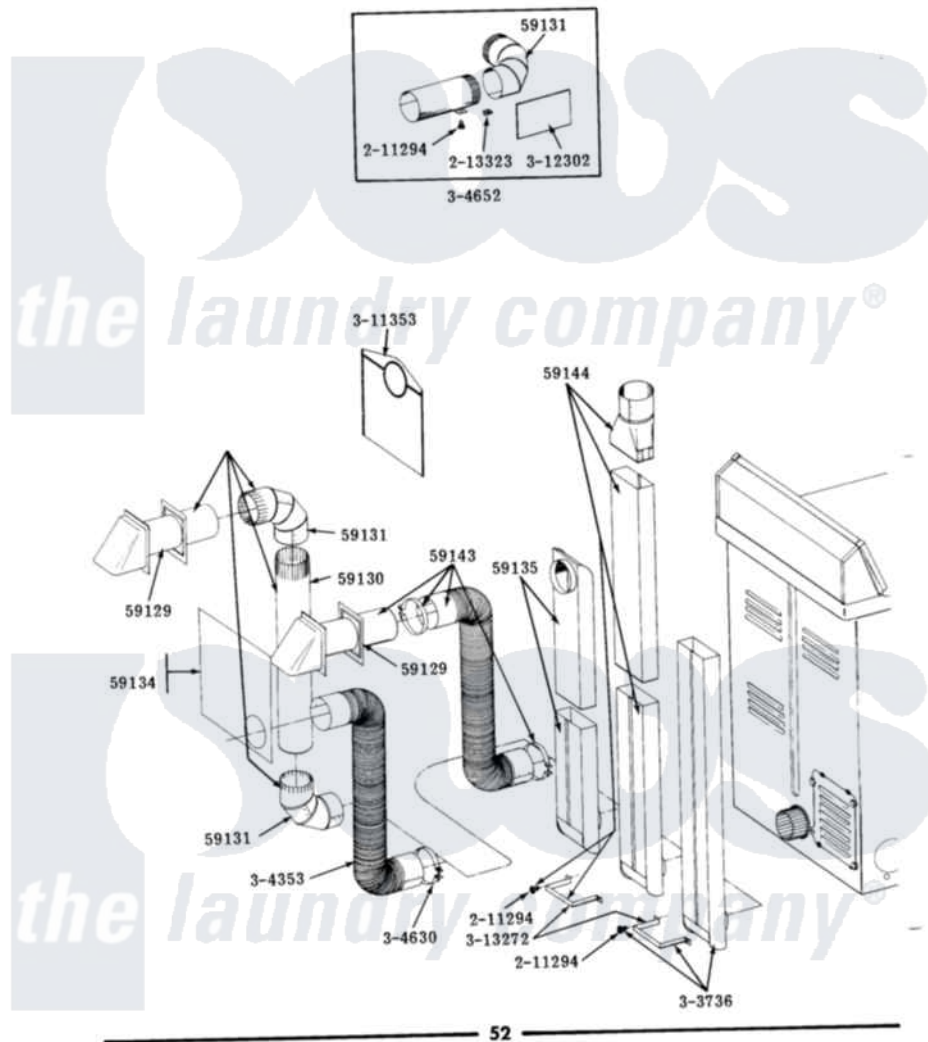

ALL MODELS INSTALLATION ACCESSORIES

Maytag Commercial Maytag DE21CS Dryer Parts Parts Diagram 10 - INSTALLATION ACCESSORIES
 Click on the part number to view part

Item	Original Part Number	Replaced By	Status	Part Description
001	NLA		Not Available	BLADE, SAW
002	NLA		Not Available	REPLACEMENT DRILL
003	NLA		Not Available	HOLE SAW W/DRILL BIT
004	NLA		Not Available	EXTENSION CHUCK, DRILL
005	Y059129	4396007RW		Vent Hood
006	Y059130			Pipe, Venting
007	Y059131			Elbow, Venting
008	Y059134			PLATE, ALUM. WINDOW (15" X 20")
009	Y059135			Vent Duct Assembly
010	Y059143			Flexible Vent Kit
011	NLA		Not Available	RECTANGULAR VENT KIT
012	211294	90767		Screw, 8A X 3/8 HeX Washer Head Tapping
013	213323			Fastener, Exhaust Duct Kit
014	NLA		Not Available	EXHAUST DEFLECTOR KIT
015	Y304353	4396010RP		6ft Scvent