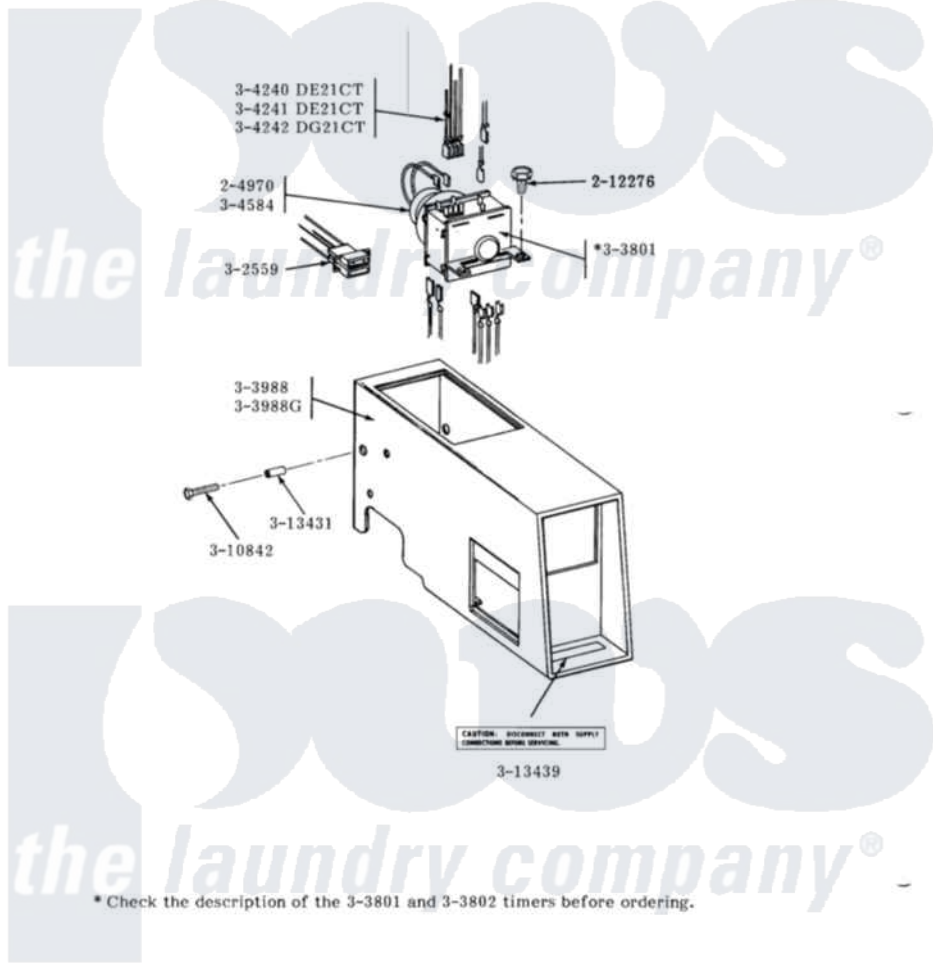

MODELS DE-DG21CT CT CONTROL CENTER

Maytag Commercial Maytag DE21CT Dryer Parts Parts Diagram 04 - CONTROL CENTER
 Click on the part number to view part

Item	Original Part Number	Replaced By	Status	Part Description
001	204970			Timer Motor 120-60 RPR
002	212276	W10116760		Screw
003	Y302559		Not Available	HARNES FOR TIMER
004	Y303801		Not Available	TIMER WITH KNOB AND PIN
005	NLA		Not Available	OUTER CASE-WHITE
006	NLA		Not Available	WIRE HARNES-UPPER
007	NLA		Not Available	WIRE HARNES-LOWER
008	NLA		Not Available	TIMER MOTOR
009	Y310842	8182296		Screw, Agitator
010	NLA		Not Available	SPACER FOR VAULT
011	Y313439		Not Available	INSTRUCTION LABEL