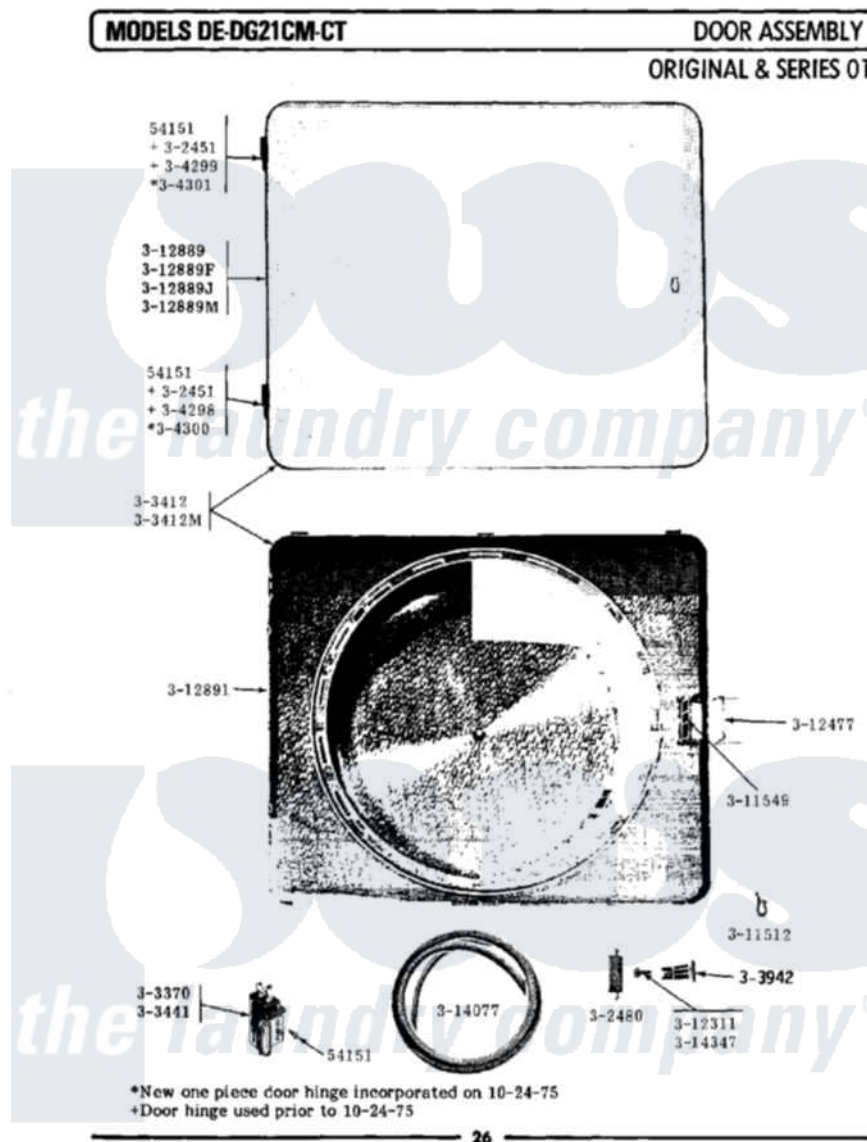

Maytag DE21CT 06 - DOOR ASSEMBLY

Maytag Commercial Maytag DE21CT Dryer Parts Parts Diagram 06 - DOOR ASSEMBLY
 Click on the part number to view part

Item	Original Part Number	Replaced By	Status	Part Description
001	NLA		Not Available	SCREW, No.4-40 X 1/4
002	NLA		Not Available	HINGE ASSEMBLY---N
003	NLA		Not Available	LATCH
004	Y303370			Door Switch
005	NLA		Not Available	DOOR COMPLETE-WHITE
006	Y304298			Hinge - Lower
007	NLA		Not Available	HINGE - UPPER
008	NLA		Not Available	HINGE - LOWER
009	NLA		Not Available	HINGE - UPPER
010	NLA		Not Available	KNOB AND SCREW
011	NLA		Not Available	FASTENER
012	NLA		Not Available	WIRE CLIP
013	NLA		Not Available	SCREW---NA
014	NLA		Not Available	MAGNETIC LATCH RETAINER
015	NLA		Not Available	DOOR PANEL-WHITE
016	Y312891		Not Available	DOOR LINER - INNER HALF

017 [314077](#)

Door Seal

018 NLA

Not Available

SCREW FOR DOOR KNOB---
NA