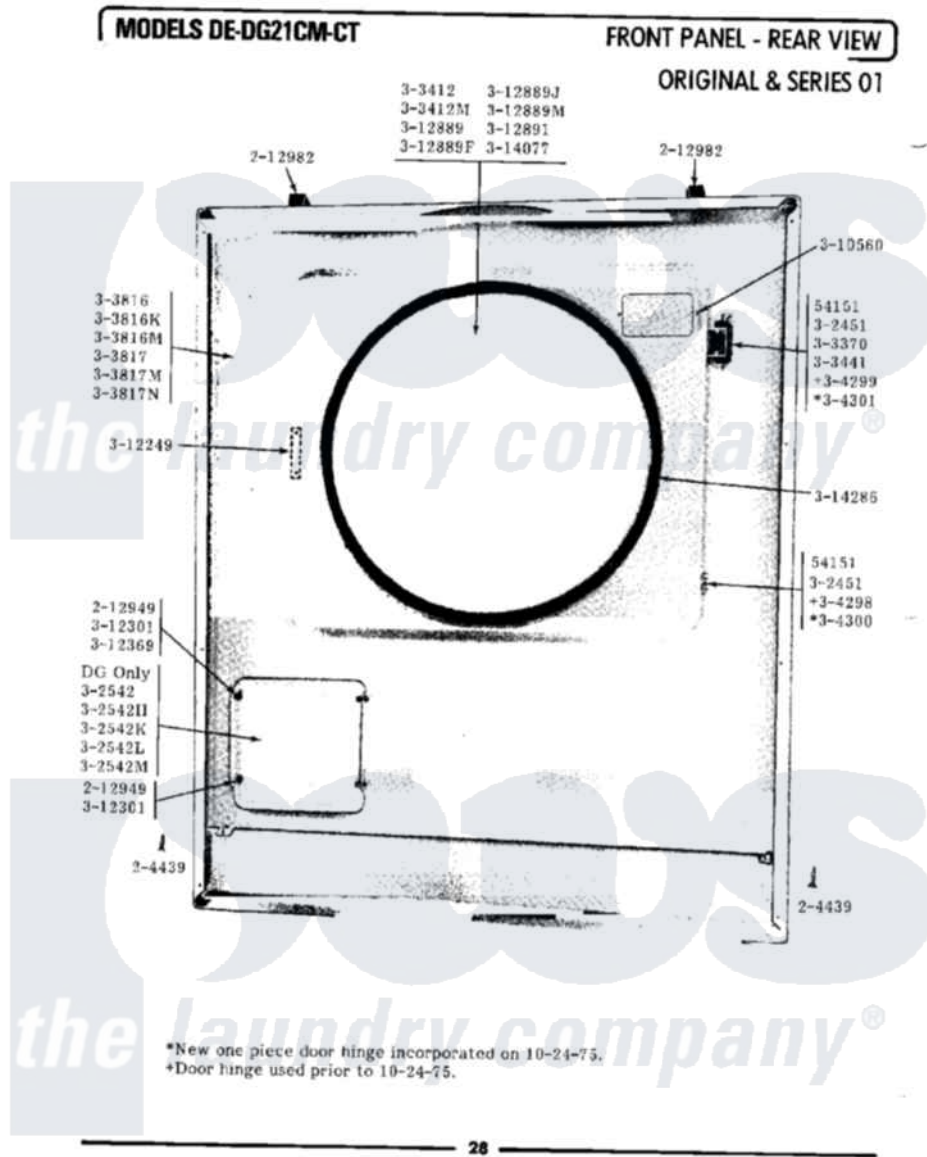

Maytag DE21CT 07 - FRONT PANEL-REAR VIEW

Maytag Commercial Maytag DE21CT Dryer Parts Parts Diagram 07 - FRONT PANEL-REAR VIEW
 Click on the part number to view part

Item	Original Part Number	Replaced By	Status	Part Description
001	NLA		Not Available	SCREW, No.4-40 X 1/4
002	204439			Screw And Fstner Assembly
003	212949	22001866		Screw, Relay
004	212982	22001650		Fastener, Spring
005	NLA		Not Available	HINGE ASSEMBLY----N
006	Y303370			Door Switch
007	NLA		Not Available	DOOR COMPLETE-WHITE
008	NLA		Not Available	FRONT PANEL-WHITE
009	Y304298			Hinge - Lower
010	NLA		Not Available	HINGE - UPPER
011	NLA		Not Available	HINGE - LOWER
012	NLA		Not Available	HINGE - UPPER
013	310560	74004005		Screw, 6-32 X 5/16"
014	NLA		Not Available	STRIKE PLATE
015	NLA		Not Available	BUSHING FOR ACCESS STUD
				Screw, Access Panel Stud

016	312369		Sleeve, Access Panel Stud Part Not Used
017	NLA	Not Available	DOOR PANEL-WHITE
018	Y312891	Not Available	DOOR LINER - INNER HALF
019	Y313340		LABEL, LINT SCREEN INSTRUCTION
020	Y313927		INSTRUCTION LABEL
021	314077		Door Seal
022	NLA	Not Available	GAS IGNITION LABEL
023	314286		Seal For Front Panel