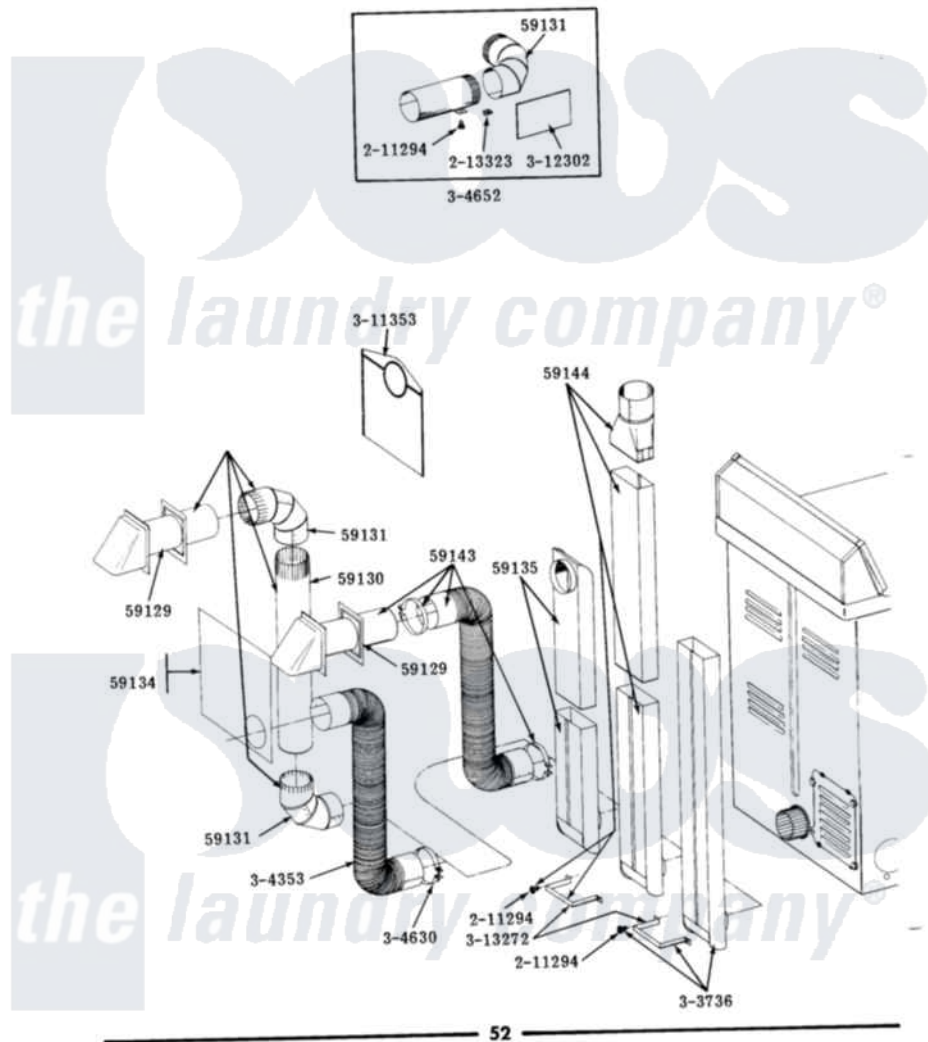

ALL MODELS INSTALLATION ACCESSORIES

Maytag Commercial Maytag DE21CT Dryer Parts Parts Diagram 14 - INSTALLATION ACCESSORIES
 Click on the part number to view part

Item	Original Part Number	Replaced By	Status	Part Description
001	NLA		Not Available	BLADE, SAW
002	NLA		Not Available	REPLACEMENT DRILL
003	NLA		Not Available	HOLE SAW W/DRILL BIT
004	NLA		Not Available	EXTENSION CHUCK, DRILL
005	Y059129	4396007RW		Vent Hood
006	Y059130			Pipe, Venting
007	Y059131			Elbow, Venting
008	Y059134			PLATE, ALUM. WINDOW (15" X 20")
009	Y059135			Vent Duct Assembly
010	Y059143			Flexible Vent Kit
011	NLA		Not Available	RECTANGULAR VENT KIT
012	211294	90767		Screw, 8A X 3/8 HeX Washer Head Tapping
013	213323			Fastener, Exhaust Duct Kit
014	NLA		Not Available	EXHAUST DEFLECTOR KIT
015	Y304353	4396010RP		6ft Scvent