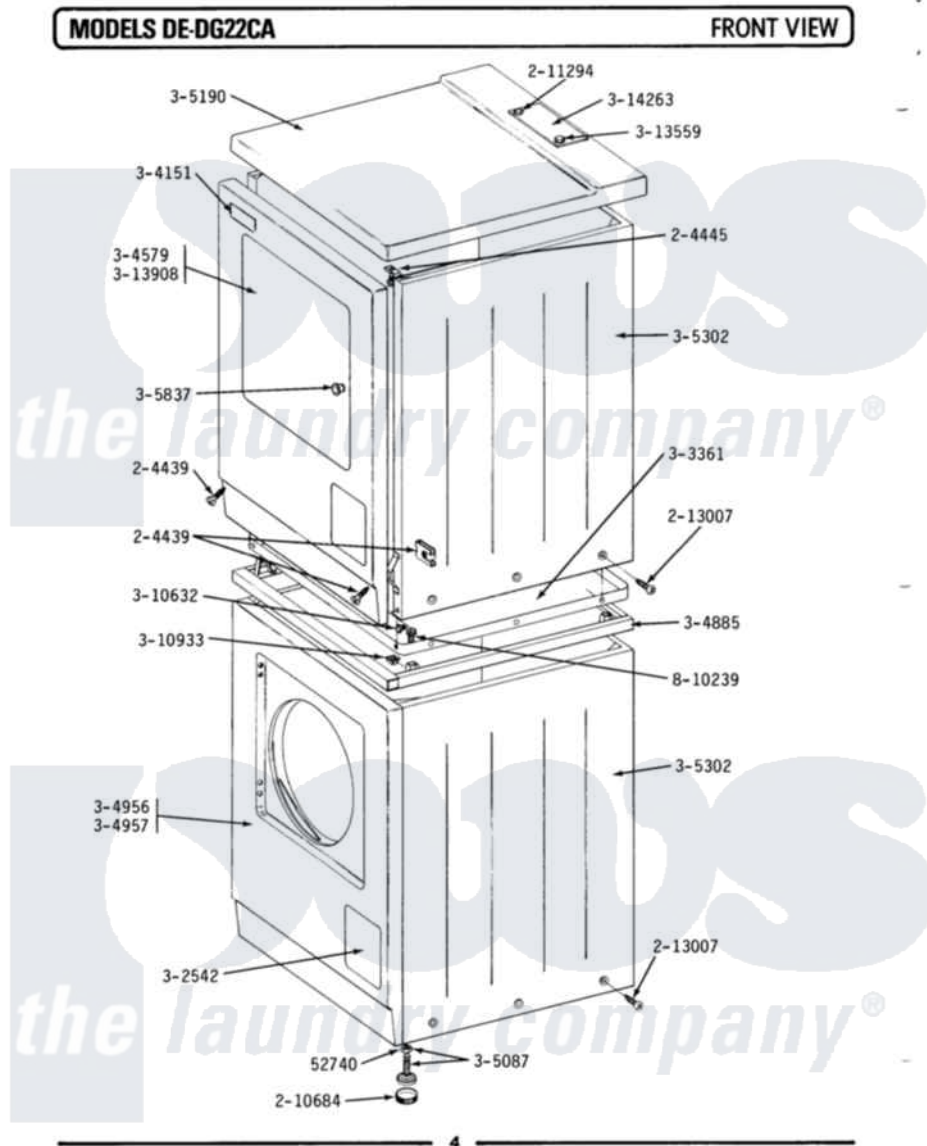

Maytag DE22CA 01 - FRONT VIEW

Maytag Commercial Maytag DE22CA Dryer Parts Parts Diagram 01 - FRONT VIEW
 Click on the part number to view part

Item	Original Part Number	Replaced By	Status	Part Description
001	Y052740	62739		Nut, Lock
002	204439			Screw And Fstner Assembly
003	204445			Screw And Fastener Assembly
004	210684			Foot, Adjustable Leg
005	211294	90767		Screw, 8A X 3/8 HeX Washer Head Tapping
006	213007			Xfor Cabinet See Cabinet, Back
007	Y303361		Not Available	BASE ASSY. (UPPER & LOWER)
008	NLA		Not Available	NAME PLATE ON CONTROL PANEL
009	Y304579	Y306668		DOOR (WHT)
010	NLA		Not Available	SPACER ASSEMBLY
011	NLA		Not Available	FRONT PANEL - DE MODELS
012	Y305087	22003544		Adjustable Leg W/Foot And Nut
013	Y305190	307104		Top Cover Assembly

014	NLA	Not Available	CABINET-WHITE
015	NLA	Not Available	KNOB AND SCREW
016	Y310632	1163839	Screw
017	310933	33002194	Nut, Speed
018	Y313559		Screw
019	Y313908		DOOR PANEL-WHITE
020	NLA	Not Available	TOP COVER PLATE
021	NLA	Not Available	SCREW