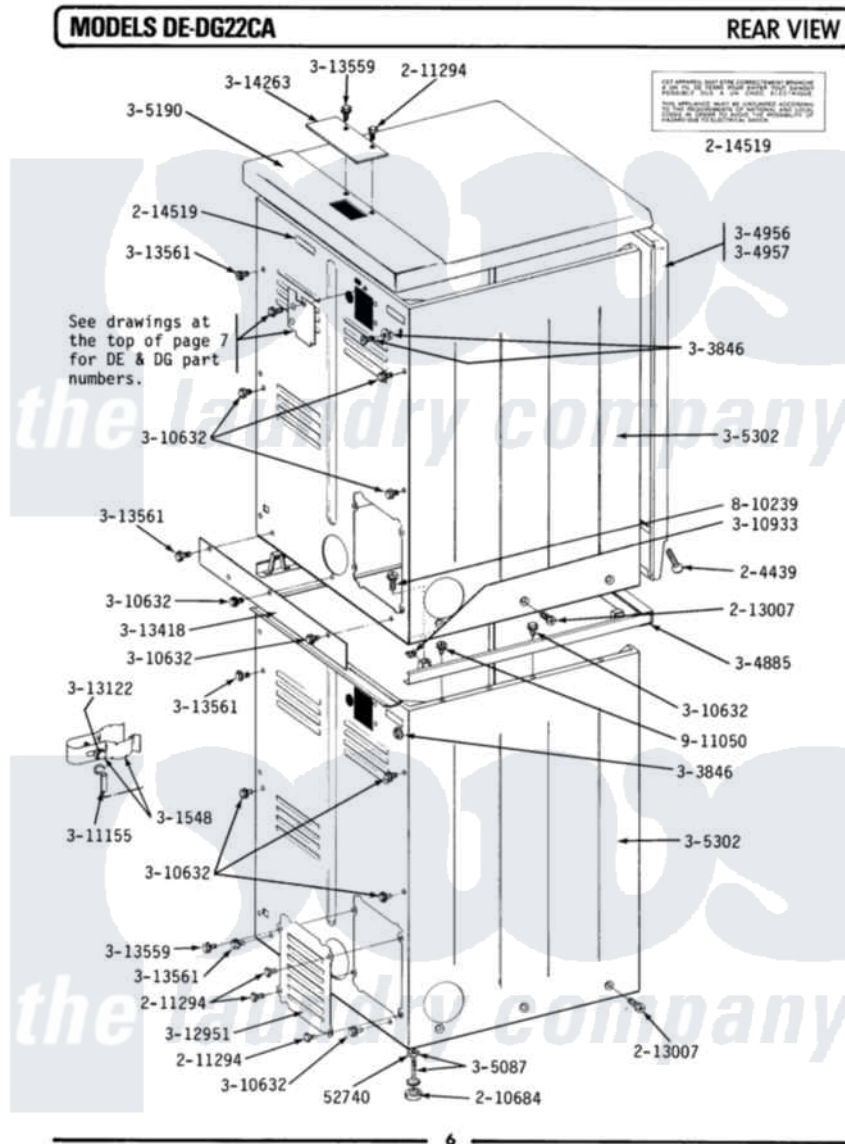

Maytag DE22CA 02 - REAR VIEW

Maytag Commercial Maytag DE22CA Dryer Parts Parts Diagram 02 - REAR VIEW
 Click on the part number to view part

Item	Original Part Number	Replaced By	Status	Part Description
001	Y052740	62739		Nut, Lock
002	204439			Screw And Fstner Assembly
003	210684			Foot, Adjustable Leg
004	211294	90767		Screw, 8A X 3/8 HeX Washer Head Tapping
005	211881			Grommet, Cord Part Not Used-Gas Models Only
006	213007			Xfor Cabinet See Cabinet, Back
007	301548			Clamp, Ground Wire
008	NLA		Not Available	SCREW & WASHER ASSY.
009	NLA		Not Available	SPACER ASSEMBLY
010	NLA		Not Available	FRONT PANEL - DE MODELS
011	Y305087	22003544		Adjustable Leg W/Foot And Nut
012	Y305190	307104		Top Cover Assembly
013	NLA		Not Available	CABINET-WHITE
014	Y310632	1163839		Screw

015	310933	33002194	Nut, Speed
016	311155		Ground Wire And Clamp
017	Y311270		Washer, Terminal Block
018	Y311423	489483	Screw 10-32 X 1/2
019	311484	112432	Nut
020	Y312184		Strap, Grounding
021	Y312209	W10001200	Screw
022	Y312904		Bracket, Terminal Block
023	Y312905	Not Available	COVER, TERMINAL
024	Y312951	Not Available	ACCESS COVER, BACK
025	313122		Screw - Baffle To Tumbler
026	NLA	Not Available	FILLER STRIP
027	Y313559		Screw
028	Y313561		Screw----NA
029	NLA	Not Available	TOP COVER PLATE
030	400008		Block, Terminal
031	NLA	Not Available	SCREW
032	911050	4312464	Screw