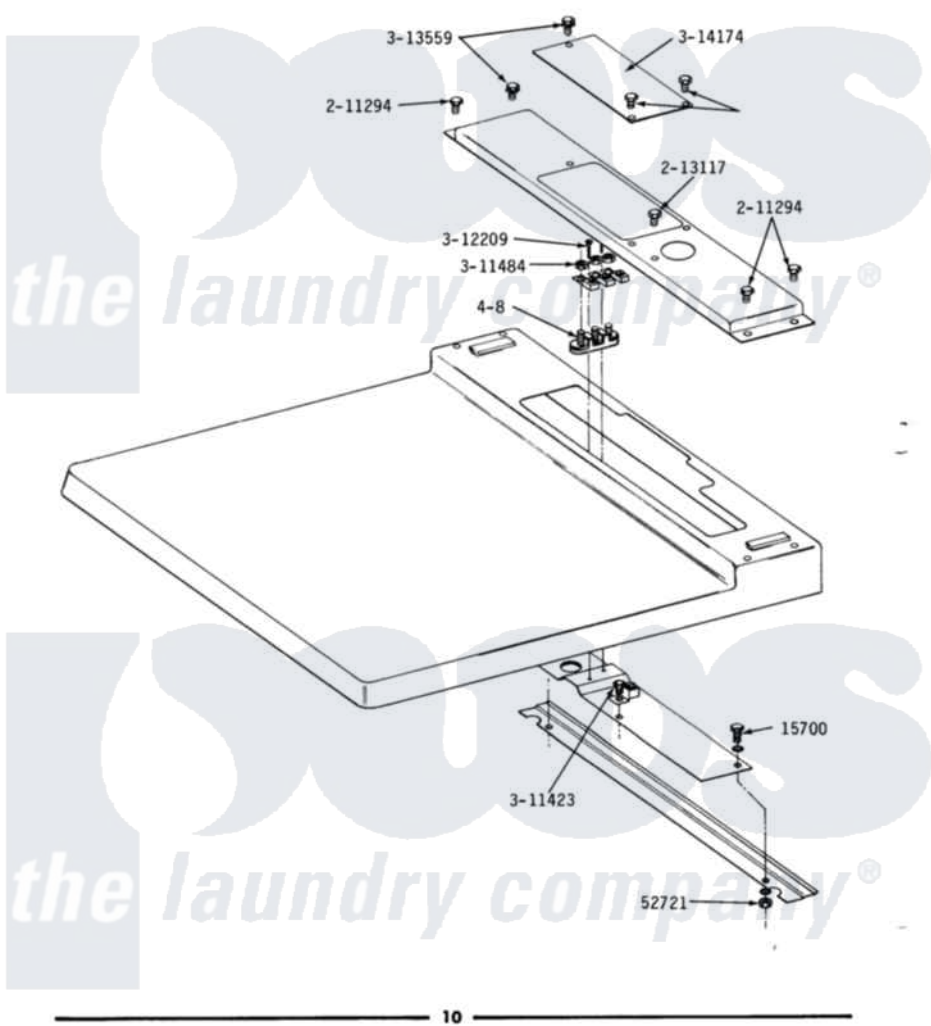

MODELS DE22CA-CS-CT TOP COVER - CANADA

Maytag Commercial Maytag DE22CA Dryer Parts Parts Diagram 03 - TOP COVER-CANADA  
 Click on the part number to view part

Item	Original Part Number	Replaced By	Status	Part Description
001	NLA		Not Available	CAP SCREW, 1/4-20 X 1/2
002	<a href="#">Y052721</a>			Nut, Terminal Block Plate
003	<a href="#">211294</a>	<a href="#">90767</a>		Screw, 8A X 3/8 HeX Washer Head Tapping
004	213117	<a href="#">67006908</a>		Screw, Ice Rack
005	Y311423	<a href="#">489483</a>		Screw 10-32 X 1/2
006	<a href="#">311484</a>	<a href="#">112432</a>		Nut
007	<a href="#">Y312209</a>	<a href="#">W10001200</a>		Screw
008	<a href="#">Y313559</a>			Screw
009	<a href="#">Y314174</a>			Terminal Cover - Canada
010	<a href="#">400008</a>			Block, Terminal