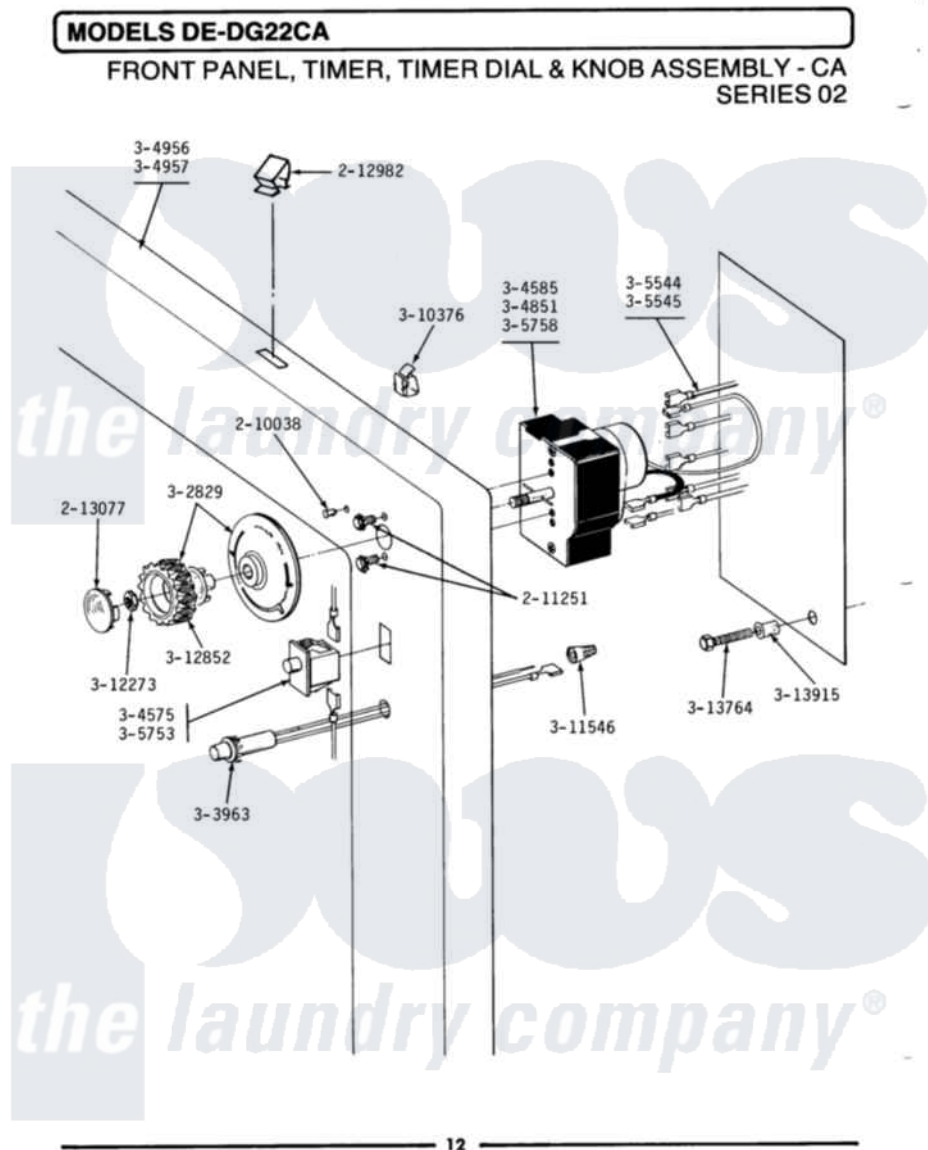

# Maytag DE22CA 04 - FRONT PANEL, TIMER, TIMER DIAL & KNOB

Maytag [Commercial Maytag DE22CA Dryer Parts](#) Parts Diagram 04 - FRONT PANEL, TIMER, TIMER DIAL & KNOB  
 Click on the part number to view part

Item	Original Part Number	Replaced By	Status	Part Description
001	NLA		Not Available	BUTTON MARKER
002	<a href="#">211251</a>			Screw, Transformer
003	212982	<a href="#">22001650</a>		Fastener, Spring
004	213077		Not Available	CAP FOR TIMER KNOB
005	<a href="#">Y302829</a>			Timer Dial And Knob
006	303963		Not Available	LIGHT, INDICATOR
007	<a href="#">Y304575</a>	<a href="#">W10169313</a>		Switch-Dor
008	<a href="#">Y304585</a>			Timer Motor RPR For 305214 Timer Only
009	NLA		Not Available	TIMER---NA
010	NLA		Not Available	FRONT PANEL - DE MODELS
011	<a href="#">305544</a>			Main Wire Harness
012	<a href="#">Y305753</a>	<a href="#">W10169313</a>		Switch-Dor
013	<a href="#">Y305758</a>			Timer 240-50
014	<a href="#">Y310376</a>			Clip, Door Switch Harness
015	311546	<a href="#">911445</a>		Wire Connector
016	<a href="#">312273</a>			Nut, Control Knob

017 [312852](#)

Selector Knob-Clear Acrylic

018 NLA

Not Available

SCREW

019 NLA

Not Available

COVER, THREAD