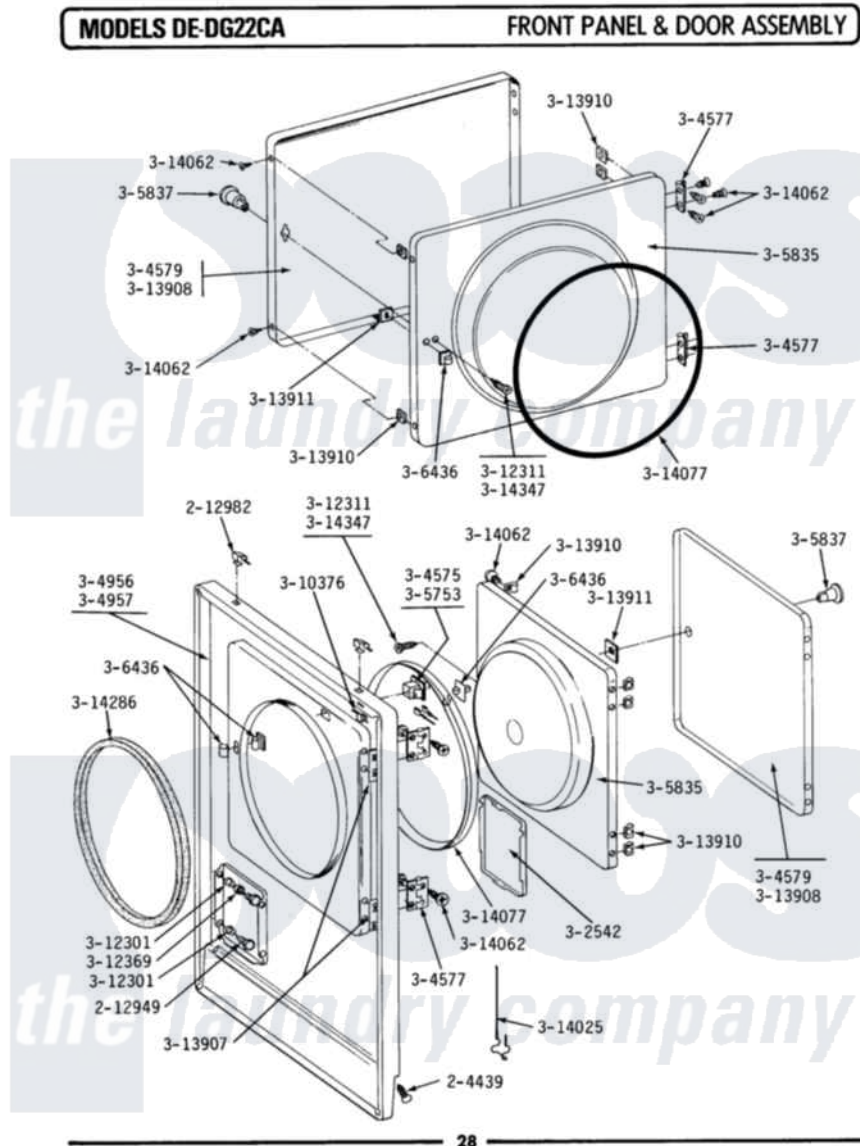

Maytag DE22CA 05 - FRONT PANEL & DOOR ASSEMBLY

28

Maytag Commercial Maytag DE22CA Dryer Parts Parts Diagram 05 - FRONT PANEL & DOOR ASSEMBLY
 Click on the part number to view part

Item	Original Part Number	Replaced By	Status	Part Description
001	204439			Screw And Fstner Assembly
002	212949	22001866		Screw, Relay
003	212982	22001650		Fastener, Spring
004	Y304575	W10169313		Switch-Dor
005	Y304577	33001230		Hinge, Door
006	Y304579	Y306668		DOOR (WHT)
007	NLA		Not Available	FRONT PANEL - DE MODELS
008	Y305753	W10169313		Switch-Dor
009	NLA		Not Available	INNER DOOR WITH KNOB & SCRE
010	NLA		Not Available	KNOB AND SCREW
011	306436			Door Latch Kit--W
012	Y310376			Clip, Door Switch Harness
013	NLA		Not Available	BUSHING FOR ACCESS STUD
014	NLA		Not Available	SCREW----NA
015	312360			Sleeve, Access Panel Stud

015	312309		Part Not Used
016	Y313340		LABEL, LINT SCREEN INSTRUCTION
017	Y313907		Fastener, Twin
018	Y313908		DOOR PANEL-WHITE
019	Y313910		Clip, Door Liner To Outer Panel
020	Y313911		Door Strike Retainer
021	Y313927		INSTRUCTION LABEL
022	Y314025		Latch For Access Door
023	Y314062		Screw, Door Hinge And Panel
024	314077		Door Seal
025	NLA	Not Available	GAS IGNITION LABEL
026	314286		Seal For Front Panel
027	NLA	Not Available	SCREW FOR DOOR KNOB--- NA