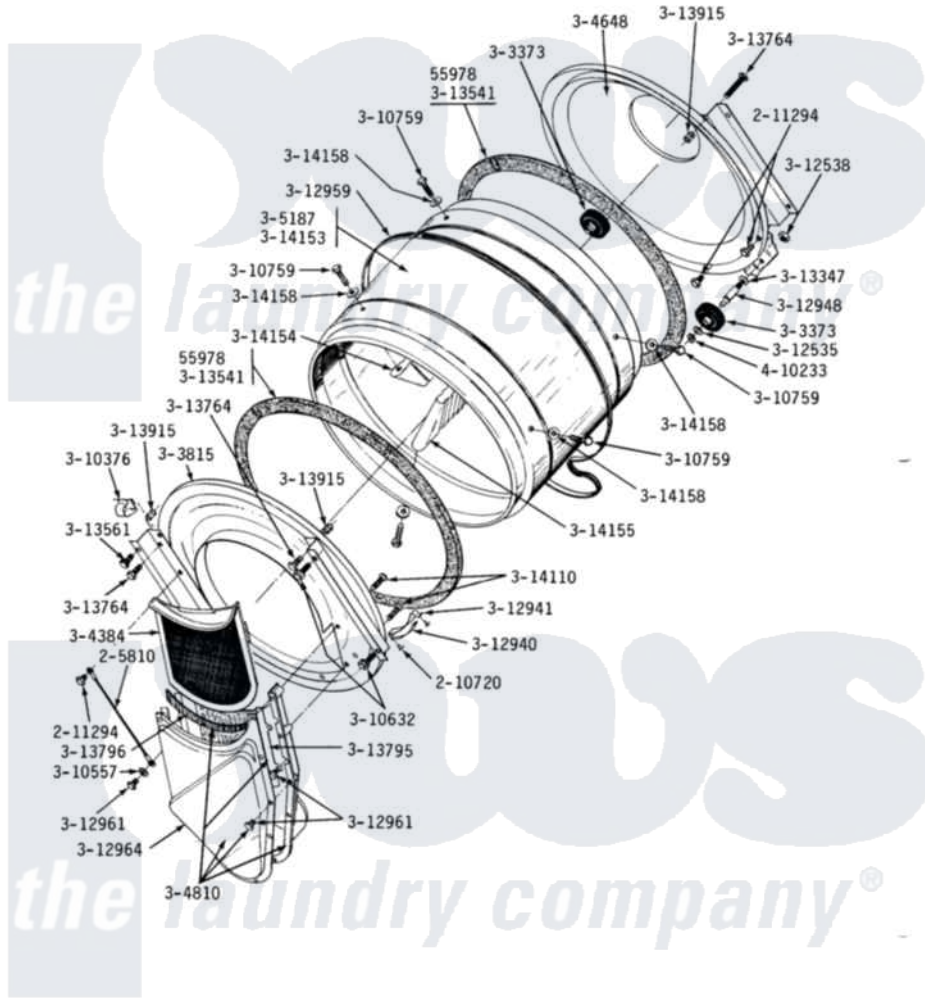

Maytag DE22CA 06 - LINT SCREEN, TUMBLER (FRONT & BACK)

MODELS DE-DG22CA-CS-CT

LINT SCREEN, TUMBLER, TUMBLER FRONT & TUMBLER BACK

32

Maytag [Commercial Maytag DE22CA Dryer Parts](#) Parts Diagram 06 - LINT SCREEN, TUMBLER (FRONT & BACK)
 Click on the part number to view part

Item	Original Part Number	Replaced By	Status	Part Description
001	Y055978			Rubber Adhesive, 2 Oz Tube
002	205810			Wire, Ground
003	210720			Rivet, Bearing To Tumbler Fmt
004	211294	90767		Screw, 8A X 3/8 HeX Washer Head Tapping
005	Y303373	12001541		Drum Roller/Washer Assembly--W
006	Y303815	33001231		Front- Tumbler
007	Y304384	33001003		Screen, Lint
008	Y304648	33001106		Back, Tumbler
009	Y304810		Not Available	OUTLET DUCT ASSEMBLY---S
010	305187		Not Available	TUMBLER W/BAFFLES
011	Y310376			Clip, Door Switch Harness
012	310557			Washer
013	Y310632	1163839		Screw
014	Y310759			Screw, Tumbler Baffles

015	312535		Washer, Vault Mounting Brk.
016	312538	33001443	Nut, Hex
017	312940	306508	Tumbler Bearing Kit ---W
018	312941	306508	Tumbler Bearing Kit ---W
019	Y312948	6-3129480	Shaft- Tumbler
020	Y312959		Poly "V" Belt For Tumbler
021	Y312961	W10116751	Screw
022	Y312964	Not Available	OUTLET DUCT - OUTER HALF
023	Y313347	312535	Washer, Vault Mounting Brk.
024	Y313541	33313541	Seal- Tumbler
025	Y313561		Screw---NA
026	NLA	Not Available	SCREW
027	Y313795		Guide For Lint Screen
028	Y313796		Lint Seal
029	NLA	Not Available	COVER, THREAD
030	Y314110	33002917	Screw, No.10-16
031	Y314153	Not Available	TUMBLER No.
032	NLA	Not Available	TUMBLER BAFFLE - SHORT
033	314155	33001004	Baffle, Tall
034	314158		Washer, Baffle To Tumbler
035	410233	9703438	Ring-Retrn