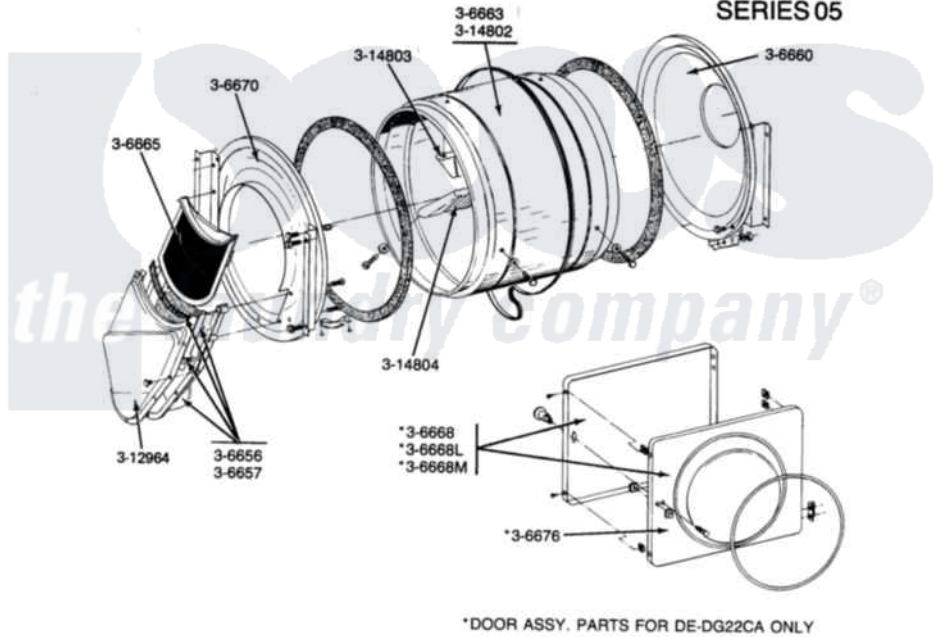

**DE-DG22CA-CS-CT**

**DOOR, TUMBLER, TUMBLER FRONT & BACK  
SERIES 05**

\*DOOR ASSY. PARTS FOR DE-DG22CA ONLY

- 3-6656 Outlet duct and grid assembly - Beige
- 3-6657 Outlet duct and grid assembly - Beige - includes the 3-12964 outlet duct - outer half
- 3-6660 Tumbler back with felt seal - Ivory
- 3-6663 Tumbler with baffles - Ivory
- 3-6665 Lint screen - Beige
- \*3-6668 Door complete with Beige inner door - less knob - White
- \*3-6668L Door complete with Beige inner door - less knob - Almond
- \*3-6668M Door complete with Beige inner door - less knob - Harvest Wheat
- 3-6670 Tumbler front assembly - Ivory
- \*3-6676 Inner door with knob and screw - Beige
- 3-14802 Tumbler less baffles - Ivory
- 3-14803 Baffle - short - Beige
- 3-14804 Baffle - tall - Beige

\*The door assembly parts are for the DE-DG22CA only.

Maytag [Commercial Maytag DE22CA Dryer Parts](#) Parts Diagram 07 - DOOR, TUMBLER, TUMBLER FRONT & BACK  
Click on the part number to view part

Item	Original Part Number	Replaced By	Status	Part Description
001	306656		Not Available	OUTLET DUCT & GRID ASSEMBLY
002	306657		Not Available	OUTLET DUCT & GRID
003	Y306660	<a href="#">33001106</a>		Back, Tumbler
004	306663		Not Available	TUMBLER W/BAFFLES
005	Y306665	<a href="#">33001003</a>		Screen, Lint
006	<a href="#">Y306668</a>			DOOR (WHT)
007	NLA		Not Available	TUMBLER FRONT----NA
008	NLA		Not Available	INNER DOOR WITH KNOB
009	314802		Not Available	TUMBLER W/OUT BAFFLES
010	314803	<a href="#">33001012</a>		Baffle
011	314804	<a href="#">33001004</a>		Baffle, Tall