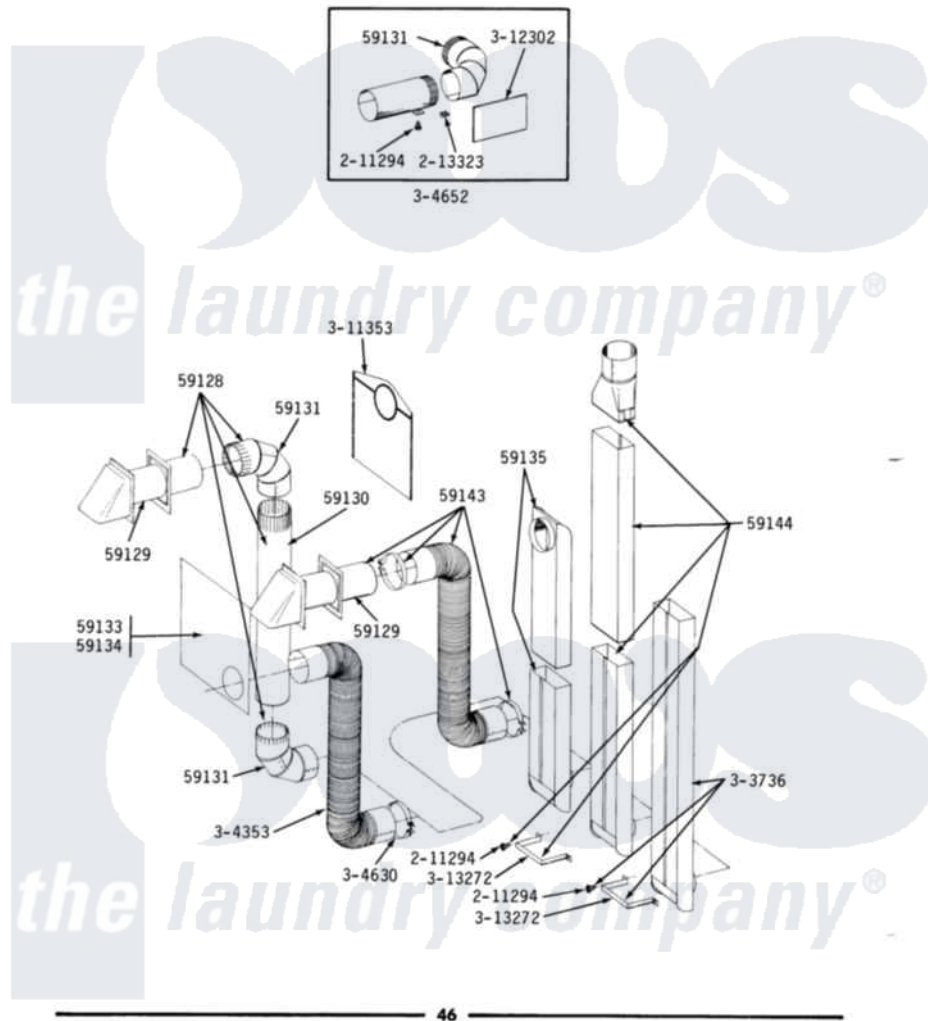

Maytag DE22CA 10 - INSTALLATION ACCESSORIES

ALL MODELS

INSTALLATION ACCESSORIES

46

Maytag Commercial Maytag DE22CA Dryer Parts Parts Diagram 10 - INSTALLATION ACCESSORIES

[Click on the part number to view part](#)

Item	Original Part Number	Replaced By	Status	Part Description
001	NLA		Not Available	BLADE, SAW
002	NLA		Not Available	REPLACEMENT DRILL
003	NLA		Not Available	HOLE SAW W/DRILL BIT
004	NLA		Not Available	EXTENSION CHUCK, DRILL
005	Y059128			Standard 4" Vent Kit
006	Y059129	4396007RW		Vent Hood
007	Y059130			Pipe, Venting
008	Y059131			Elbow, Venting
009	NLA		Not Available	ALUMINUM WINDOW 4X12X18
010	Y059134			PLATE, ALUM. WINDOW (15"X20")
011	Y059135			Vent Duct Assembly
012	Y059143			Flexible Vent Kit
013	NLA		Not Available	RECTANGULAR VENT KIT
014	211294	90767		Screw, 8A X 3/8 Hex Washer Head Tapping