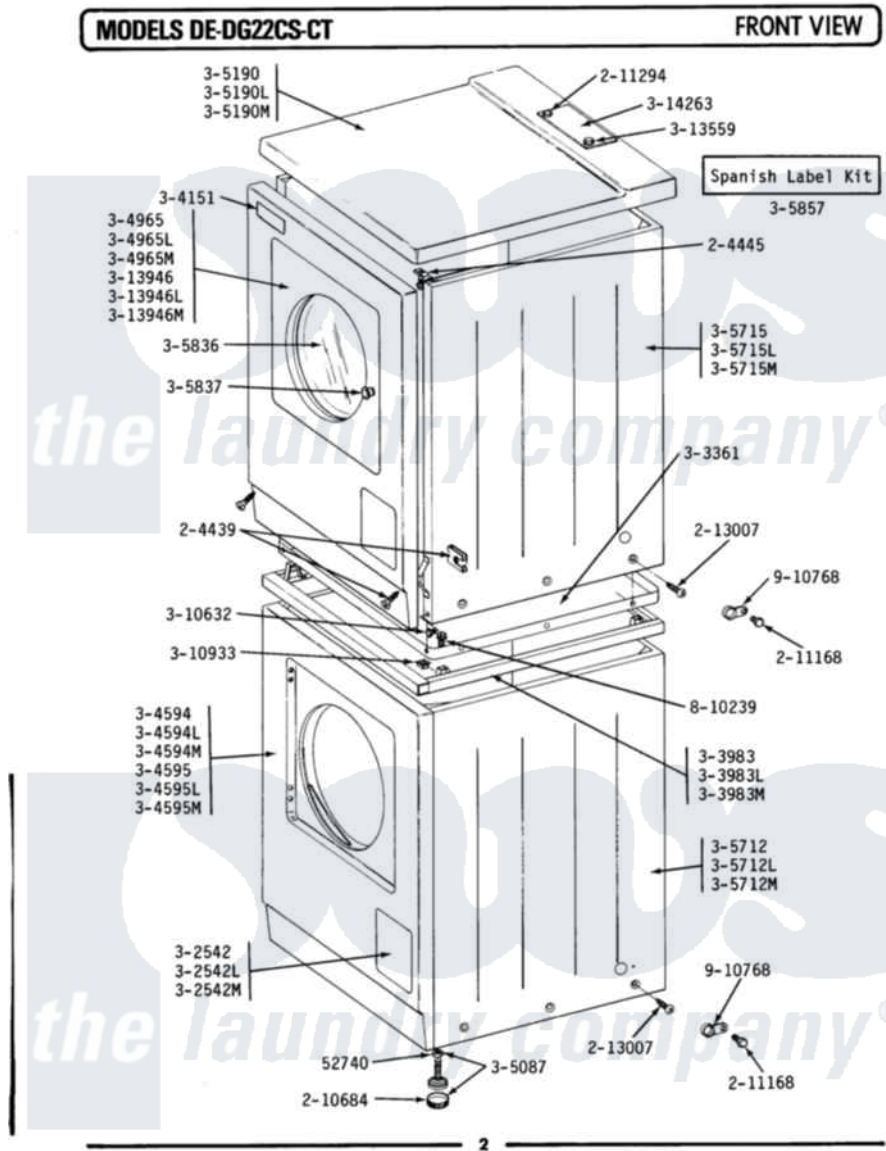

Maytag DE22CS 01 - FRONT

Maytag Commercial Maytag DE22CS Dryer Parts Parts Diagram 01 - FRONT
 Click on the part number to view part

Item	Original Part Number	Replaced By	Status	Part Description
001	Y052740	62739		Nut, Lock
002	204439			Screw And Fstner Assembly
003	204445			Screw And Fastener Assembly
004	210684			Foot, Adjustable Leg
005	211168	W10139210		Screw, 8-18 X 5/16
006	211294	90767		Screw, 8A X 3/8 HeX Washer Head Tapping
007	213007			Xfor Cabinet See Cabinet, Back
008	Y303361		Not Available	BASE ASSY. (UPPER & LOWER)
009	NLA		Not Available	SPACER ASSM-WHITE
010	NLA		Not Available	NAME PLATE ON CONTROL PANEL
011	NLA		Not Available	FRONT PANEL-WHITE
012	304965			Door Complete-White
013	NLA		Not Available	DOOR COMPLETE, ALMOND
014	Y305087	22003544		Adjustable Leg W/Foot And

014	1300007	22000044		Nut
015	NLA		Not Available	TOP COVER-ALMOND
"	Y305190	307104		Top Cover Assembly
016	NLA		Not Available	CABINET-WHITE
017	NLA		Not Available	CABINET-WHITE
018	NLA		Not Available	INNER DOOR WITH KNOB & SCRE
019	NLA		Not Available	KNOB AND SCREW
020	NLA		Not Available	SPANISH LABEL KIT
021	Y310632	1163839		Screw
022	310933	33002194		Nut, Speed
023	Y313559			Screw
024	NLA		Not Available	DOOR PANEL-ALMOND
"	Y313946		Not Available	DOOR PANEL-WHITE
025	NLA		Not Available	TOP COVER PLATE
026	NLA		Not Available	SCREW
027	910768	M0280301		Tie Electr