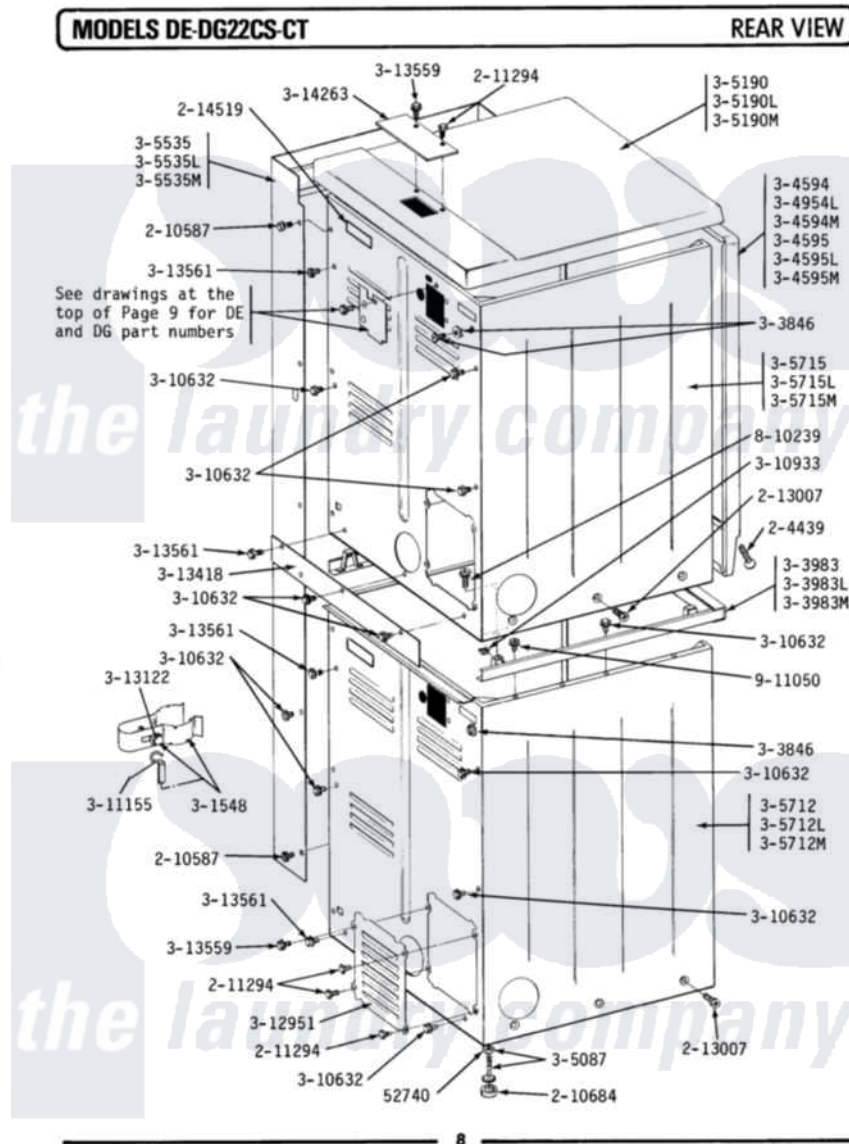

Maytag DE22CS 02 - REAR

Maytag [Commercial Maytag DE22CS Dryer Parts](#) Parts Diagram 02 - REAR
 Click on the part number to view part

Item	Original Part Number	Replaced By	Status	Part Description
001	Y052740	62739		Nut, Lock
002	204439			Screw And Fstner Assembly
003	NLA		Not Available	SCREW
004	210684			Foot, Adjustable Leg
005	211294	90767		Screw, 8A X 3/8 HeX Washer Head Tapping
006	213007			Xfor Cabinet See Cabinet, Back
007	301548			Clamp, Ground Wire
008	NLA		Not Available	SCREW & WASHER ASSY.
009	NLA		Not Available	SPACER ASSM-WHITE
010	NLA		Not Available	FRONT PANEL-WHITE
011	Y305087	22003544		Adjustable Leg W/Foot And Nut
012	NLA		Not Available	TOP COVER-ALMOND
"	Y305190	307104		Top Cover Assembly
013	NLA		Not Available	CONTROL SHROUD-WHITE

014	NLA		Not Available	CABINET-WHITE
015	NLA		Not Available	CABINET-WHITE
016	Y310632	1163839		Screw
017	310933	33002194		Nut, Speed
018	311155			Ground Wire And Clamp
019	Y311270			Washer, Terminal Block
020	Y311423	489483		Screw 10-32 X 1/2
021	311484	112432		Nut
022	Y312184			Strap, Grounding
023	Y312209	W10001200		Screw
024	Y312904			Bracket, Terminal Block
025	Y312905		Not Available	COVER, TERMINAL
026	Y312951		Not Available	ACCESS COVER, BACK
027	313122			Screw - Baffle To Tumbler
028	NLA		Not Available	FILLER STRIP
029	Y313559			Screw