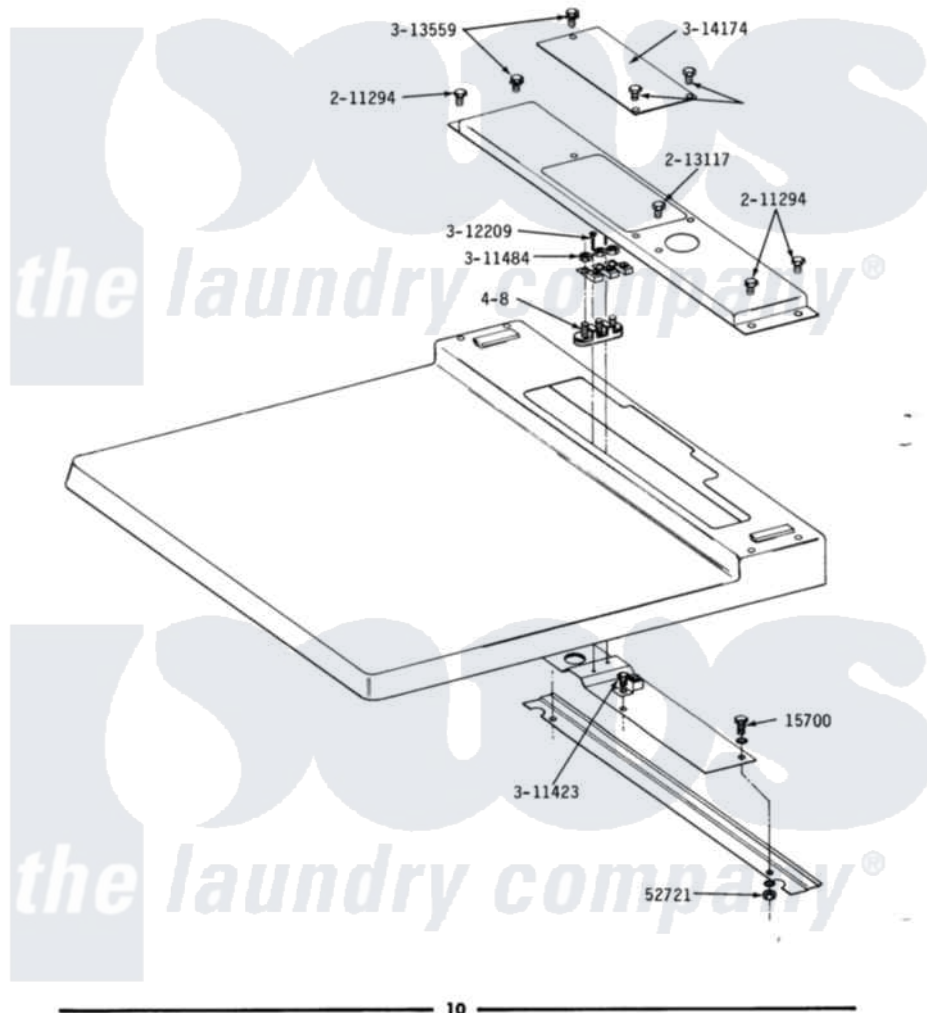

Maytag DE22CS 03 - TOP ASSEMBLY (CANADA)

MODELS DE22CA-CS-CT TOP COVER - CANADA

Maytag Commercial Maytag DE22CS Dryer Parts Parts Diagram 03 - TOP ASSEMBLY (CANADA)
 Click on the part number to view part

Item	Original Part Number	Replaced By	Status	Part Description
001	NLA		Not Available	CAP SCREW, 1/4-20 X 1/2
002	Y052721			Nut, Terminal Block Plate
003	211294	90767		Screw, 8A X 3/8 HeX Washer Head Tapping
004	213117	67006908		Screw, Ice Rack
005	Y311423	489483		Screw 10-32 X 1/2
006	311484	112432		Nut
007	Y312209	W10001200		Screw
008	Y313559			Screw
009	Y314174			Terminal Cover - Canada
010	400008			Block, Terminal