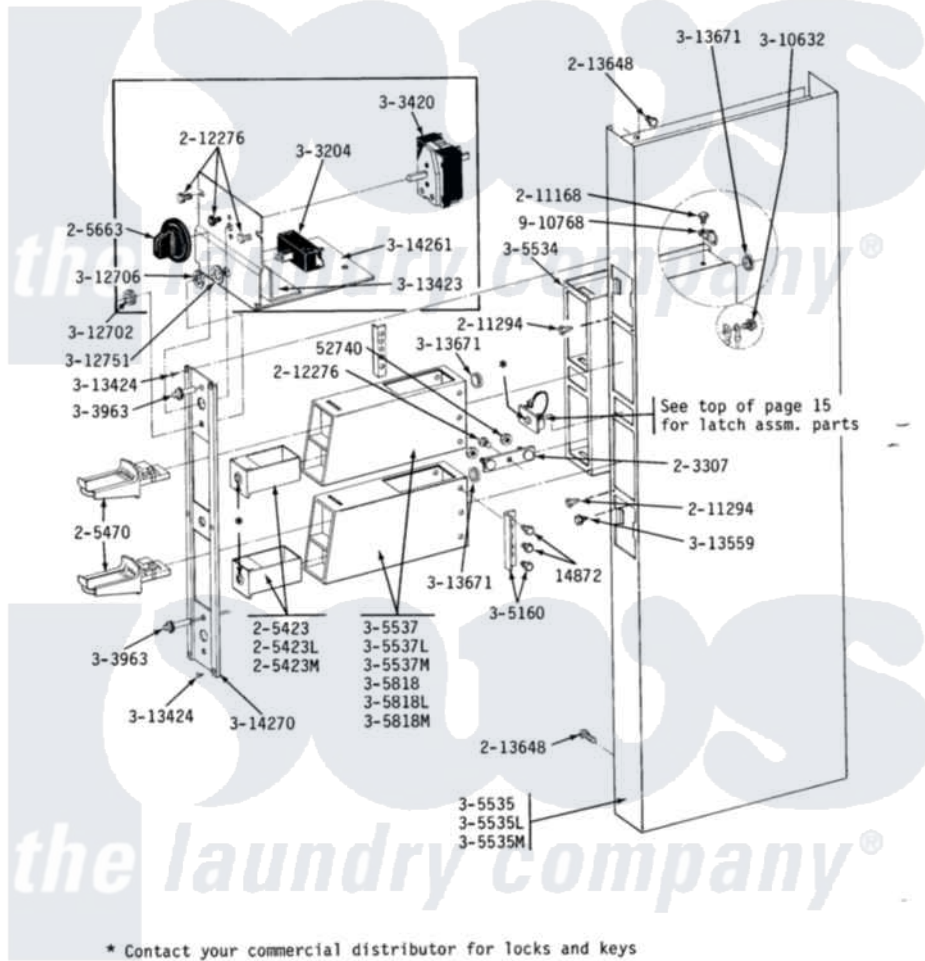

Maytag DE22CS 04 - CONTROL CENTER SHROUD

MODELS DE-DG22CS

CONTROL CENTER SHROUD - CS

* Contact your commercial distributor for locks and keys

Maytag Commercial Maytag DE22CS Dryer Parts Parts Diagram 04 - CONTROL CENTER SHROUD

Click on the part number to view part

Item	Original Part Number	Replaced By	Status	Part Description
001	Y014872			Screw, Coin Meter Stop -
002	Y052740	62739		Nut, Lock
003	NLA		Not Available	MTG. STRAP---NA
004	205423	208883		Coin Box K
"	205423L	208883		Coin Box K
005	NLA		Not Available	MAYTAG COIN SLIDE
006	205663			Knob For Selector Switch
007	211168	W10139210		Screw, 8-18 X 5/16
008	211294	90767		Screw, 8A X 3/8 Hex Washer Head Tapping
009	212276	W10116760		Screw
010	212328	W10139762		Hex Nut, 3/4-27
011	NLA		Not Available	SPRING WASHER FOR LOCK
012	213648	98165		Screw
013	Y303204			Start Switch With Nuts
014	Y303420		Not Available	SELECTOR SWITCH

015	303963		Not Available	LIGHT, INDICATOR
016	Y303981			Ground Wire For Latch
017	NLA		Not Available	COIN METER STOP WITH SCREWS
018	305534		Not Available	VAULT ASSEMBLY
019	NLA		Not Available	CONTROL SHROUD-WHITE
020	305537		Not Available	OUTER CASE-WHITE
021	NLA		Not Available	OUTER CASE-ALMOND
022	NLA		Not Available	OUTER CASE (WHT)
023	NLA		Not Available	SPANISH LABEL KIT
024	Y310632	1163839		Screw
025	Y312702			Knurled Nut, Start Switch
026	Y312706	422617		Nut
027	312751			Lockwasher, Start Switch
028	NLA		Not Available	INSULATOR
029	Y313424			Screw, Vault Panel
030	Y313427	206637		Lock Kit
031	313428		Not Available	PLATE FOR LATCH
032	Y313559			Screw
033	Y313671	33001303		Grommet, Plate Hole
034	Y314261			Switch And Relay Bracket
035	314270		Not Available	CONTROL PANEL
036	910768	M0280301		Tie Electr