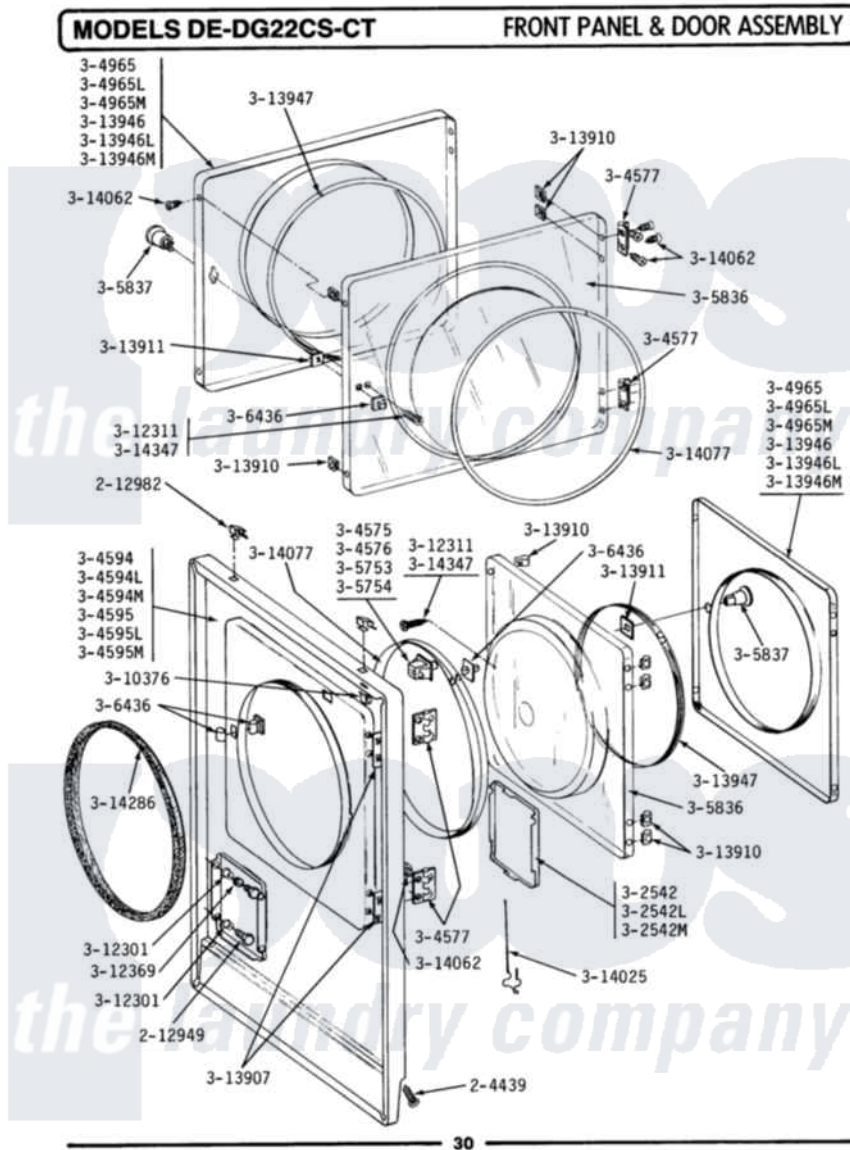

Maytag DE22CS 08 - FRONT PANEL & DOOR ASSEMBLY

Maytag Commercial Maytag DE22CS Dryer Parts Parts Diagram 08 - FRONT PANEL & DOOR ASSEMBLY
 Click on the part number to view part

Item	Original Part Number	Replaced By	Status	Part Description
001	204439			Screw And Fstner Assembly
002	212949	22001866		Screw, Relay
003	212982	22001650		Fastener, Spring
004	Y304575	W10169313		Switch-Dor
005	Y304577	33001230		Hinge, Door
006	NLA		Not Available	FRONT PANEL-WHITE
007	304965			Door Complete-White
"	NLA		Not Available	DOOR COMPLETE, ALMOND
008	Y305753	W10169313		Switch-Dor
009	NLA		Not Available	INNER DOOR WITH KNOB & SCRE
010	NLA		Not Available	KNOB AND SCREW
011	306436			Door Latch Kit--W
012	Y310376			Clip, Door Switch Harness
013	NLA		Not Available	BUSHING FOR ACCESS STUD
014	NLA		Not Available	SCREW---NA

015	312369		Sleeve, Access Panel Stud Part Not Used
016	Y313340		LABEL, LINT SCREEN INSTRUCTION
017	Y313907		Fastener, Twin
018	Y313910		Clip, Door Liner To Outer Panel
019	Y313911		Door Strike Retainer
020	Y313927		INSTRUCTION LABEL
021	NLA	Not Available	DOOR PANEL-ALMOND
"	Y313946	Not Available	DOOR PANEL-WHITE
022	Y313947		Gasket For Window
023	Y314025		Latch For Access Door
024	Y314062		Screw, Door Hinge And Panel
025	314077		Door Seal
026	NLA	Not Available	GAS IGNITION LABEL
027	314286		Seal For Front Panel
028	NLA	Not Available	SCREW FOR DOOR KNOB---- NA