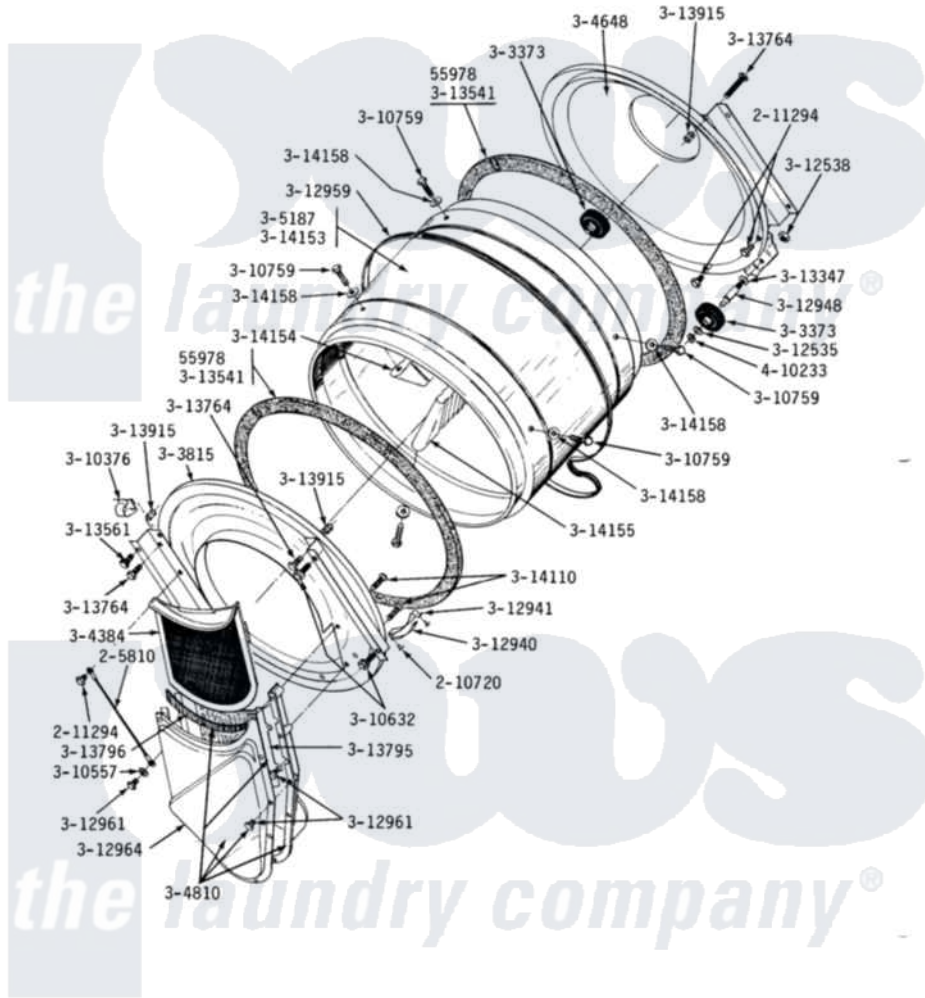

# Maytag DE22CS 09 - LINT SCREEN, TUMBLER (FRONT & BACK)

**MODELS DE-DG22CA-CS-CT**

**LINT SCREEN, TUMBLER, TUMBLER FRONT & TUMBLER BACK**

Maytag [Commercial Maytag DE22CS Dryer Parts](#) Parts Diagram 09 - LINT SCREEN, TUMBLER (FRONT & BACK)  
 Click on the part number to view part

Item	Original Part Number	Replaced By	Status	Part Description
001	<a href="#">Y055978</a>			Rubber Adhesive, 2 Oz Tube
002	<a href="#">205810</a>			Wire, Ground
003	<a href="#">210720</a>			Rivet, Bearing To Tumbler Fmt
004	<a href="#">211294</a>	<a href="#">90767</a>		Screw, 8A X 3/8 HeX Washer Head Tapping
005	Y303373	<a href="#">12001541</a>		Drum Roller/Washer Assembly--W
006	Y303815	<a href="#">33001231</a>		Front- Tumbler
007	Y304384	<a href="#">33001003</a>		Screen, Lint
008	Y304648	<a href="#">33001106</a>		Back, Tumbler
009	Y304810		Not Available	OUTLET DUCT ASSEMBLY---S
010	305187		Not Available	TUMBLER W/BAFFLES
011	<a href="#">Y310376</a>			Clip, Door Switch Harness
012	<a href="#">310557</a>			Washer
013	Y310632	<a href="#">1163839</a>		Screw
014	<a href="#">Y310759</a>			Screw, Tumbler Baffles