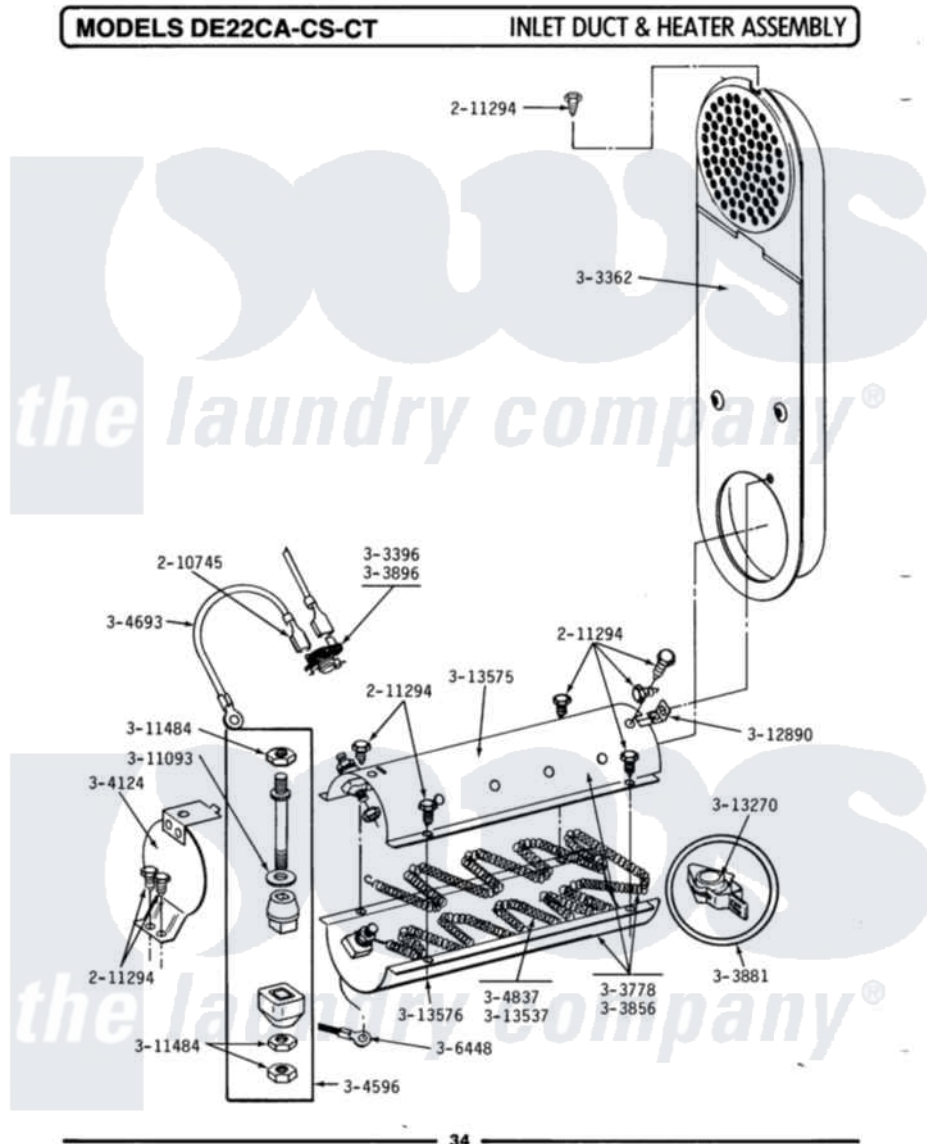

Maytag DE22CS 10 - INLET DUCT & HEATER ASSEMBLY

34

Maytag [Commercial Maytag DE22CS Dryer Parts](#) Parts Diagram 10 - INLET DUCT & HEATER ASSEMBLY
 Click on the part number to view part

Item	Original Part Number	Replaced By	Status	Part Description
001	210745			Wire Terminal
002	211294	90767		Screw, 8A X 3/8 HeX Washer Head Tapping
003	Y303362			Inlet Duct Assembly - DE
004	303396			Thermostat, Hi-Limit
005	Y303778			Heater Assembly Complete
006	Y303856		Not Available	HEATER ASSY. COMPLETE (208V)
007	Y303881			Clip And Insulator Assembly
008	303896			Hi-Limit Thermostat-Canada
009	304124		Not Available	HEATER SHIELD
010	Y304596			Terminal Insulator Assembly
011	Y304693			Jumper Wire
012	Y304837	W10116793		Element
013	NLA		Not Available	WIRE
014	311093			Washer, Terminal Connection
015	311484	112432		Nut

016	Y312890		Retainer, Heater Chamber
017	Y313270		Insulator For Heater Elemen
018	Y313537		Heater Element 240 Volt
019	Y313575	Not Available	HEATER CHAMBER, TOP
020	Y313576		Heater Chamber, Bottom