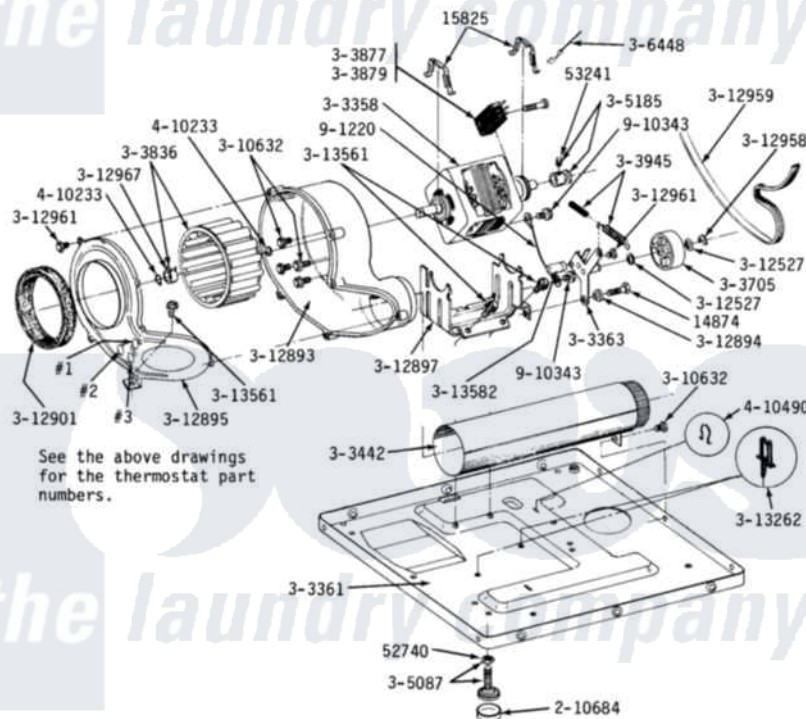

Maytag DE22CS 11 - MOTOR, BLOWER, BASE FRAME & THERMOSTATS

MODELS DE-DG22CA-CS-CT

MOTOR, BLOWER, BASE FRAME & THERMOSTATS

DE-DG22CA
THERMOSTATS & THERMOSTAT COVERS

DE-DG22CS
THERMOSTATS & THERMOSTAT COVERS

40

Maytag [Commercial Maytag DE22CS Dryer Parts](#) Parts Diagram 11 - MOTOR, BLOWER, BASE FRAME & THERMOSTATS

[Click on the part number to view part](#)

Item	Original Part Number	Replaced By	Status	Part Description
001	Y014874			Screw, Idler Arm And Sleeve
002	Y015825			Clip, Motor To Motor Support
003	Y052740	62739		Nut, Lock
004	Y053241			Set Screw, Motor Pulley
005	210684			Foot, Adjustable Leg
006	211294	90767		Screw, 8A X 3/8 HeX Washer Head Tapping
007	Y303225			Thermostat, Permanent Press
008	Y303358	W10410999		Motor-Drive
009	Y303361		Not Available	BASE ASSY. (UPPER & LOWER)
010	Y303363	6-3033630		Idler Arm
011	Y303391	33303391		Thermostat, Cycling
012	303392			Thermostat, Cycling
013	Y303442			EXHAUST DUCT ASSEMBLY
014	Y303705	6-3037050		Pulley- ID

015	Y303836		Blower Wheel Assembly And Clamp
016	Y303877	Not Available	SWITCH, MOTOR EXTERNAL START No.303358-2, No.303358-4, 303358-7
017	Y303879		Switch, Motor External Start
018	Y303945		IDLER SPRING ASSY. W/PLUG
019	Y305087	22003544	Adjustable Leg W/Foot And Nut
020	Y305185	6-3051850	Pulley- MO
021	NLA	Not Available	WIRE
022	Y310632	1163839	Screw
023	Y312527		Washer, Idler Shaft
024	Y312853		Cover For Thermostat Openin
025	Y312893		Housing, Blower
026	Y312894	315772	Sleeve, Idler Arm
027	Y312895	Not Available	COVER FOR BLOWER---NA
028	NLA	Not Available	SUPPORT, MOTOR
029	Y312901		Seal, Housing Cover
030	312958	354987	Ring, Retaining
031	Y312959		Poly "V" Belt For Tumbler
032	Y312961	W10116751	Screw
033	312967		Clamp, Blower Housing
034	Y313262	W10116752	Retainer-
035	Y313561		Screw---NA
036	Y313582	W10116756	Spacer
037	410233	9703438	Ring-Retrn
038	410490		Spring, Retainer Wire Harness
039	901220		Ground Wire
040	910343	488234	Screw 8-32 X 1/4