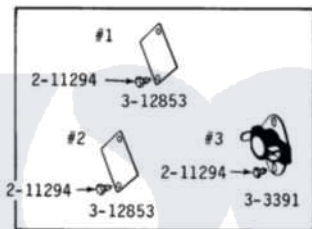

Maytag DE22CS 11 - MOTOR, BLOWER, BASE FRAME & THERMOSTATS

MODELS DE-DG22CA-CS-CT

MOTOR, BLOWER, BASE FRAME & THERMOSTATS

DE-DG22CA
THERMOSTATS & THERMOSTAT COVERS

DE-DG22CS
THERMOSTATS & THERMOSTAT COVERS

40

Maytag [Commercial Maytag DE22CS Dryer Parts](#) Parts Diagram 11 - MOTOR, BLOWER, BASE FRAME & THERMOSTATS

[Click on the part number to view part](#)

Item	Original Part Number	Replaced By	Status	Part Description
001	Y014874			Screw, Idler Arm And Sleeve
002	Y015825			Clip, Motor To Motor Support
003	Y052740	62739		Nut, Lock
004	Y053241			Set Screw, Motor Pulley
005	210684			Foot, Adjustable Leg
006	211294	90767		Screw, 8A X 3/8 HeX Washer Head Tapping
007	Y303225			Thermostat, Permanent Press
008	Y303358	W10410999		Motor-Drive
009	Y303361		Not Available	BASE ASSY. (UPPER & LOWER)
010	Y303363	6-3033630		Idler Arm
011	Y303391	33303391		Thermostat, Cycling
012	303392			Thermostat, Cycling
013	Y303442			EXHAUST DUCT ASSEMBLY
014	Y303705	6-3037050		Pulley- ID