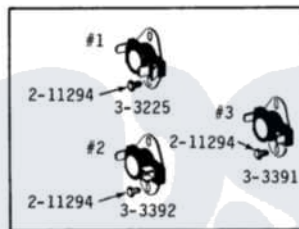

Maytag DE22CS 11 - MOTOR, BLOWER, BASE FRAME & THERMOSTATS

MODELS DE-DG22CA-CS-CT

MOTOR, BLOWER, BASE FRAME & THERMOSTATS

DE-DG22CA
THERMOSTATS & THERMOSTAT COVERS

DE-DG22CS
THERMOSTATS & THERMOSTAT COVERS

40

Maytag [Commercial Maytag DE22CS Dryer Parts](#) Parts Diagram 11 - MOTOR, BLOWER, BASE FRAME & THERMOSTATS

[Click on the part number to view part](#)

Item	Original Part Number	Replaced By	Status	Part Description
001	Y014874			Screw, Idler Arm And Sleeve
002	Y015825			Clip, Motor To Motor Support
003	Y052740	62739		Nut, Lock
004	Y053241			Set Screw, Motor Pulley
005	210684			Foot, Adjustable Leg
006	211294	90767		Screw, 8A X 3/8 HeX Washer Head Tapping
007	Y303225			Thermostat, Permanent Press
008	Y303358	W10410999		Motor-Drive
009	Y303361		Not Available	BASE ASSY. (UPPER & LOWER)
010	Y303363	6-3033630		Idler Arm
011	Y303391	33303391		Thermostat, Cycling
012	303392			Thermostat, Cycling
013	Y303442			EXHAUST DUCT ASSEMBLY
014	Y303705	6-3037050		Pulley- ID