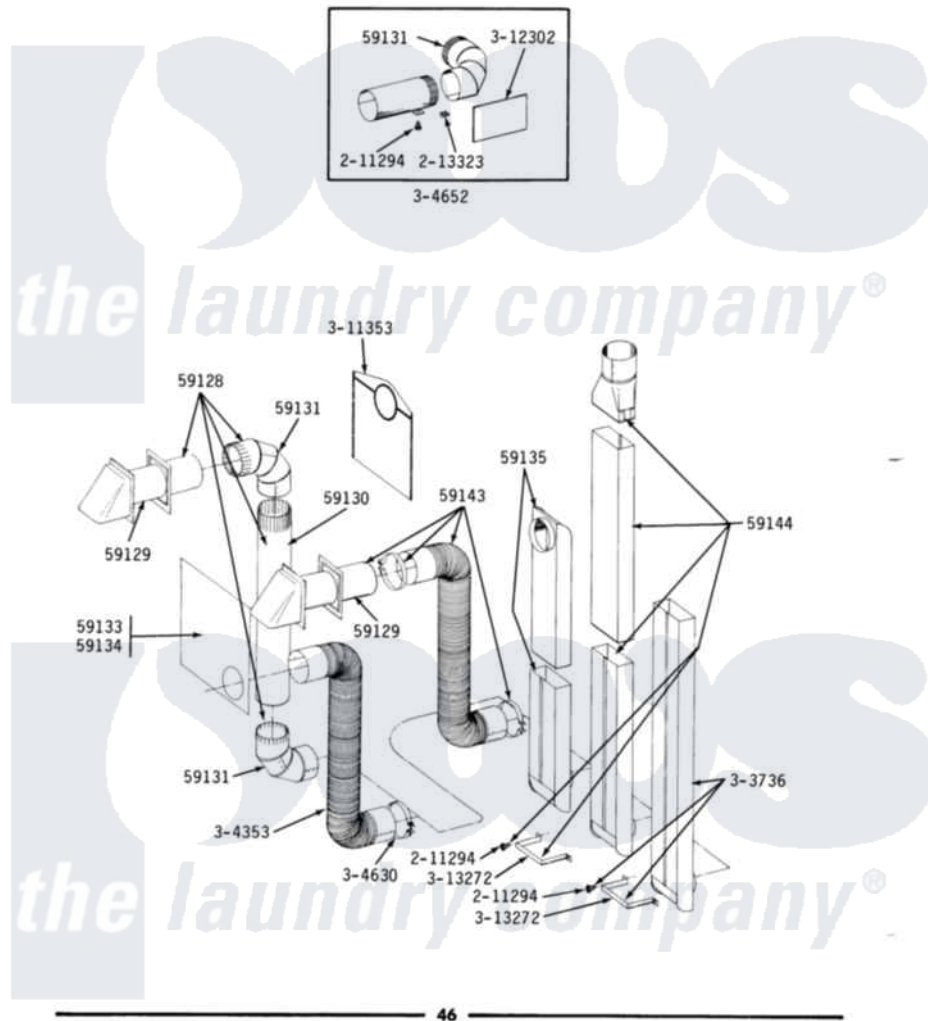

Maytag DE22CS 13 - INSTALLATION ACCESSORIES

ALL MODELS

INSTALLATION ACCESSORIES

46

Maytag Commercial Maytag DE22CS Dryer Parts Parts Diagram 13 - INSTALLATION ACCESSORIES

[Click on the part number to view part](#)

Item	Original Part Number	Replaced By	Status	Part Description
001	NLA		Not Available	BLADE, SAW
002	NLA		Not Available	REPLACEMENT DRILL
003	NLA		Not Available	HOLE SAW W/DRILL BIT
004	NLA		Not Available	EXTENSION CHUCK, DRILL
005	Y059128			Standard 4" Vent Kit
006	Y059129	4396007RW		Vent Hood
007	Y059130			Pipe, Venting
008	Y059131			Elbow, Venting
009	NLA		Not Available	ALUMINUM WINDOW 4X12X18
010	Y059134			PLATE, ALUM. WINDOW (15"X20")
011	Y059135			Vent Duct Assembly
012	Y059143			Flexible Vent Kit
013	NLA		Not Available	RECTANGULAR VENT KIT
014	211294	90767		Screw, 8A X 3/8 Hex Washer Head Tapping