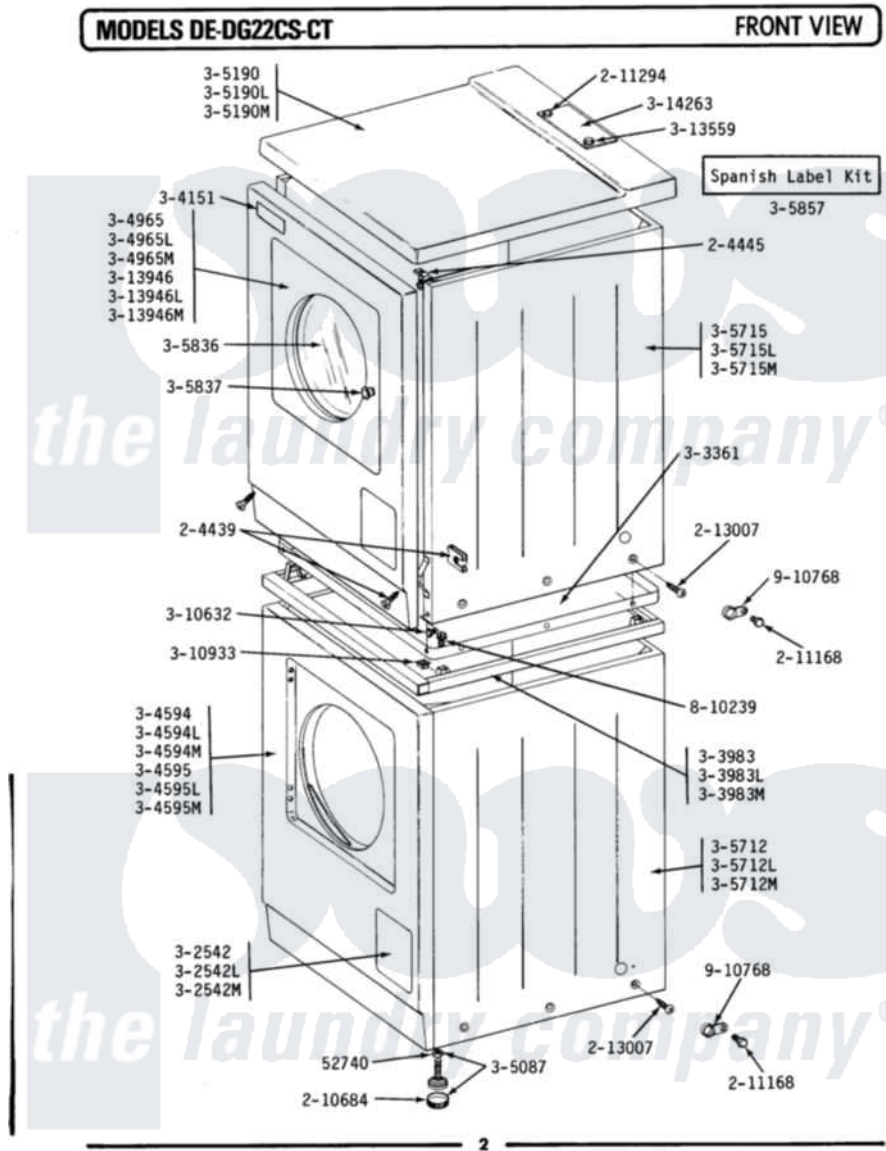

# Maytag DE22CT 01 - FRONT VIEW

Maytag Commercial Maytag DE22CT Dryer Parts Parts Diagram 01 - FRONT VIEW  
 Click on the part number to view part

Item	Original Part Number	Replaced By	Status	Part Description
001	<a href="#">Y052740</a>	<a href="#">62739</a>		Nut, Lock
002	<a href="#">204439</a>			Screw And Fstner Assembly
003	<a href="#">204445</a>			Screw And Fastener Assembly
004	<a href="#">210684</a>			Foot, Adjustable Leg
005	211168	<a href="#">W10139210</a>		Screw, 8-18 X 5/16
006	<a href="#">211294</a>	<a href="#">90767</a>		Screw, 8A X 3/8 HeX Washer Head Tapping
007	<a href="#">213007</a>			Xfor Cabinet See Cabinet, Back
008	Y303361		Not Available	BASE ASSY. (UPPER & LOWER)
009	NLA		Not Available	SPACER ASSM-WHITE
010	NLA		Not Available	NAME PLATE ON CONTROL PANEL
011	NLA		Not Available	FRONT PANEL-WHITE
012	<a href="#">304965</a>			Door Complete-White
"	NLA		Not Available	DOOR COMPLETE, ALMOND
013	V305087	<a href="#">22003544</a>		Adjustable Leg W/Foot And

013	Y30007	<a href="#">2200394</a>		Nut
014	NLA		Not Available	TOP COVER-ALMOND
"	Y305190	<a href="#">307104</a>		Top Cover Assembly
015	NLA		Not Available	CABINET-WHITE
016	NLA		Not Available	CABINET-WHITE
017	NLA		Not Available	INNER DOOR WITH KNOB & SCRE
018	NLA		Not Available	KNOB AND SCREW
019	Y310632	<a href="#">1163839</a>		Screw
020	310933	<a href="#">33002194</a>		Nut, Speed
021	<a href="#">Y313559</a>			Screw
022	NLA		Not Available	DOOR PANEL-ALMOND
"	Y313946		Not Available	DOOR PANEL-WHITE
023	NLA		Not Available	TOP COVER PLATE
024	NLA		Not Available	SCREW
025	910768	<a href="#">M0280301</a>		Tie Electr