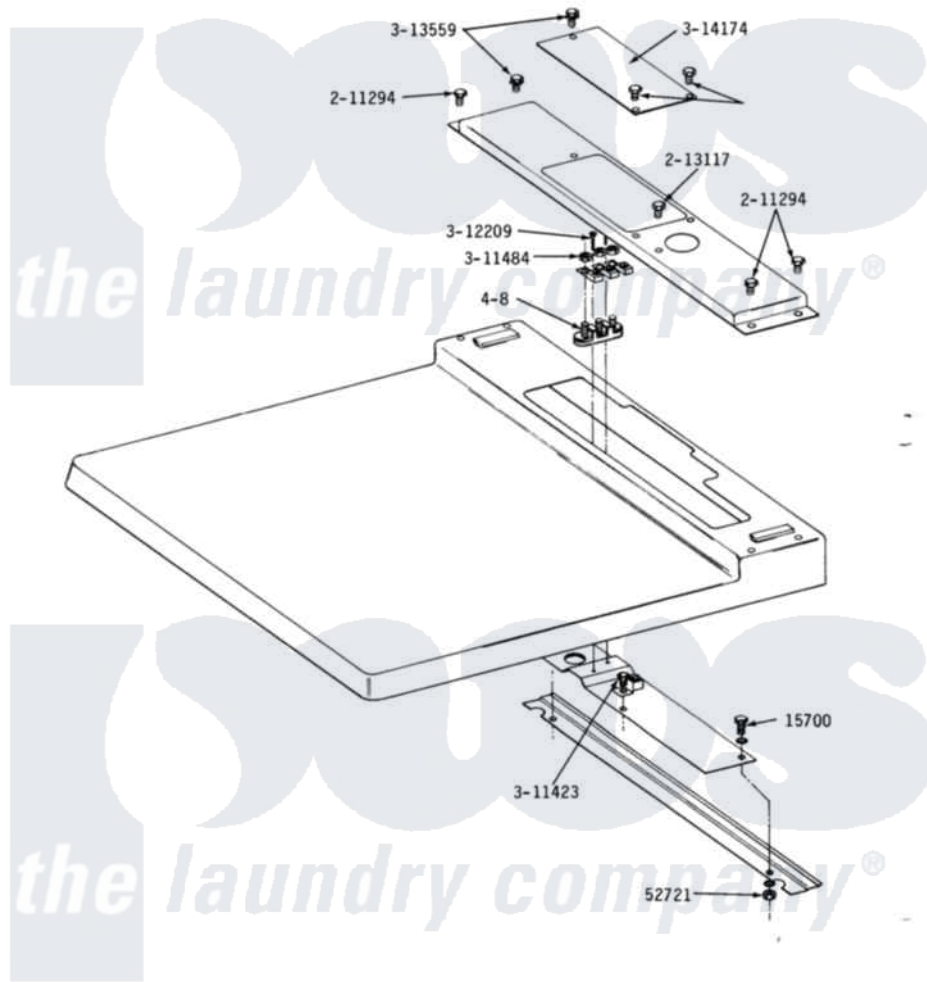

MODELS DE22CA-CS-CT TOP COVER - CANADA

Maytag Commercial Maytag DE22CT Dryer Parts Parts Diagram 03 - TOP COVER-CANADA
 Click on the part number to view part

Item	Original Part Number	Replaced By	Status	Part Description
001	NLA		Not Available	CAP SCREW, 1/4-20 X 1/2
002	Y052721			Nut, Terminal Block Plate
003	211294	90767		Screw, 8A X 3/8 HeX Washer Head Tapping
004	213117	67006908		Screw, Ice Rack
005	Y311423	489483		Screw 10-32 X 1/2
006	311484	112432		Nut
007	Y312209	W10001200		Screw
008	Y313559			Screw
009	Y314174			Terminal Cover - Canada
010	400008			Block, Terminal