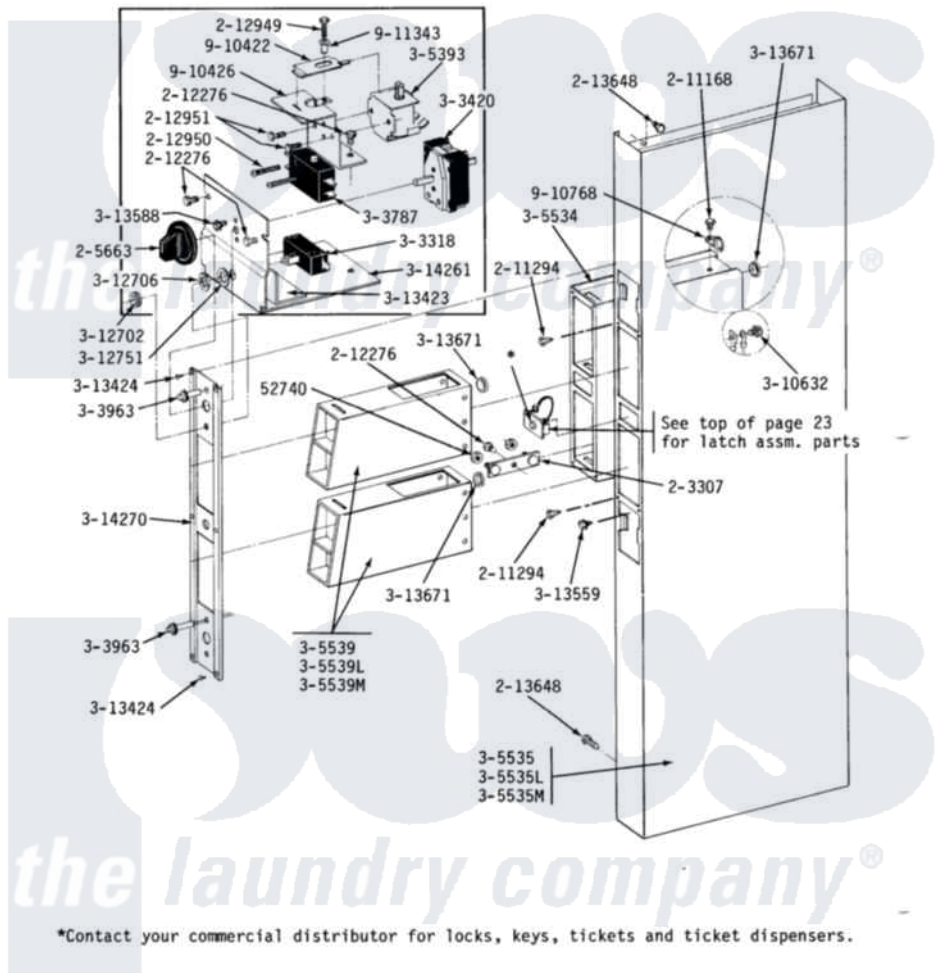

Maytag DE22CT 04 - CONTROL CENTER SHROUD

MODELS DE-DG22CT CONTROL CENTER SHROUD - CT

Maytag Commercial Maytag DE22CT Dryer Parts Parts Diagram 04 - CONTROL CENTER SHROUD
 Click on the part number to view part

Item	Original Part Number	Replaced By	Status	Part Description
001	Y052740	62739		Nut, Lock
002	NLA		Not Available	MTG. STRAP----NA
003	205663			Knob For Selector Switch
004	211168	W10139210		Screw, 8-18 X 5/16
005	211294	90767		Screw, 8A X 3/8 HeX Washer Head Tapping
006	212276	W10116760		Screw
007	212328	W10139762		Hex Nut, 3/4-27
008	212949	22001866		Screw, Relay
009	212950	M0227520		Screw-Tc No.6-32 X 13/16", Preform SwiTch
010	212951			Screw, No.6-32 X 1/4 Inch
011	NLA		Not Available	SPRING WASHER FOR LOCK
012	213648	98165		Screw
013	Y303318			Switch Assembly With Hex Nu
014	Y303420		Not Available	SELECTOR SWITCH