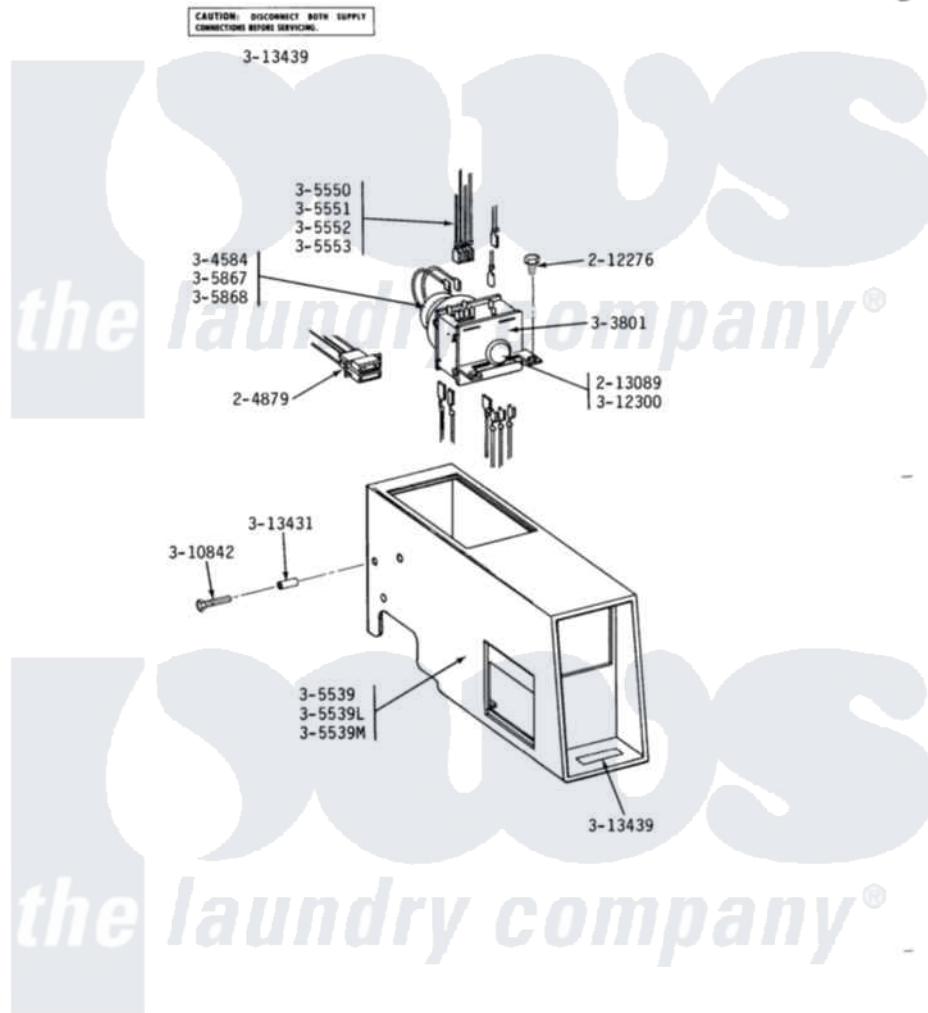

MODELS DE-DG22CT CT CONTROL CENTER

Maytag [Commercial Maytag DE22CT Dryer Parts](#) Parts Diagram 05 - CONTROL CENTER
 Click on the part number to view part

Item	Original Part Number	Replaced By	Status	Part Description
001	NLA		Not Available	HARNES FOR TICKET CONTROL
002	212276	W10116760		Screw
003	213089			Knob For Timer
004	Y303801		Not Available	TIMER WITH KNOB AND PIN
005	NLA		Not Available	TIMER MOTOR
006	NLA		Not Available	OUTER CASE-WHITE
007	NLA		Not Available	WIRE HARNESS-LOWER
008	NLA		Not Available	WIRE HARNESS-UPPER
009	NLA		Not Available	TIMER MOTOR
010	NLA		Not Available	TIMER MOTOR
011	Y310842	8182296		Screw, Agitator
012	Y312300			Groov-Pin
013	NLA		Not Available	SPACER FOR VAULT
014	Y313439		Not Available	INSTRUCTION LABEL