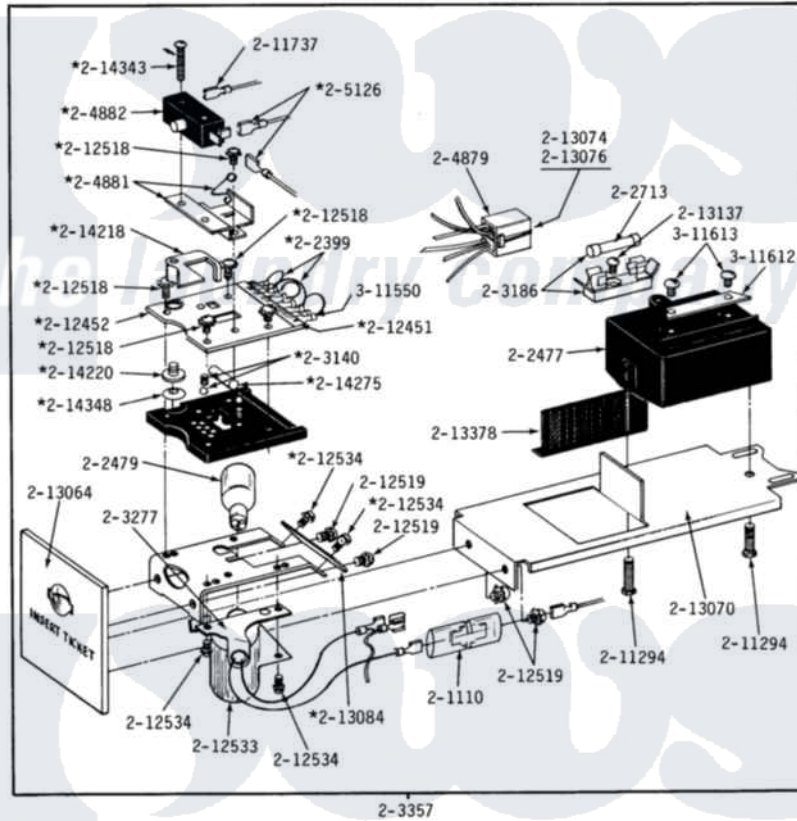

Maytag DE22CT 06 - CONTROL CENTER COMPONENTS

MODELS DE-DG22CT

CT CONTROL CENTER COMPONENTS

@Contact your commercial distributor for locks, keys, tickets and ticket dispensers.

*Part of 2-2509 ticket control assembly.

Maytag Commercial Maytag DE22CT Dryer Parts Parts Diagram 06 - CONTROL CENTER COMPONENTS

[Click on the part number to view part](#)

| Item | Original Part Number | Replaced By | Status | Part Description |
|------|------------------------|--------------------------|---------------|--------------------------------|
| 001 | Y201110 | | Not Available | CONNECTOR, WIRE (INDIC. LIGHT) |
| 002 | NLA | | Not Available | JUMPER WIRE (BLACK) |
| 003 | 202477 | 22003292 | | Control As |
| 004 | 202479 | A3167501 | | Lamp Oven, Int. |
| 005 | 202509 | | | Ticket Control Assembly |
| 006 | 202713 | 22001555 | | Fuse |
| 007 | 203140 | | | Contact Ball Kit |
| 008 | NLA | | Not Available | FUSE BLOCK WITH FUSE |
| 009 | NLA | | Not Available | LAMP SOCKET WITH BRACKET |
| 010 | NLA | | Not Available | TICKET RECEIVER ASSEMBLY |
| 011 | NLA | | Not Available | HARNESS FOR TICKET CONTROL |
| 012 | 204881 | | | Cam Plate Assembly |
| 013 | 204882 | | Not Available | SWITCH FOR TICKET CONTROL |