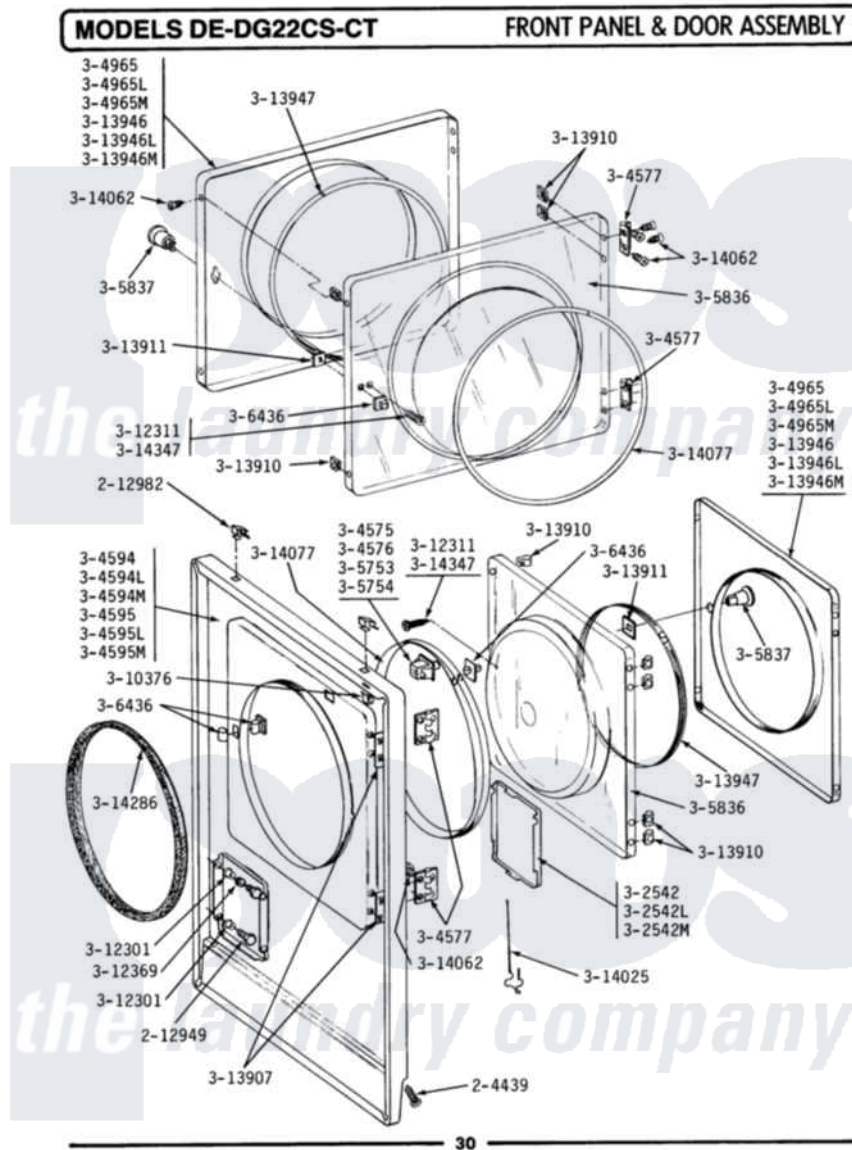

Maytag DE22CT 07 - FRONT PANEL & DOOR ASSEMBLY

Maytag Commercial Maytag DE22CT Dryer Parts Parts Diagram 07 - FRONT PANEL & DOOR ASSEMBLY
 Click on the part number to view part

Item	Original Part Number	Replaced By	Status	Part Description
001	204439			Screw And Fstner Assembly
002	212949	22001866		Screw, Relay
003	212982	22001650		Fastener, Spring
004	Y304576	W10169313		Switch-Dor
005	Y304577	33001230		Hinge, Door
006	NLA		Not Available	FRONT PANEL-WHITE
007	304965			Door Complete-White
"	NLA		Not Available	DOOR COMPLETE, ALMOND
008	Y305754	W10169313		Switch-Dor
009	NLA		Not Available	INNER DOOR WITH KNOB & SCRE
010	NLA		Not Available	KNOB AND SCREW
011	306436			Door Latch Kit--W
012	Y310376			Clip, Door Switch Harness
013	NLA		Not Available	BUSHING FOR ACCESS STUD
014	NLA		Not Available	SCREW---NA

015	312369		Sleeve, Access Panel Stud Part Not Used
016	Y313340		LABEL, LINT SCREEN INSTRUCTION
017	Y313907		Fastener, Twin
018	Y313910		Clip, Door Liner To Outer Panel
019	Y313911		Door Strike Retainer
020	Y313927		INSTRUCTION LABEL
021	NLA	Not Available	DOOR PANEL-ALMOND
"	Y313946	Not Available	DOOR PANEL-WHITE
022	Y313947		Gasket For Window
023	Y314025		Latch For Access Door
024	Y314062		Screw, Door Hinge And Panel
025	314077		Door Seal
026	NLA	Not Available	GAS IGNITION LABEL
027	314286		Seal For Front Panel
028	NLA	Not Available	SCREW FOR DOOR KNOB---- NA