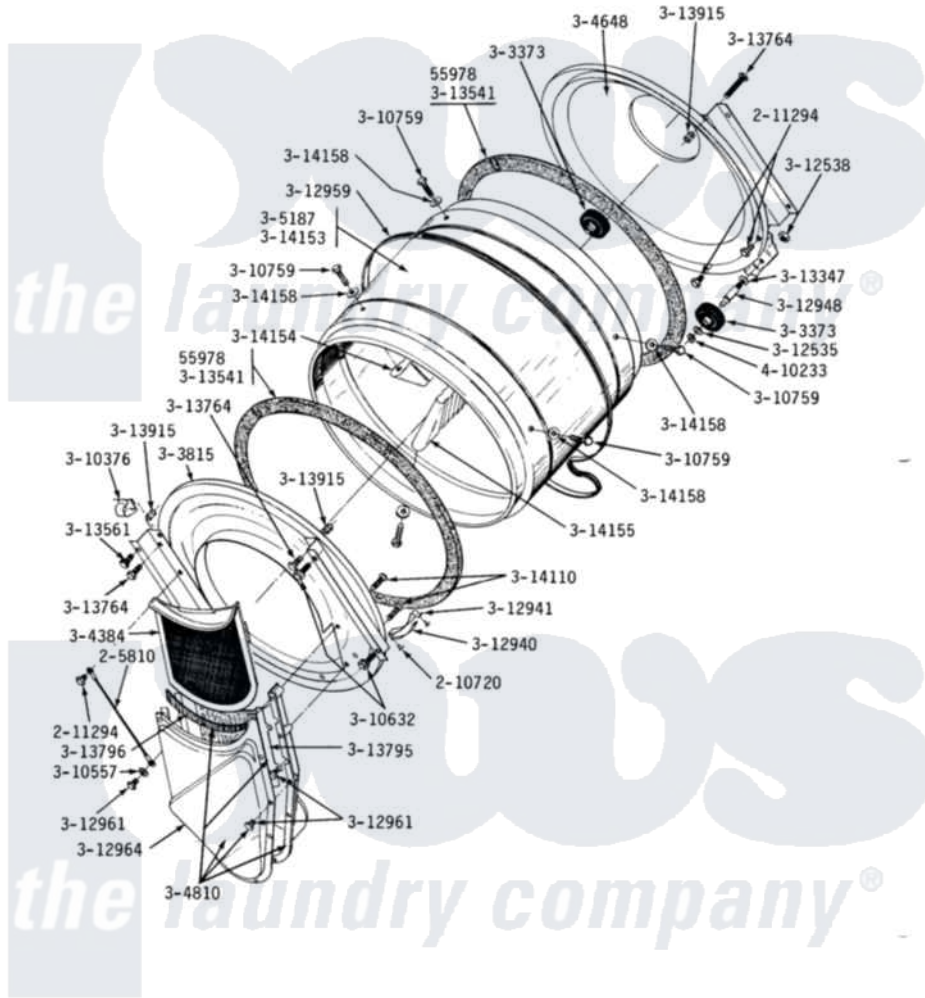

Maytag DE22CT 08 - LINT SCREEN, TUMBLER (FRONT & BACK)

MODELS DE-DG22CA-CS-CT

LINT SCREEN, TUMBLER, TUMBLER FRONT & TUMBLER BACK

Maytag [Commercial Maytag DE22CT Dryer Parts](#) Parts Diagram 08 - LINT SCREEN, TUMBLER (FRONT & BACK)
 Click on the part number to view part

Item	Original Part Number	Replaced By	Status	Part Description
001	Y055978			Rubber Adhesive, 2 Oz Tube
002	205810			Wire, Ground
003	210720			Rivet, Bearing To Tumbler Fmt
004	211294	90767		Screw, 8A X 3/8 HeX Washer Head Tapping
005	Y303373	12001541		Drum Roller/Washer Assembly--W
006	Y303815	33001231		Front- Tumbler
007	Y304384	33001003		Screen, Lint
008	Y304648	33001106		Back, Tumbler
009	Y304810		Not Available	OUTLET DUCT ASSEMBLY---S
010	305187		Not Available	TUMBLER W/BAFFLES
011	Y310376			Clip, Door Switch Harness
012	310557			Washer
013	Y310632	1163839		Screw
014	Y310759			Screw, Tumbler Baffles

015	312535		Washer, Vault Mounting Brk.
016	312538	33001443	Nut, Hex
017	312940	306508	Tumbler Bearing Kit ---W
018	312941	306508	Tumbler Bearing Kit ---W
019	Y312948	6-3129480	Shaft- Tumbler
020	Y312959		Poly "V" Belt For Tumbler
021	Y312961	W10116751	Screw
022	Y312964	Not Available	OUTLET DUCT - OUTER HALF
023	Y313347	312535	Washer, Vault Mounting Brk.
024	Y313541	33313541	Seal- Tumbler
025	Y313561		Screw---NA
026	NLA	Not Available	SCREW
027	Y313795		Guide For Lint Screen
028	Y313796		Lint Seal
029	NLA	Not Available	COVER, THREAD
030	Y314110	33002917	Screw, No.10-16
031	Y314153	Not Available	TUMBLER No.
032	NLA	Not Available	TUMBLER BAFFLE - SHORT
033	314155	33001004	Baffle, Tall
034	314158		Washer, Baffle To Tumbler
035	410233	9703438	Ring-Retrn